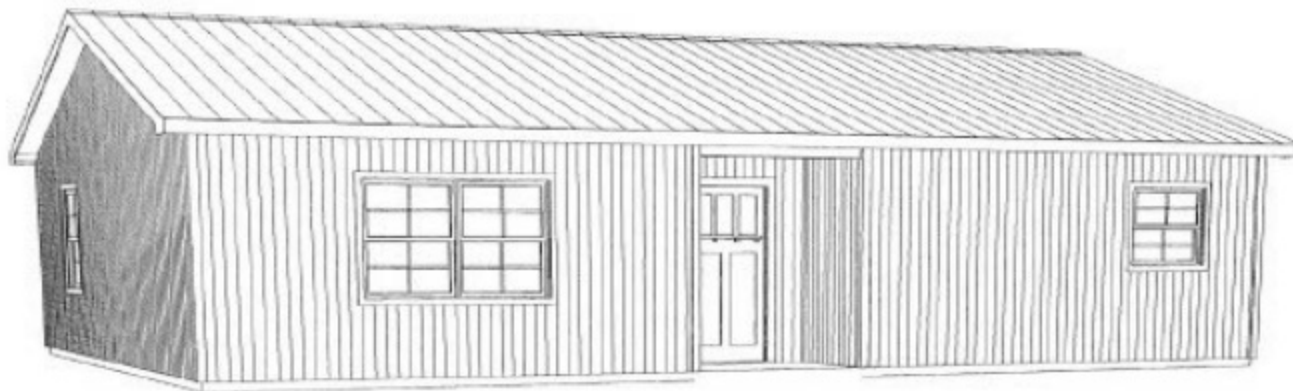

ALL CEILINGS 8 FT

3 View not to scale

Living Area	964 sf
Porch	24 sf
Total Under Roof	988 sf

BUILD IT YOURSELF KIT #19

BASIC SHELL PRICE \$12,900.00*

- 26X38X8 SHELL
- 13X4 INDENT PORCH WITH SOFFIT
- 2 - 3' HOUSE DOORS
- 5 - 3X4 VINYL WINDOWS
- 1 - 3X3 VINYL WINDOW
- TRUSSES AT 2' ON CENTER
- STUDS AT 16" ON CENTER
- HOUSE WRAP
- 127' OF INTERIOR FRAMING
- SOFFIT AND FASCIA OVERHANG ON ROOF
- 40YR WARRANTY 29 GAUGE METAL - 19 COLORS AVAILABLE