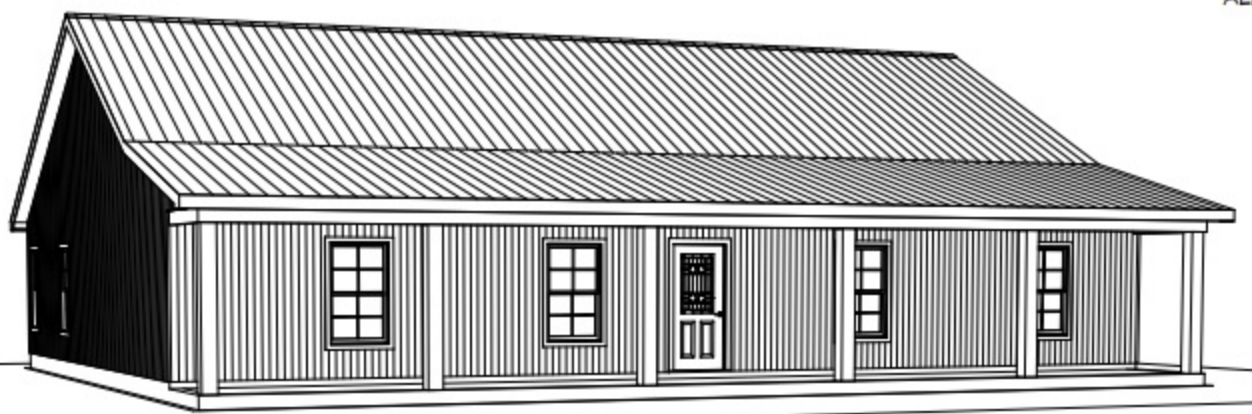

FUTURE GARPORT

ALL CEILINGS 8 FT

Living Area	2181 sf
Porches	603 sf
Total Under Roof	2784 sf

BUILD IT YOURSELF KIT #26

BASIC SHELL PRICE: \$36,200.00*

- 42X58X8 BASIC SHELL
- PORCHES AS SHOWN - 6X58 PORCH
- 2 - 3' HOUSE DOORS
- 9 - 3X5 VINYL WINDOWS
- 1 - 3X3 VINYL WINDOW
- TRUSSES AT 2' ON CENTER
- STUDS AT 16" ON CENTER ON
- HOUSE WRAP
- 245' OF INTERIOR FRAMING
- SOFFIT AND FASCIA OVERHANG ON ROOF
- 40 YR WARRANTY 29 GAUGE METAL - 19 COLORS AVAILABLE

ADD \$8,350.00 TO UPGRADE TO OSB & PREMIUM BOARD & BATTEN METAL SIDING

*PLUS TAX & DELIVERY

ADDITIONAL FEES AND SURCHARGES MAY APPLY. PRICES ARE SUBJECT TO CHANGE WITHOUT NOTICE.