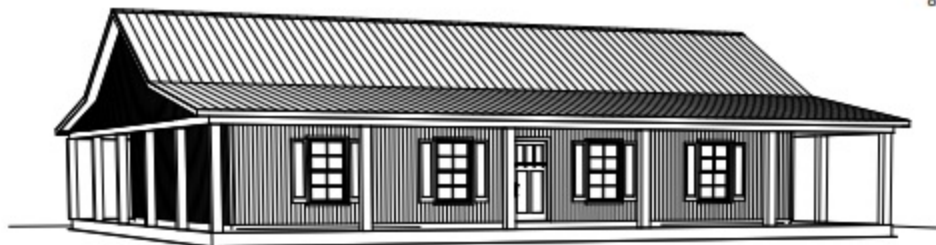

8 ft Ceilings Unless Noted

Living Area	1800 sf
Porches	1448 sf
Total Under Roof	3248 sf

BUILD IT YOURSELF KIT #27

BASIC SHELL PRICE: \$42,225.00*

- 36X50X8 BASIC SHELL
- PORCHES AS SHOWN
- 2 - 3' HOUSE DOORS
- 5 - 3X5 VINYL WINDOWS
- TRUSSES AT 2' ON CENTER
- STUDS AT 16" ON CENTER
- HOUSE WRAP
- 187' OF INTERIOR FRAMING
- SOFFIT AND FASCIA OVERHANG ON ROOF
- 40 YR WARRANTY 29 GAUGE METAL - 19 COLORS AVAILABLE

ADD \$9,750.00 TO UPGRADE TO OSB & PREMIUM BOARD & BATTEN METAL SIDING

*PLUS TAX & DELIVERY

ADDITIONAL FEES AND SURCHARGES MAY APPLY. PRICES ARE SUBJECT TO CHANGE WITHOUT NOTICE.