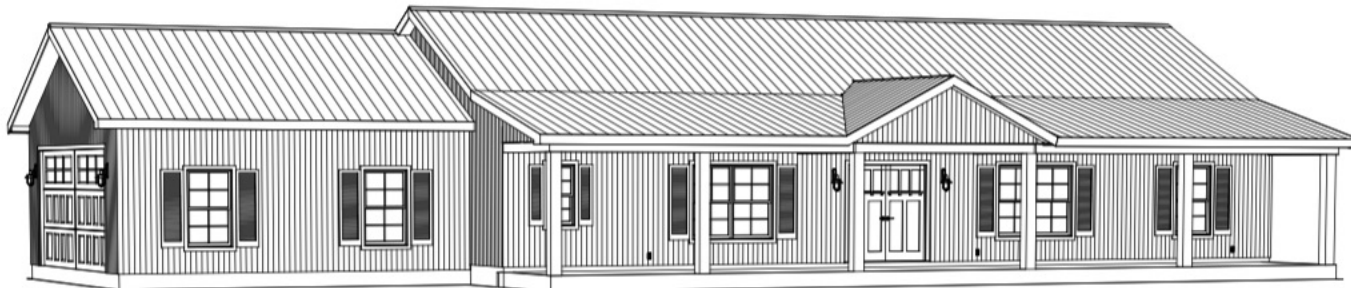

CEILINGS 9 FT UNLESS NOTED

Living Area	1800 sf
Porch	480 sf
Garage	576 sf
Total Under Roof	2856 sf

BUILD IT YOURSELF KIT #40A

BASIC SHELL PRICE: \$37,150*

- 30X60X9 BASIC SHELL
- PORCHES AS SHOWN
- 1 - 3' HOUSE DOOR
- 2 - 6' DOUBLE DOORS
- 3 - 3X5 VINYL WINDOWS
- 1 - 3X3 VINYL WINDOW
- 1 - 2X3 VINYL WINDOW
- 2 - 6X5 VINYL WINDOWS
- TRUSSES AT 2' ON CENTER ON HOUSE
- TRUSSES AT 4' ON CENTER ON GARAGE
- STUDS AT 16" ON CENTER ON HOUSE
- STUDS AT 24" ON CENTER ON GARAGE
- HOUSE WRAP
- 245' OF INTERIOR FRAMING
- SOFFIT AND FASCIA OVERHANG ON ROOF
- 40 YR WARRANTY 29 GAUGE METAL - 18 COLORS AVAILABLE
- 18X8 GARAGE DOOR OPENING

ADD \$8,575 TO UPGRADE TO OSB & PREMIUM BOARD & BATT METAL SIDING

*PLUS TAX & DELIVERY

ADDITIONAL FEES AND SURCHARGES MAY APPLY. PRICES ARE SUBJECT TO CHANGE WITHOUT NOTICE.