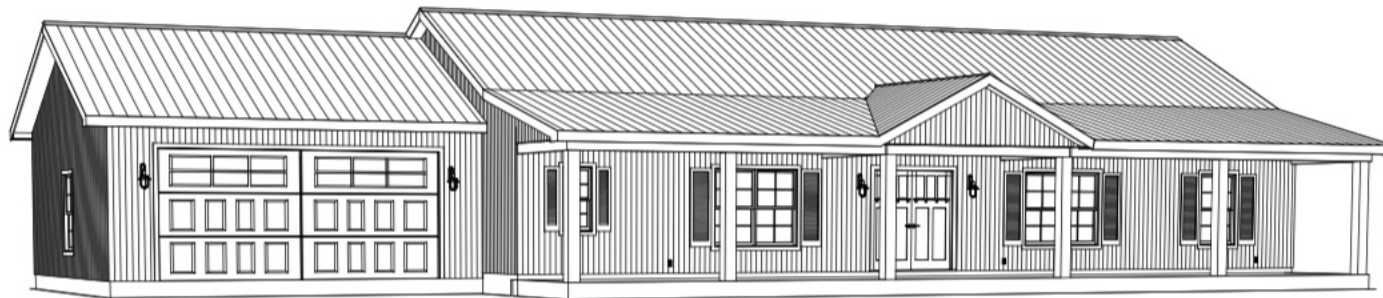

CEILINGS 9 FT UNLESS NOTED

Living Area	1800 sf
Porch	480 sf
Garage	576 sf
Total Under Roof	2856 sf

BUILD IT YOURSELF KIT #40B

BASIC SHELL PRICE: \$37,150*

- 30X60X9 BASIC SHELL
- PORCHES AS SHOWN
- 1 - 3' HOUSE DOOR
- 2 - 6' DOUBLE DOORS
- 3 - 3X5 VINYL WINDOWS
- 1 - 3X3 VINYL WINDOW
- 1 - 2X3 VINYL WINDOW
- 2 - 6X5 VINYL WINDOWS
- TRUSSES AT 2' ON CENTER ON HOUSE
- TRUSSES AT 4' ON CENTER ON GARAGE
- STUDS AT 16" ON CENTER ON HOUSE
- STUDS AT 24" ON CENTER ON GARAGE
- HOUSE WRAP
- 245' OF INTERIOR FRAMING
- SOFFIT AND FASCIA OVERHANG ON ROOF
- 40 YR WARRANTY 29 GAUGE METAL - 18 COLORS AVAILABLE
- 18X8 GARAGE DOOR OPENING

ADD \$8,575.00 TO UPGRADE TO OSB & PREMIUM BOARD & BATTEN METAL SIDING

*PLUS TAX & DELIVERY

ADDITIONAL FEES AND SURCHARGES MAY APPLY. PRICES ARE SUBJECT TO CHANGE WITHOUT NOTICE.