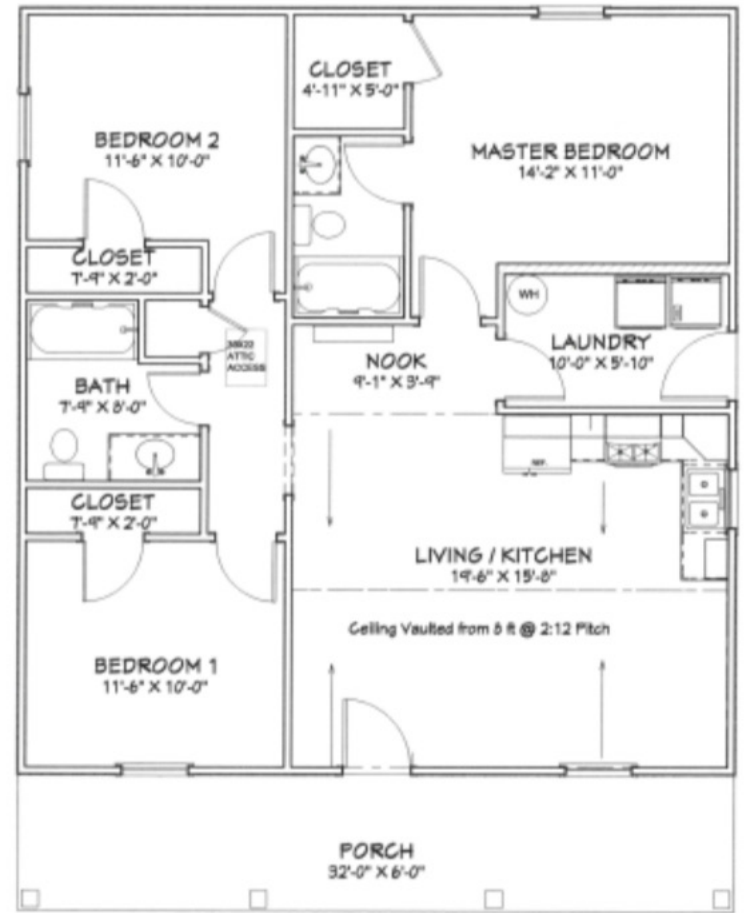

|                  |         |
|------------------|---------|
| Living Area      | 1088 sf |
| Porch            | 192 sf  |
| Total Under Roof | 1280 sf |

CEILING 8 FT UNLESS NOTED

Floor Plan  
Scale: 1/4"=1'

Master Bath  
Scale: 3/8"=1'

Hall Bath  
Scale: 3/8"=1'

Kitchen  
Scale: 3/8"=1'

Kitchen  
Scale: 3/8"=1'

| CABINET SCHEDULE |     |       |       |        |                     |
|------------------|-----|-------|-------|--------|---------------------|
| LABEL            | QTY | WIDTH | DEPTH | HEIGHT | DESCRIPTION         |
| BTB              | 1   | 36"   | 24"   | 36"    | BASE CABINET        |
| BCBS             | 1   | 36"   | 24"   | 36"    | BASE CABINET FILLER |
| BCBSR            | 36  | 24"   | 24"   | 36"    | BASE CABINET        |
| DCPCBSR          | 2   | 24"   | 24"   | 36"    | CORNER WALL CABINET |
| SBBS             | 20  | 24"   | 24"   | 36"    | BASE CABINET        |
| SBBS             | 36  | 24"   | 24"   | 36"    | BASE CABINET        |
| PI200R           | 12  | 12"   | 12"   | 30"    | PALL CABINET        |
| PI210R           | 12  | 12"   | 12"   | 30"    | PALL CABINET        |
| PI215            | 12  | 12"   | 12"   | 30"    | PALL CABINET        |
| PI215            | 12  | 12"   | 12"   | 30"    | PALL CABINET        |
| PI215R           | 12  | 12"   | 12"   | 30"    | PALL CABINET        |
| SB4E             | 45  | 24"   | 24"   | 36"    | BASE CABINET        |
| BS4R             | 1   | 24"   | 24"   | 36"    | BASE CABINET        |

## **BUILD IT YOURSELF KIT #44**

BASIC SHELL PRICE: \$16,650.00\*

- 34X32X8 BASIC SHELL
- PORCH AS SHOWN
- 2 - 3' HOUSE DOORS
- 4 - 3X5 VINYL WINDOWS
- 1 - 3X3 VINYL WINDOW
- 1 - 32"X36" VINYL WINDOW
- TRUSSES AT 2' ON CENTER
- STUDS AT 16" ON CENTER
- HOUSE WRAP
- 136' OF INTERIOR FRAMING
- SOFFIT AND FASCIA OVERHANG ON ROOF
- 40 YR WARRANTY 29 GAUGE METAL - 19 COLORS AVAILABLE