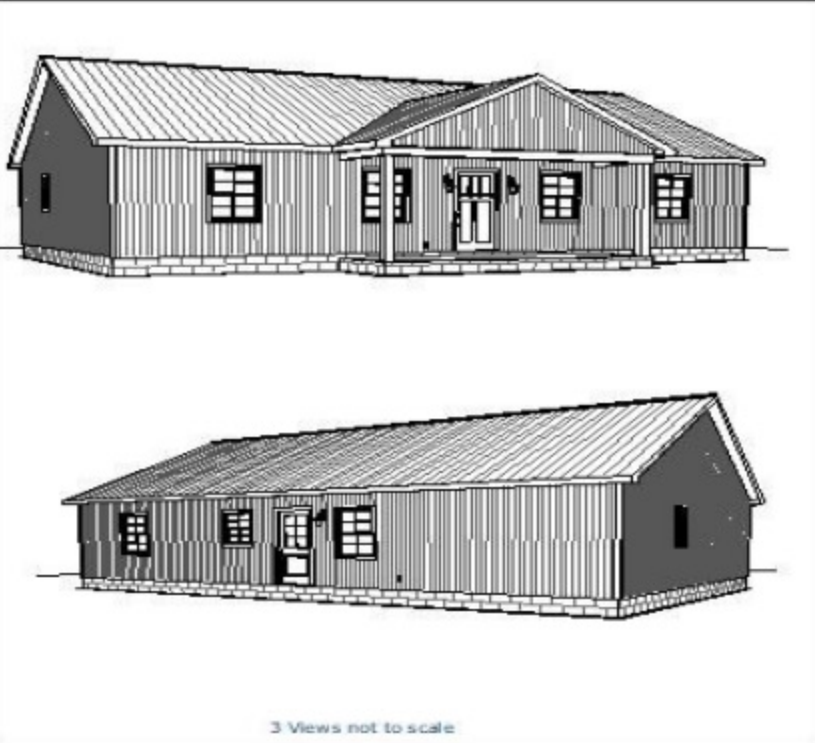

HOUSE KIT #5/ 1,656 SQ FT

Living Area	1536 sf
Porch	120 sf
Total Under Roof	1656 sf

BUILD IT YOURSELF KIT #5

BASIC SHELL PRICE: \$21,550.00*

- 32X48X8 BASIC SHELL
- 6X20 GABLE PORCH WITH SOFFIT
- 2 - 3' HOUSE DOORS
- 6 - 3X4 VINYL WINDOWS
- 2 - 2X3 VINYL WINDOWS
- TRUSSES AT 2' ON CENTER
- STUDS AT 16" ON CENTER
- HOUSE WRAP
- 188' OF INTERIOR FRAMING
- SOFFIT AND FASCIA OVERHANG ON ROOF
- 40 YR WARRANTY 29 GAUGE METAL - 19 COLORS AVAILABLE

ADD \$5,000.00 TO UPGRADE TO OSB & PREMIUM BOARD & BATTEN METAL SIDING

*PLUS TAX & DELIVERY

ADDITIONAL FEES AND SURCHARGES MAY APPLY. PRICES ARE SUBJECT TO CHANGE WITHOUT NOTICE.