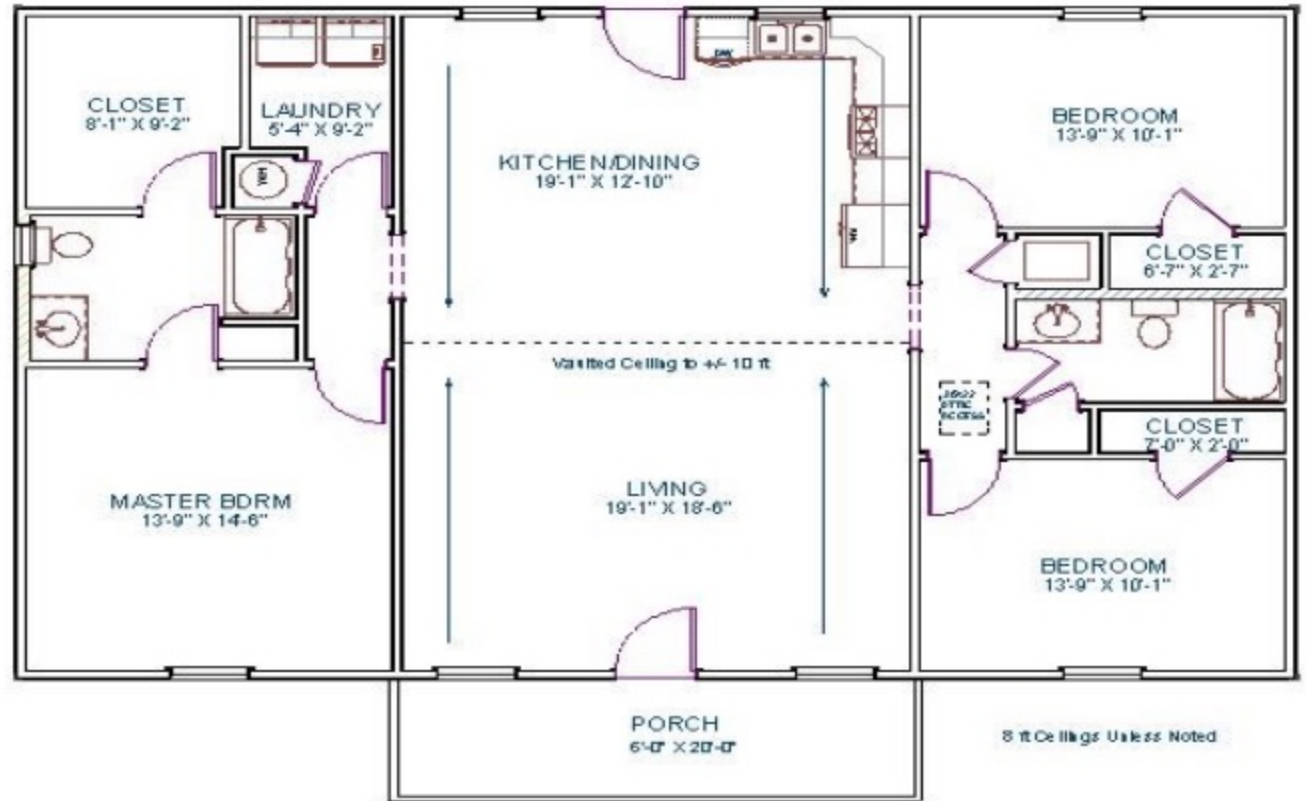

HOUSE KIT #5/ 1,656 SQ FT

Living Area	1536 sf
Porch	120 sf
Total Under Roof	1656 sf

BUILD IT YOURSELF KIT #5

BASIC SHELL PRICE: \$21,550.00*

- 32X48X8 BASIC SHELL
- 6X20 GABLE PORCH WITH SOFFIT
- 2 - 3' HOUSE DOORS
- 6 - 3X4 VINYL WINDOWS
- 2 - 2X3 VINYL WINDOWS
- TRUSSES AT 2' ON CENTER
- STUDS AT 16" ON CENTER
- HOUSE WRAP
- 188' OF INTERIOR FRAMING
- SOFFIT AND FASCIA OVERHANG ON ROOF
- 40 YR WARRANTY 29 GAUGE METAL - 19 COLORS AVAILABLE