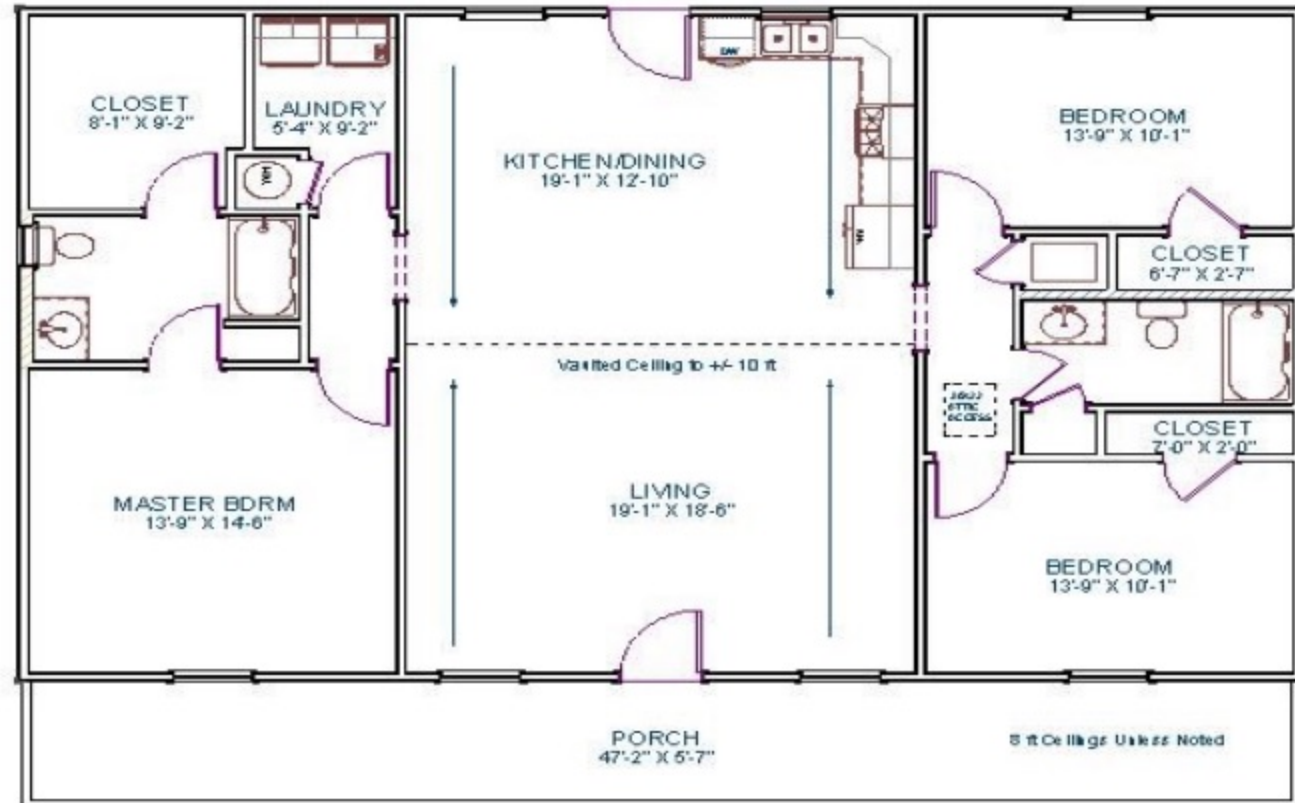

HOUSE KIT #6/ 1,824 SQ FT

3 Views not to scale

Living Area	1536 sf
Porch	288 sf
Total Under Roof	1824 sf

BUILD IT YOURSELF KIT #6

BASIC SHELL PRICE: \$23,750.00*

- 32X48X8 BASIC SHELL
- 6X48 TRUSS EXTENSION PORCH WITH SOFFIT
- 2 - 3' HOUSE DOORS
- 6 - 3X4 VINYL WINDOWS
- 2 - 2X3 VINYL WINDOWS
- TRUSSES AT 2' ON CENTER
- STUDS AT 16" ON CENTER
- HOUSE WRAP
- 188' OF INTERIOR FRAMING
- SOFFIT AND FASCIA OVERHANG ON ROOF
- 40 YR WARRANTY 29 GAUGE METAL - 19 COLORS AVAILABLE