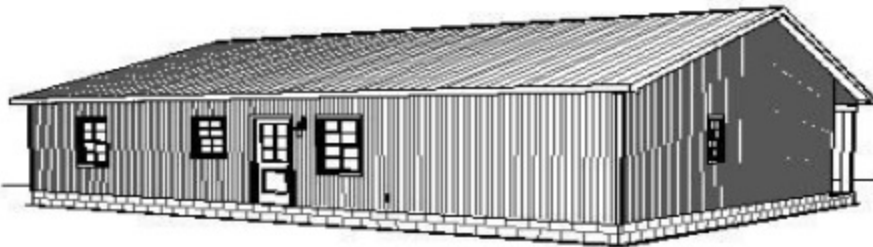

HOUSE KIT #6/ 1,824 SQ FT

3 Views not to scale

Living Area	1536 sf
Porch	288 sf
Total Under Roof	1824 sf

BUILD IT YOURSELF KIT #6

BASIC SHELL PRICE: \$23,750.00*

- 32X48X8 BASIC SHELL
- 6X48 TRUSS EXTENSION PORCH WITH SOFFIT
- 2 - 3' HOUSE DOORS
- 6 - 3X4 VINYL WINDOWS
- 2 - 2X3 VINYL WINDOWS
- TRUSSES AT 2' ON CENTER
- STUDS AT 16" ON CENTER
- HOUSE WRAP
- 188' OF INTERIOR FRAMING
- SOFFIT AND FASCIA OVERHANG ON ROOF
- 40 YR WARRANTY 29 GAUGE METAL - 19 COLORS AVAILABLE

ADD \$5,500.00 TO UPGRADE TO OSB & PREMIUM BOARD & BATTEN METAL SIDING

*PLUS TAX & DELIVERY

ADDITIONAL FEES AND SURCHARGES MAY APPLY. PRICES ARE SUBJECT TO CHANGE WITHOUT NOTICE.