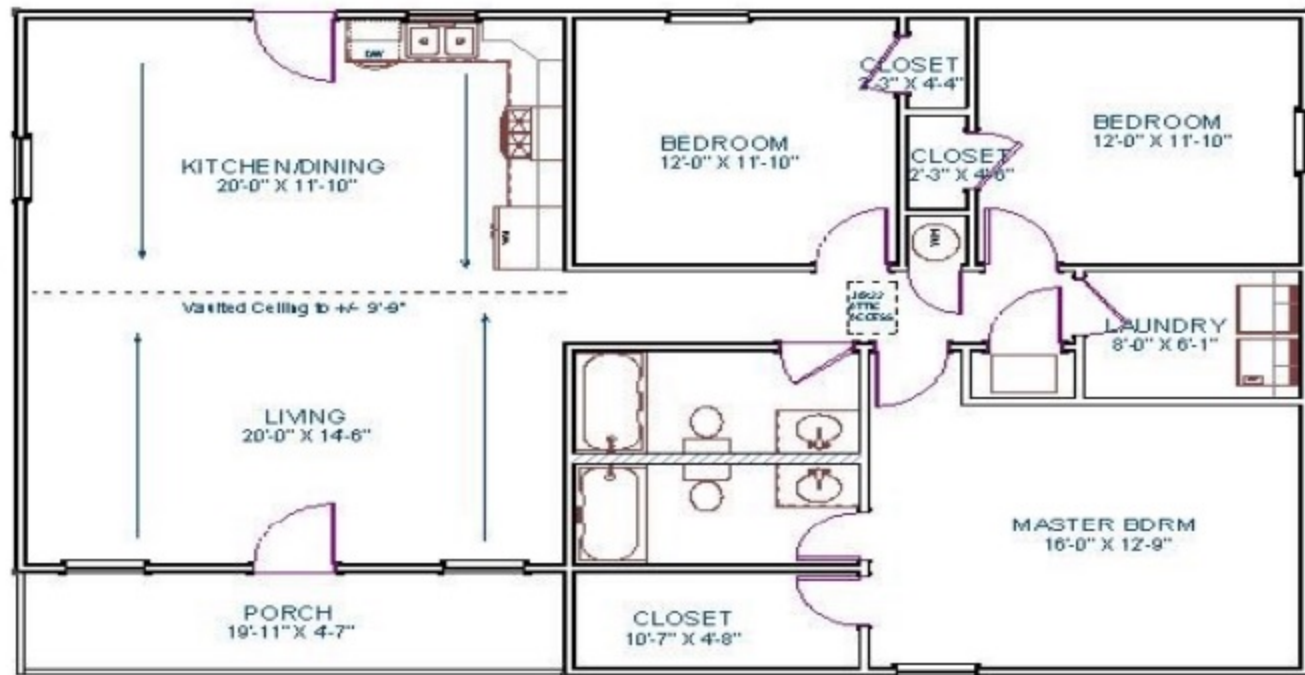

3 Views not to scale

CEILINGS 8 FT UNLESS NOTED

Living Area	1434 sf
Porch	102 sf
Total Under Roof	1536 sf

BUILD IT YOURSELF KIT #7

BASIC SHELL PRICE: \$19,975.00*

- 32X48X8 BASIC SHELL
- 5X20 INDENT PORCH WITH SOFFIT
- 2 - 3' HOUSE DOORS
- 6 - 3X4 VINYL WINDOWS
- 1 - 2X3 VINYL WINDOW
- TRUSSES AT 2' ON CENTER
- STUDS AT 16" ON CENTER
- HOUSE WRAP
- 144' OF INTERIOR FRAMING
- SOFFIT AND FASCIA OVERHANG ON ROOF
- 40 YR WARRANTY 29 GAUGE METAL - 19 COLORS AVAILABLE