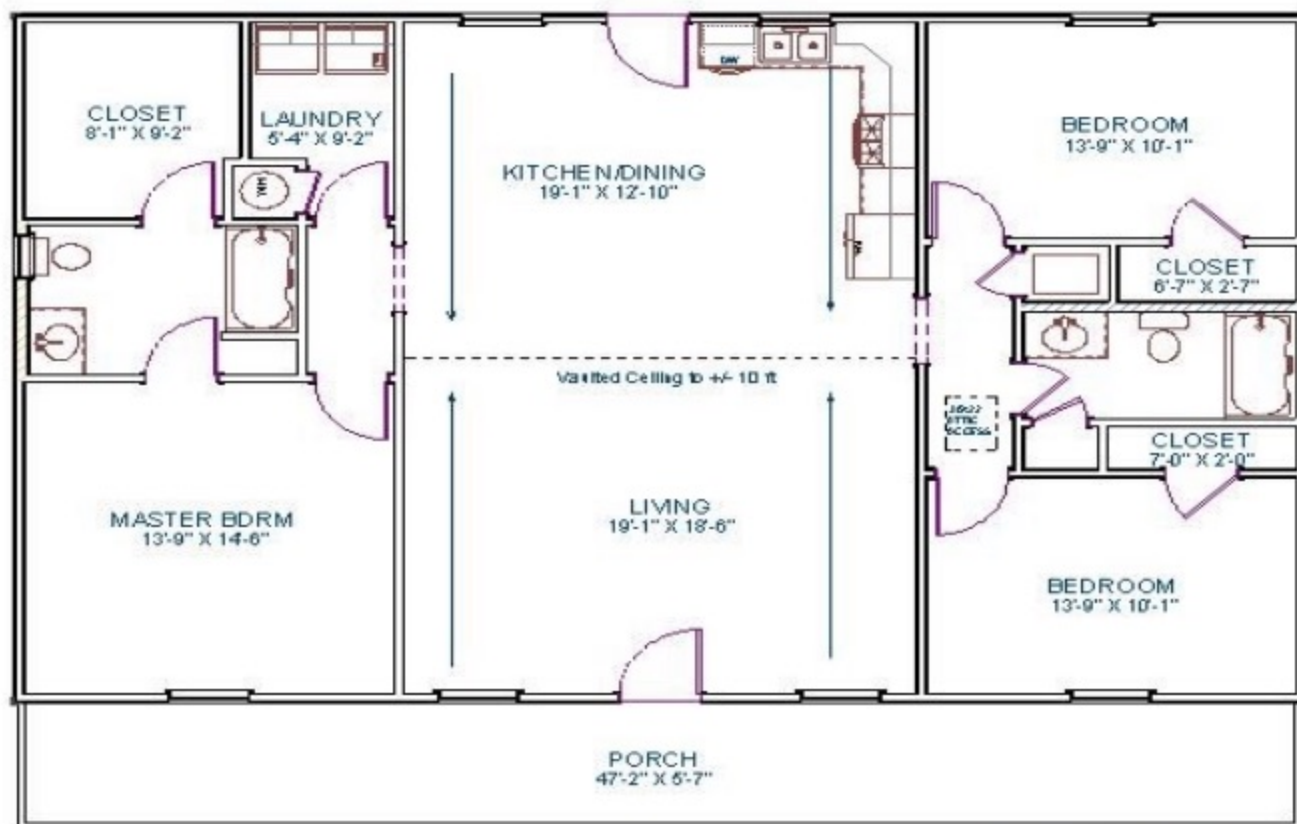

3 Views not to scale

8 ft Ceilings Unless Noted

Living Area	1536 sf
Porch	288 sf
Total Under Roof	1824 sf

BUILD IT YOURSELF KIT #8

BASIC SHELL PRICE: \$23,750.00*

- 32X48X8 BASIC SHELL
 - 6X48 RANCH STYLE PORCH WITH SOFFIT
 - 2 - 3' HOUSE DOORS
 - 6 - 3X4 VINYL WINDOWS
 - 2 - 2X3 VINYL WINDOWS
 - TRUSSES AT 2' ON CENTER
 - STUDS AT 16" ON CENTER
 - HOUSE WRAP
 - 188' OF INTERIOR FRAMING
 - SOFFIT AND FASCIA OVERHANG ON ROOF
 - 40 YR WARRANTY 29 GAUGE METAL - 19 COLORS AVAILABLE
- ADD \$5,500.00 TO UPGRADE TO OSB & PREMIUM BOARD & BATTEN METAL SIDING