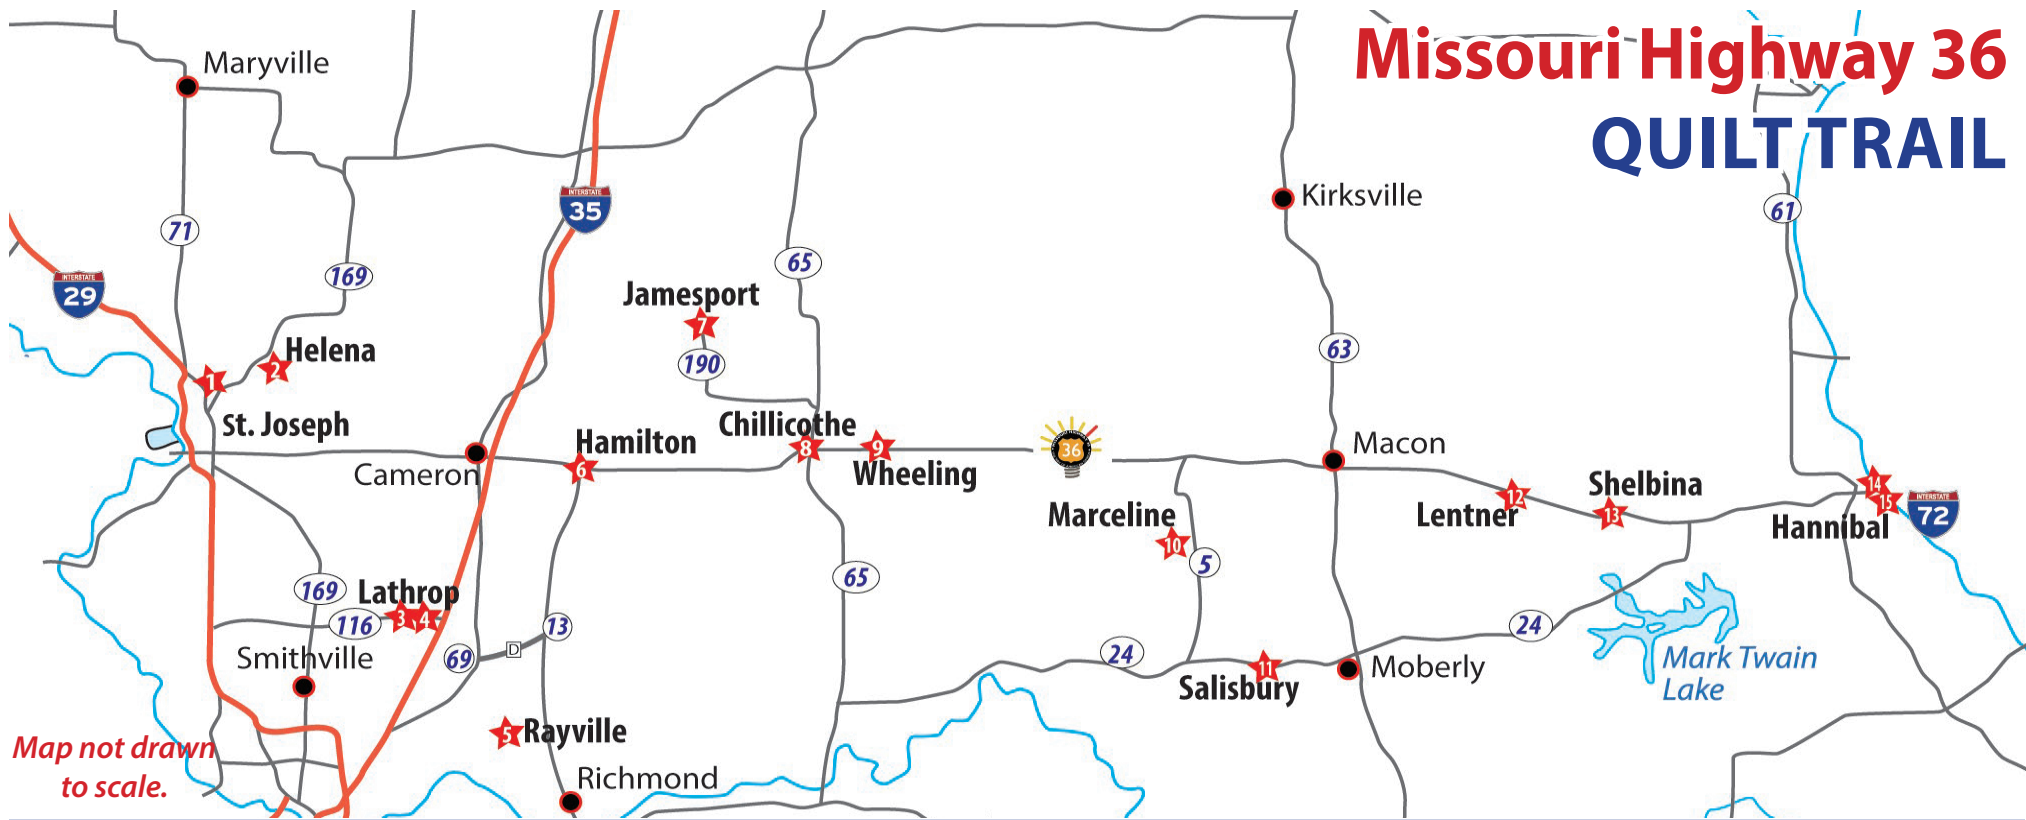

# Missouri Highway 36 QUILT TRAIL

## 2. Top Stitch Quilt Shop

14000 Highway 169  
Helena, MO 64459  
816-369-2425

## 14. Hickory Stick Quilt Shop

326 North Main Street  
Hannibal, MO 63401  
573-221-4538

## 15. Bits and Pieces Vintage Sewing Notions and More

221 N. Main St  
Hannibal MO 63401  
573-603-1279

American Genius Highway  
MoHwy36.com