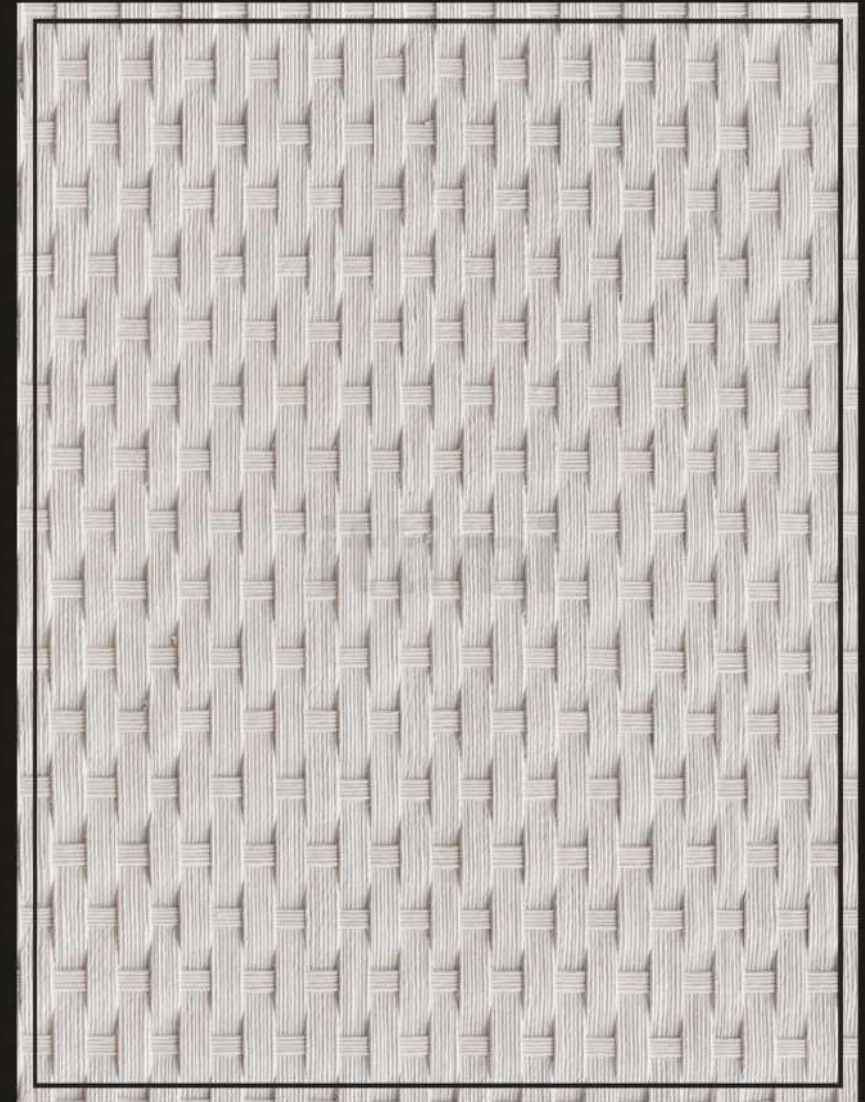

ITTIMI WALL CLADDING

DESIGNIA
the interior lounge

ittimi

CRAFTED INTERIOR CLADDING

ROPE WAVE
1800 x 600mm

ROPE RIPPLE
1800 x 600mm

ROPE TILT
1800 x 600mm

ROPE STREAM
1800 x 500mm

RATTAN MAT
1800 x 600mm

RATTAN WOVEN
1800 x 600mm

RATTAN KNIT

1800 x 600mm

BAMBOO STRAW

1800 x 600mm

LINEAR STONE

1220 x 600mm

LONG ROCK

800 x 80mm

WEAVING
1360 x 610mm

CRAFT WOOD
300 x 300mm

Rattan Woven

Rope Ripple

Rope Ripple

Linear Stone