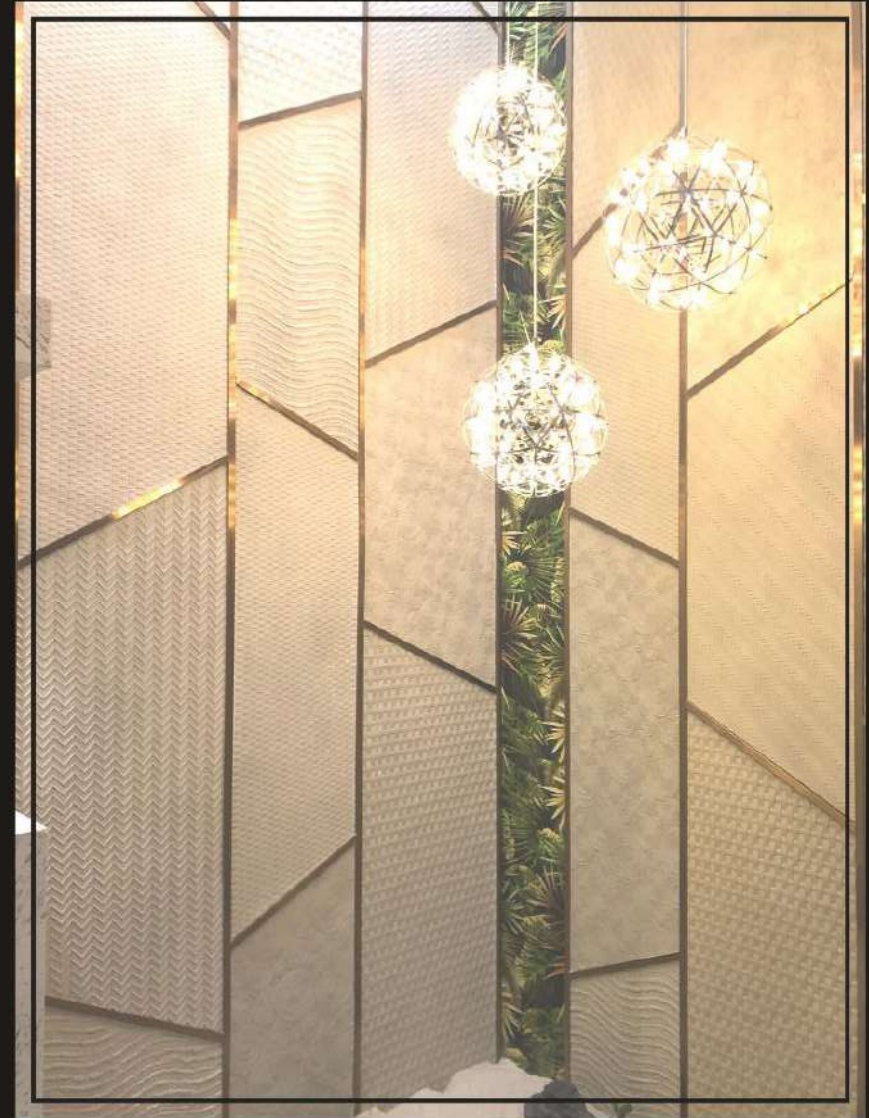

RATTAN MAT
1800 x 600mm

RATTAN WOVEN
1800 x 600mm

RATTAN KNIT

1800 x 600mm

BAMBOO STRAW

1800 x 600mm

LINEAR STONE

1220 x 600mm

Bamboo Straw

Rope Wave

Long Rock

Bamboo Straw

Bamboo Straw , Craft Wood & Rope Wave

Rope Ripple, Rope Wave, Bamboo Straw, Rattan Knit

Craft Wood, Rope Ripple, Rope Wave

DESIGNIA THE INTERIOR LOUNGE