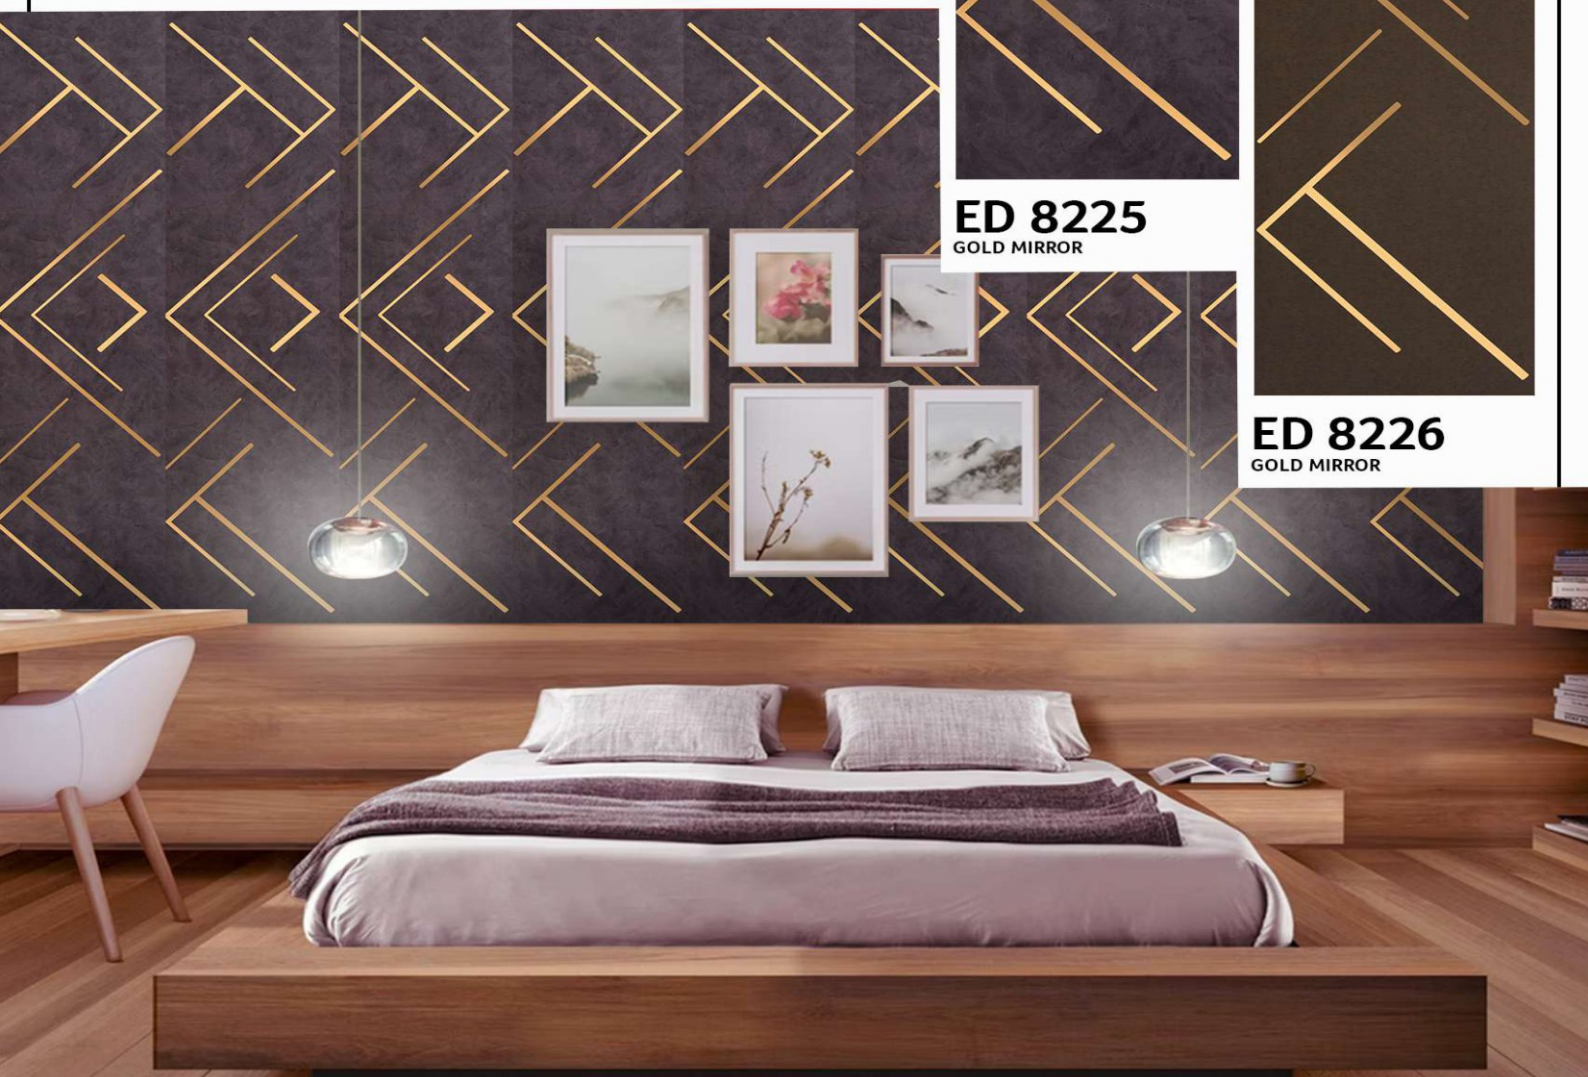

DESIGNIA®
The interior lounge

MIRROR ENGRAVED PANELS

600 mm X 2400 mm