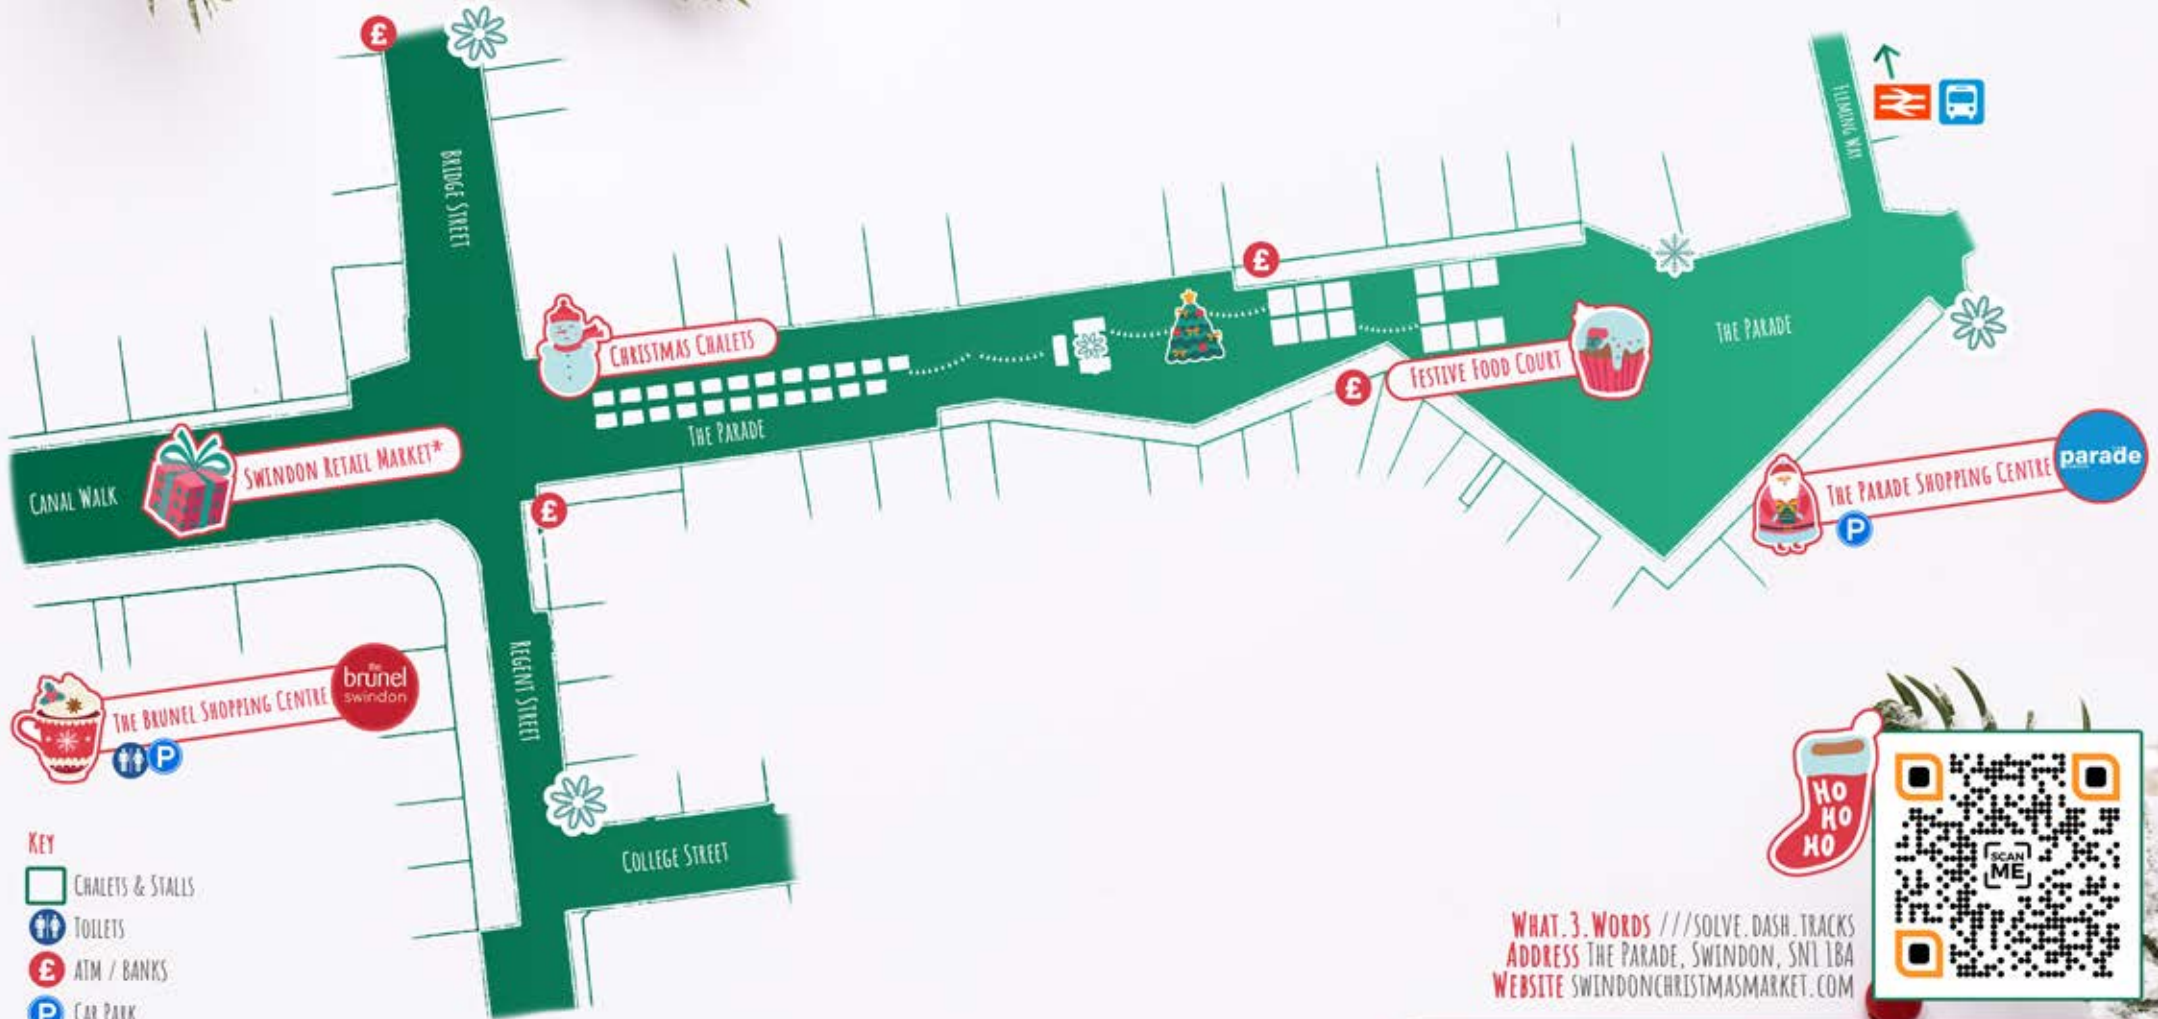

SATURDAY 23RD NOVEMBER TO  
SATURDAY 21ST DECEMBER 2024

# SWINDON CHRISTMAS MARKET

KEY

CHALETs & STALLs

TOILETS

ATM / BANKs

CAR PARK

TRAIN STATION // BATTLE, ATOMIC, CLOSET

BUS STATION // VEST, FOODS, HEALTHIER

\*SWINDON RETAİL MARKET OPERATES EVERY THURSDAY & SATURDAY ONLY

WHAT 3 WORDS /// SOLVE, DASH, TRACKS  
ADDRESS THE PARADE, SWINDON, SN1 1BA  
WEBSITE SWINDONCHRISTMASMARKET.COM

TO SEE THE FULL TRADER LIST PLEASE SCAN THE QR CODE