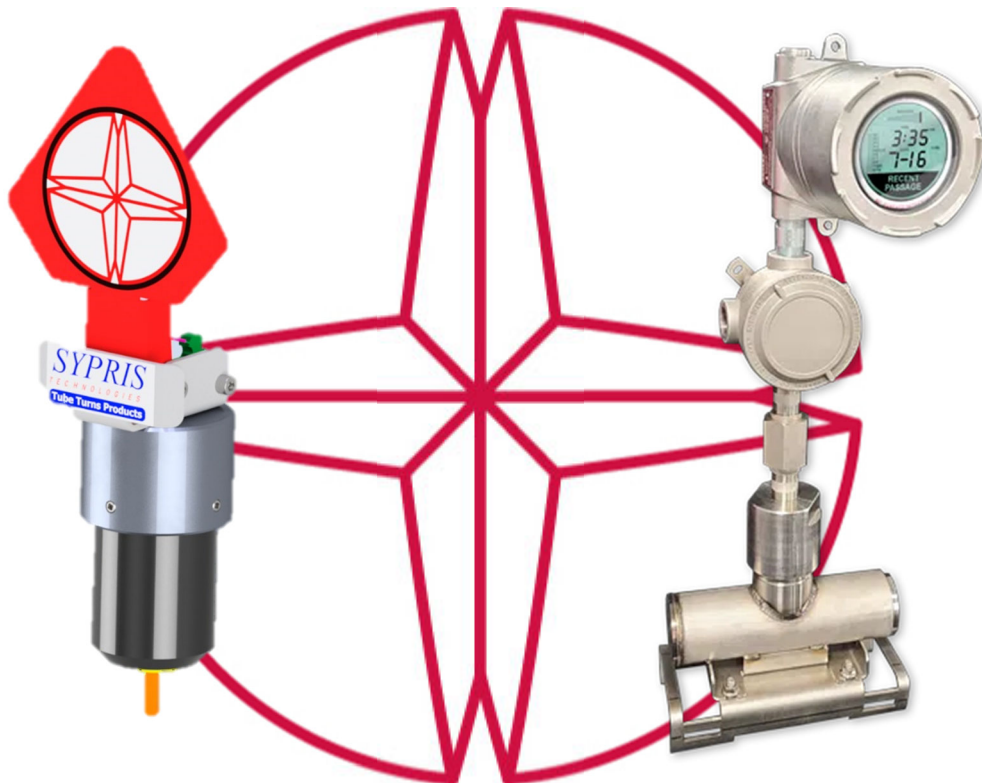

## **NEW TO SYPRIS® TECHNOLOGIES – Tube Turns Products 2023**

Sypris Sig-Tech® Intrusive Pig Signaler

CD52 Non-Intrusive Pig Signaler

### Key Features: Sig-Tech Intrusive

- Design for Up to 3705psi (255bar)
- CS Boss/ 316SS Signaler Assembly
- Reflective for Night Visibility
- High Visibility
- Omni Directional for easy install
- Easy Electrical Conversion
- Installs in standard TOR Connections
- Removal with 2" Tapping Machine w/ Square Drive Attachment.
- Electrical Switch Options Available

### Key Features: CD-52 non-Intrusive

- Plug and Play Installation
- Aluminum or 316 Stainless Steel Body
- Mounted magnet or active transmitter
- High Visibility Face Lighting
- Flexible Extensions Available
- Permanent or Temporary installation
- Records 10 most recent pig passes
- D-Cell Battery or Permanent 24VDC
- Pipe Wall up 1.5" (38mm) options available for heavier wall