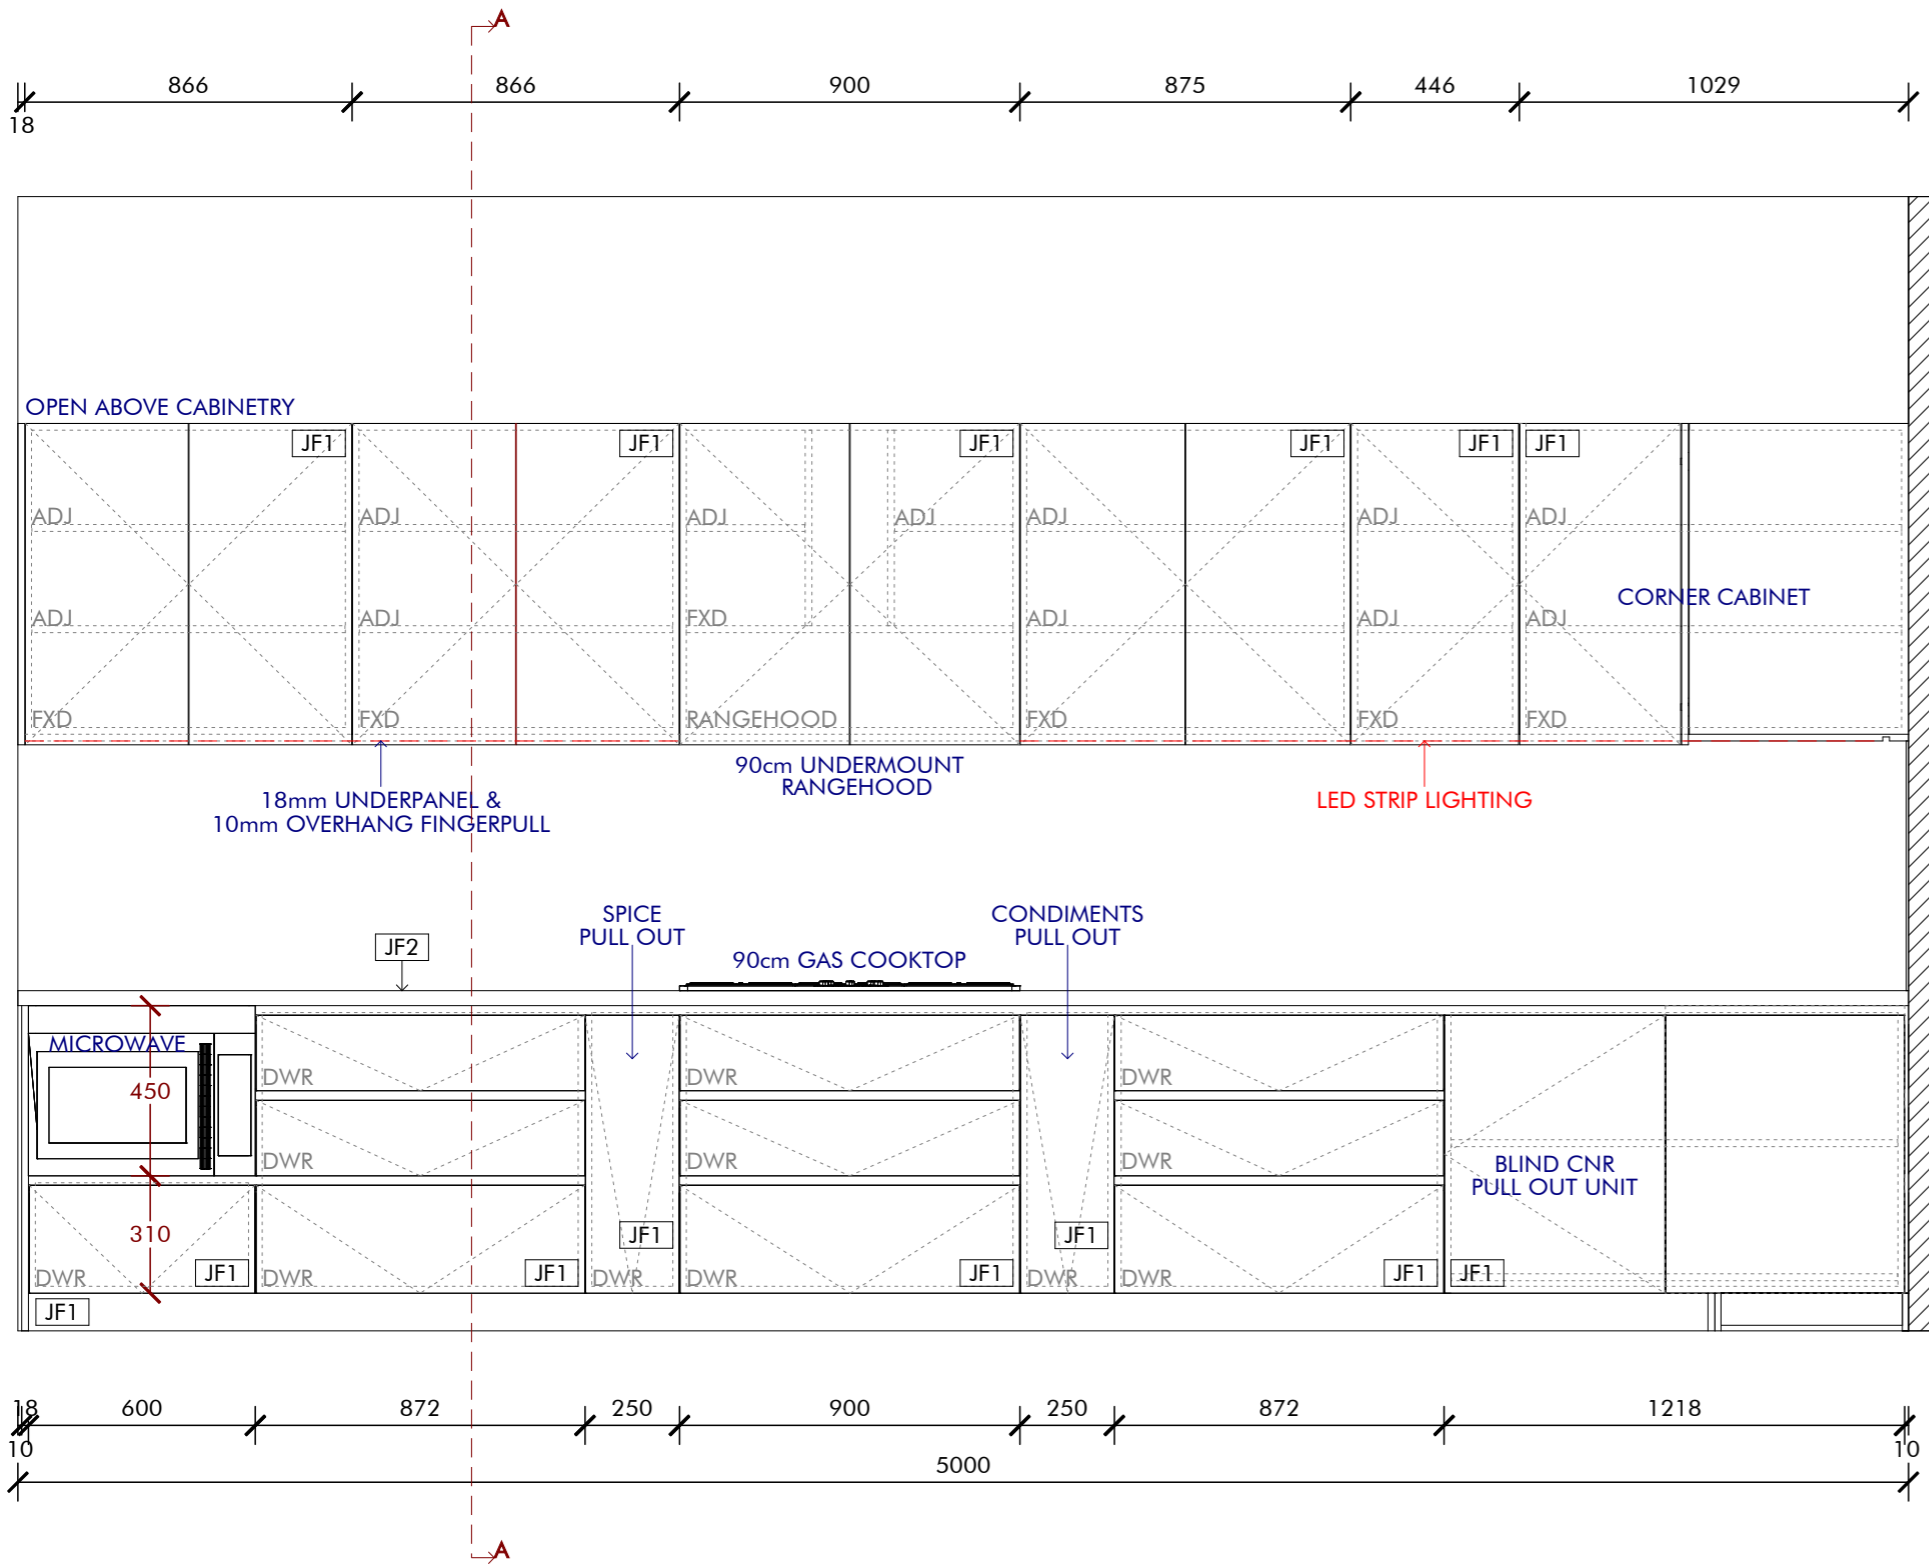

KITCHEN - 3D LINE
NO SCALE

KITCHEN - PLAN
 SCALE: 1 : 20 @ A3

KITCHEN - ELEVATION A
SCALE: 1 : 20 @ A3

KITCHEN - SECTION A
SCALE: 1 : 20 @ A3

KITCHEN - ELEVATION C
SCALE: 1 : 20 @ A3

KITCHEN - SECTION C
SCALE: 1 : 20 @ A3

KITCHEN - DETAIL #1
SCALE: 1 : 2 @ A3

KITCHEN - ELEVATION D
SCALE: 1 : 20 @ A3

KITCHEN - DETAIL #2
SCALE: 1 : 2 @ A3

KITCHEN - DETAIL #3
SCALE: 1 : 2 @ A3