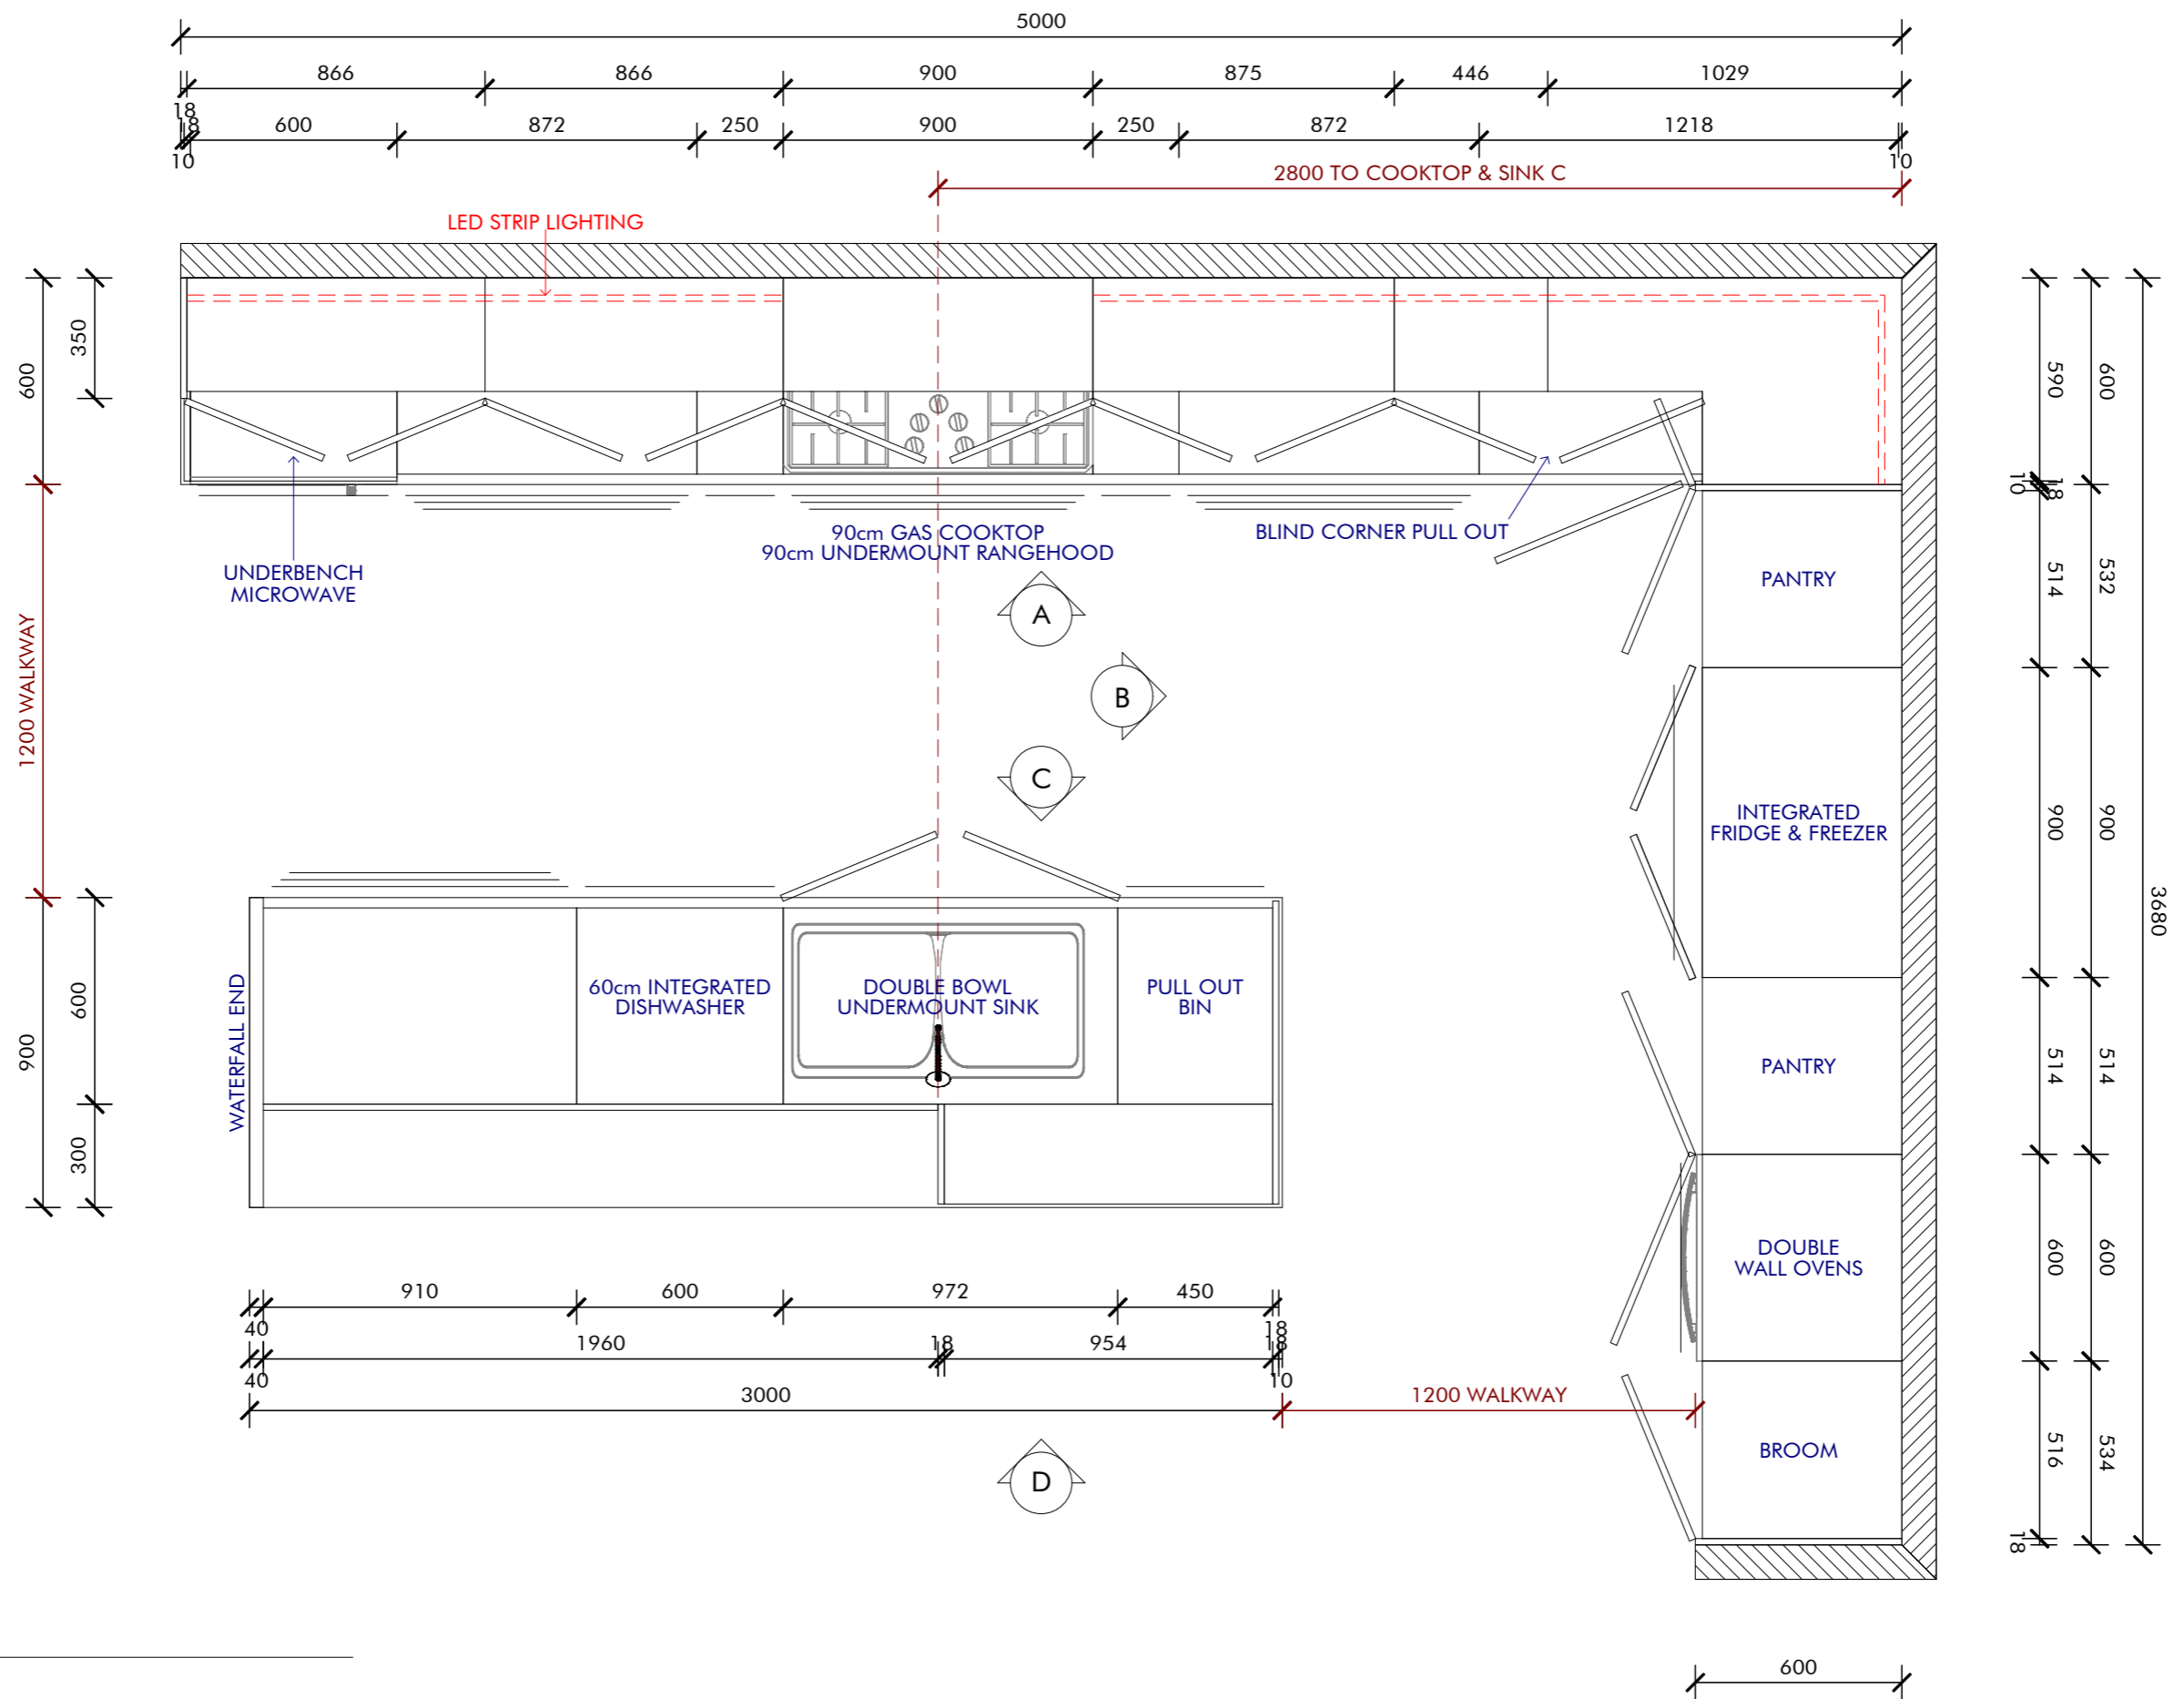

KITCHEN - 3D LINE
NO SCALE

KITCHEN - PLAN
 SCALE: 1 : 20 @ A3

KITCHEN - ELEVATION A
SCALE: 1 : 20 @ A3

KITCHEN - SECTION A
SCALE: 1 : 20 @ A3

KITCHEN - ELEVATION C
SCALE: 1 : 20 @ A3

KITCHEN - SECTION C
SCALE: 1 : 20 @ A3

KITCHEN - DETAIL #1
SCALE: 1 : 2 @ A3

KITCHEN - ELEVATION D
SCALE: 1 : 20 @ A3

KITCHEN - DETAIL #2
SCALE: 1 : 2 @ A3

KITCHEN - DETAIL #3
SCALE: 1 : 2 @ A3