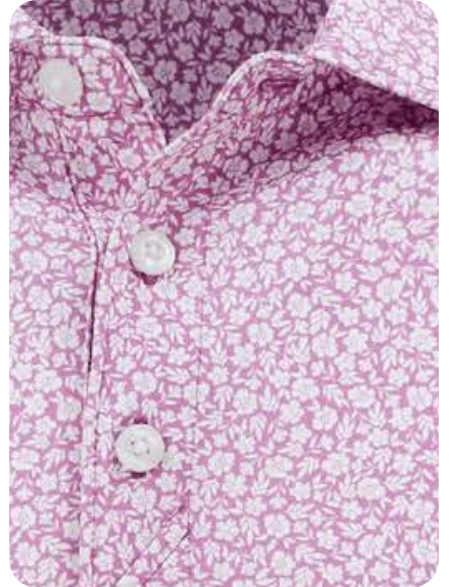

NAVY | ATLAS | BORDEAUX

CUTTER & BUCK.

2026 Curated Collections

CUTTER & BUCK.

BLACK | POLISHED | MINT

2026 Curated Collections

CUTTER & BUCK.

GELATO | ATLAS | HUNTER

2026 Curated Collections

RED | WHITE | BLUE

add USA Flag to Left Sleeve
for EPIC merchandising!

CUTTER & BUCK.

2026 Curated Collections

Flag Logo #25304

CUTTER & BUCK.

ORANGE | DIGITAL | MINT