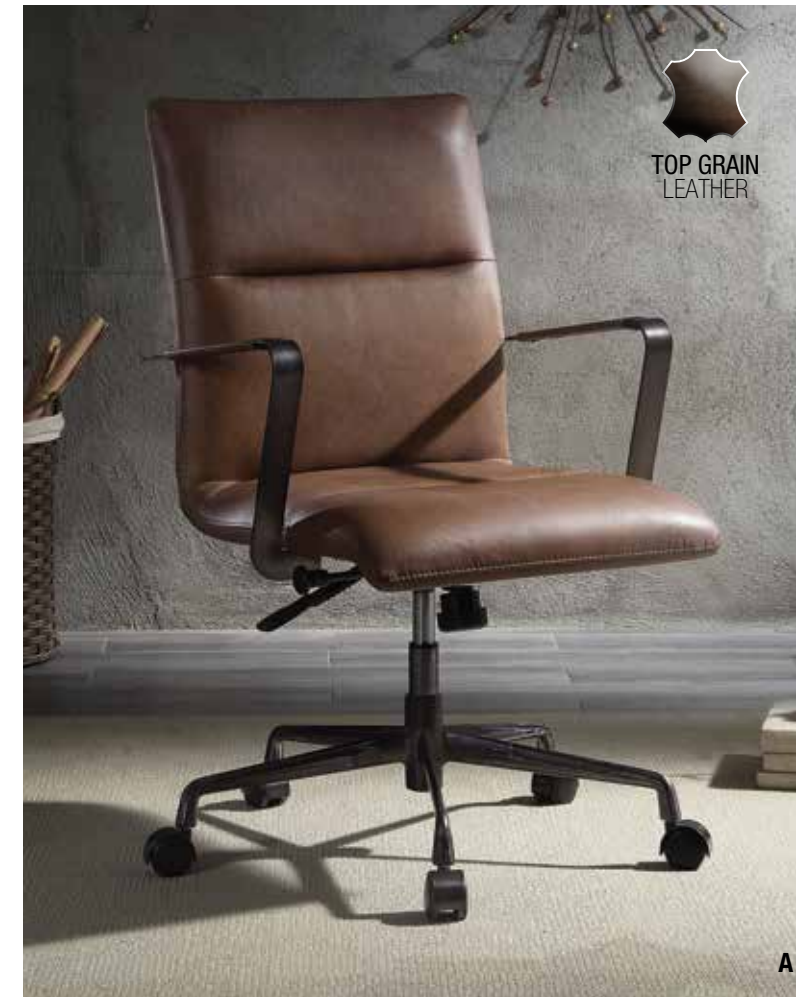

Indra
TOP GRAIN LEATHER

VINTAGE CHOCOLATE
A. **92568**
OFFICE CHAIR
22"L x 26"D x 35" ~ 38"H

ONYX BLACK
B. **92569**
OFFICE CHAIR
22"L x 26"D x 35" ~ 38"H

Jairo
TOP GRAIN LEATHER

VINTAGE BLACK
C. **92565**
OFFICE CHAIR
23"L x 28"D x 40" ~ 43"H
17" ~ 20" seat height

SAHARA
D. **92566**
OFFICE CHAIR
23"L x 28"D x 40" ~ 43"H