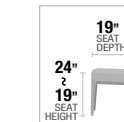

- A. **92820** EXECUTIVE WRITING DESK, 72"L x 35"W x 32"H
- B. **92822** EXECUTIVE OFFICE CHAIR w/SWIVEL, 48"H
- C. **92824** COMPUTER DESK & HUTCH, 76"L x 21"W x 92"H

PRODUCT FEATURES:
 PADDED SEAT & BACK CUSHION
 NAILHEAD TRIM
 BUTTON TUFTED BACKREST
 SIDE METAL GLIDE DRAWER
 FELT LINED DRAWER