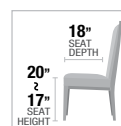

- A. **92857** WRITING DESK, 72"L x 32"W x 40"H
- B. **92568** EXECUTIVE OFFICE CHAIR, 22"L x 26"D x 35" ~ 38"H
  Vintage Chocolate Top Grain Leather
- C. **92569** EXECUTIVE OFFICE CHAIR, 22"L x 26"D x 35" ~ 38"H
  Onyx Black Top Grain Leather