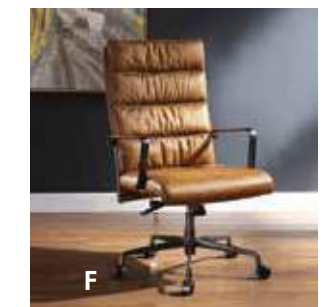

Jennavieve
GOLD ALUMINUM
METAL FRAME
TOP GRAIN LEATHER

C. **92550**
WRITING DESK
70"L x 34"W x 31"H

D. **92551**
CABINET, 39"L x 17"W x 27"H

VINTAGE BLACK
E. **92565**
OFFICE CHAIR
23"L x 28"D x 40" ~ 43"H

SAHARA
F. **92566**
OFFICE CHAIR
23"L x 28"D x 40" ~ 43"H