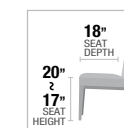

Brancaster

ALUMINUM

Switch up your style in the study with the clean-lined Brancaster desk, a perfect addition for achieving an industrial look. Whether you're working from home or simply scrawling a quick to do list, having a spirited space to get things done always makes them more fun. This beautiful desk features a stunning patchwork aluminum top and sturdy metal sled legs. Matching case pieces for this modern masterpiece include a storage cabinet with three drawers. Offering a blank canvas for all your desktop ideas, this piece is perfect for any room décor.