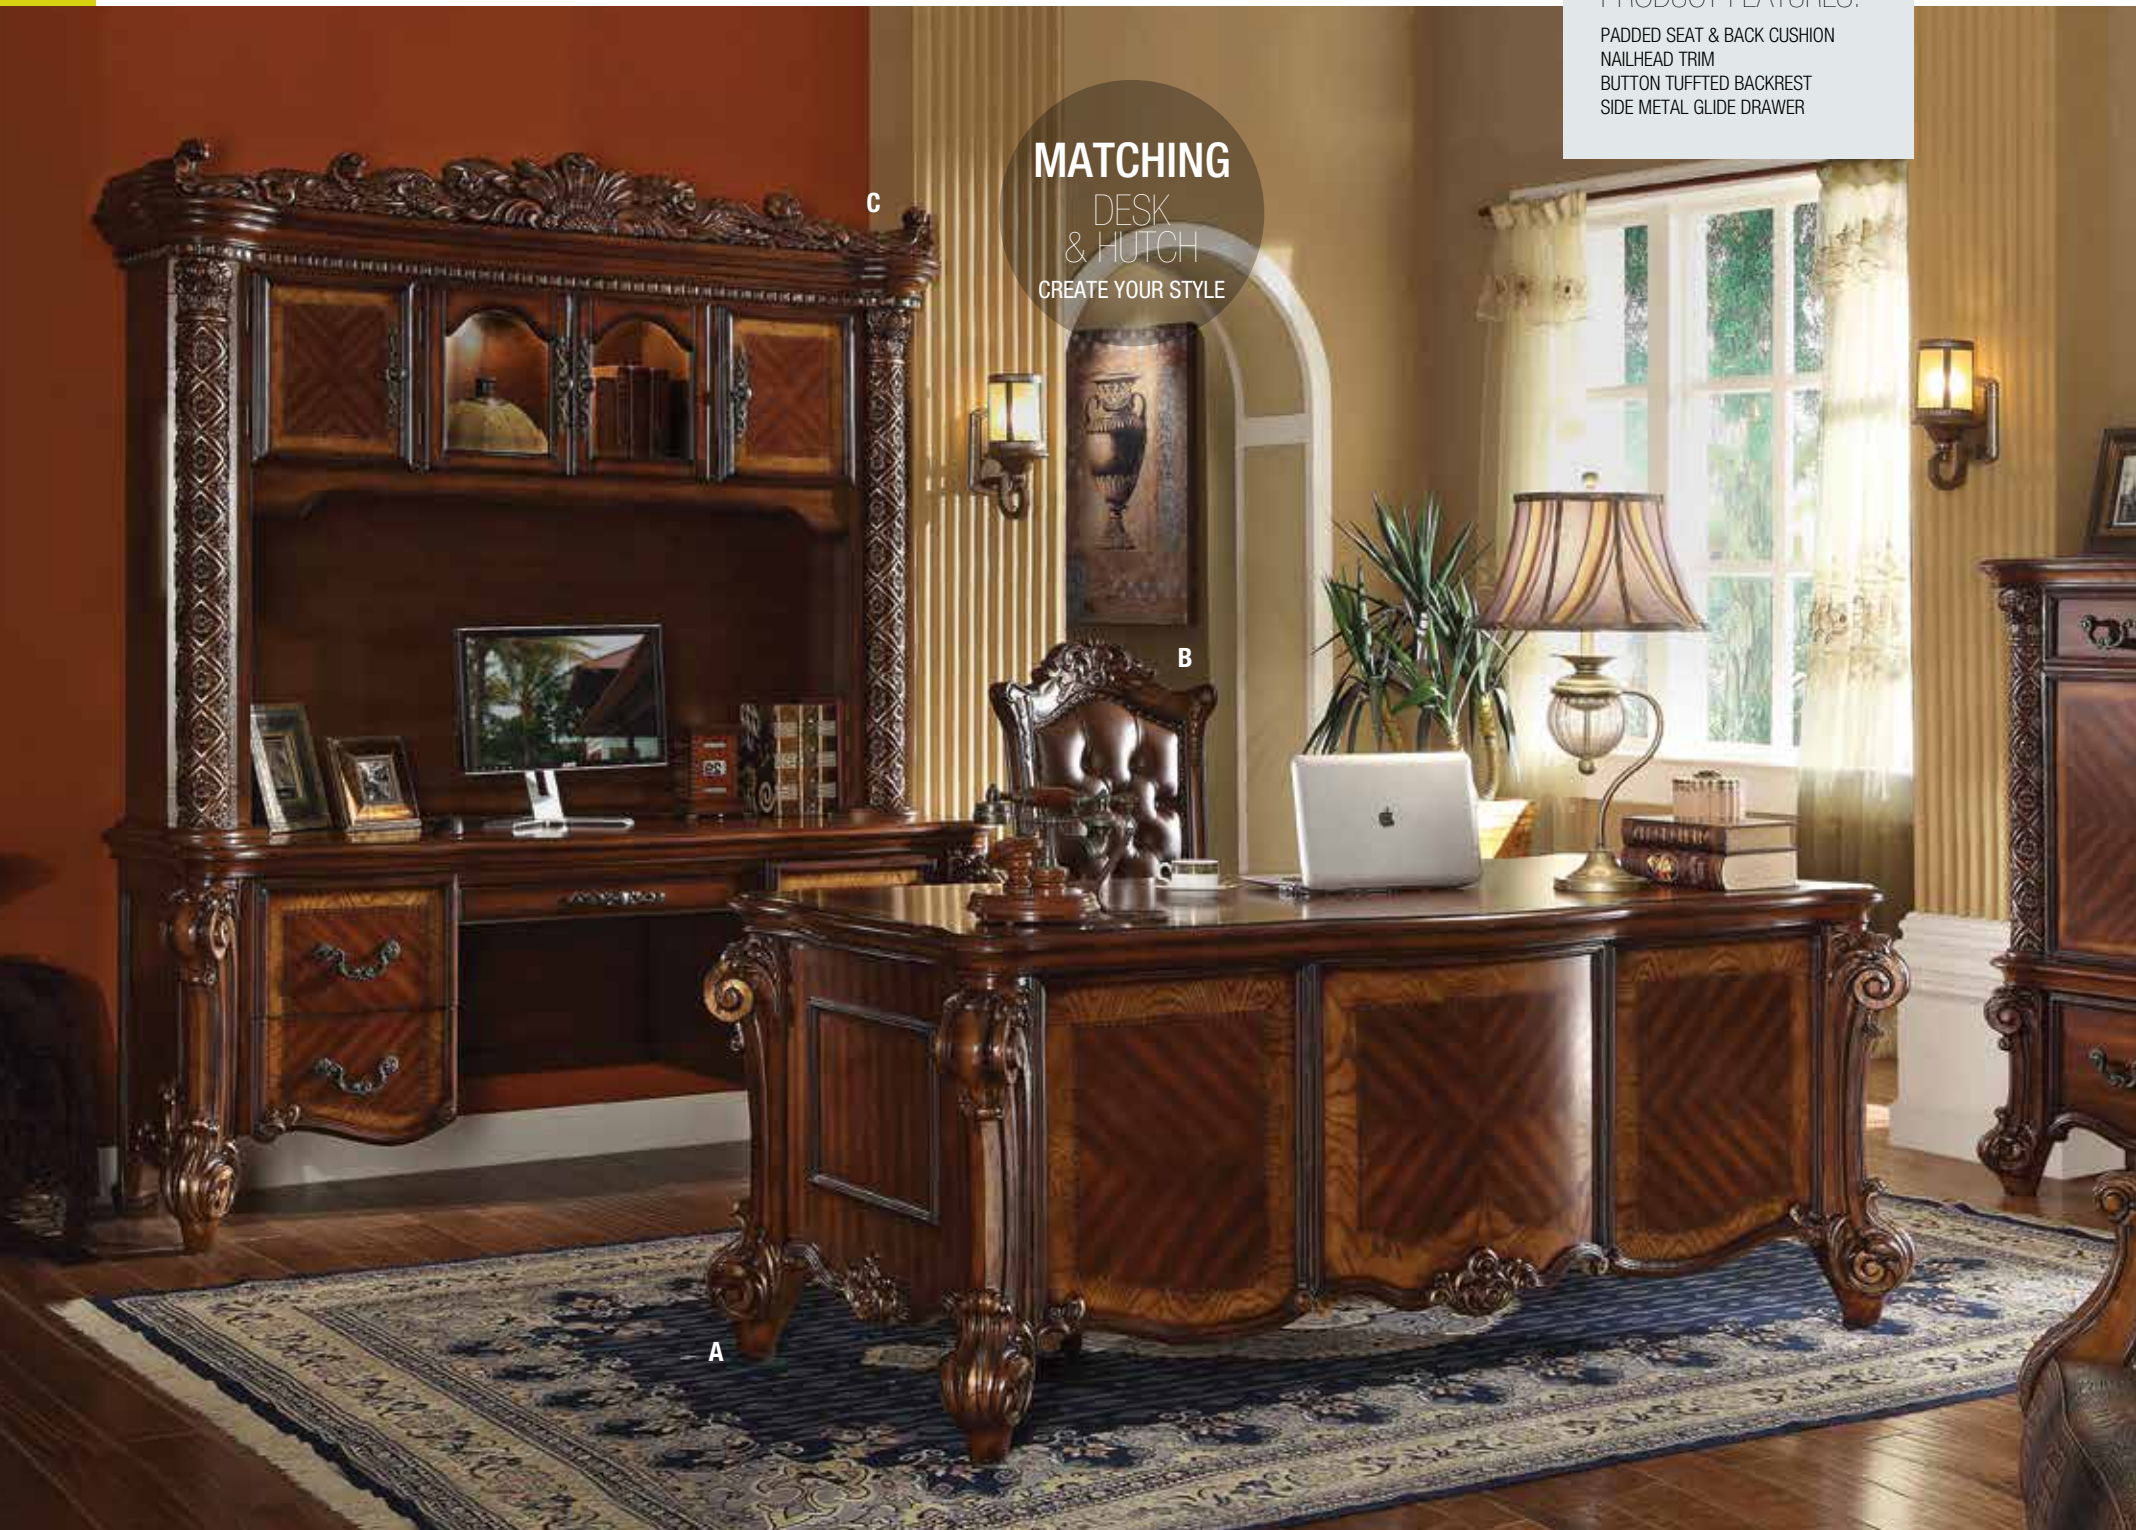

The Versailles office set was inspired by old European design. This collection features carved scrollwork accent with antique hand-brushed finish. The accent pieces crafted in wood with cherry oak finish and also included regal features such as ample storage and silver finish hardware. This office set will give you a royal sensation in your study.

- A. **92280** EXECUTIVE WRITING DESK, 72"L x 35"W x 32"H
- B. **92282** EXECUTIVE OFFICE CHAIR w/SWIVEL, 48"H
- C. **92284** COMPUTER DESK & HUTCH, 76"L x 21"W x 92"H

- A. **92275** EXECUTIVE WRITING DESK, 72"L x 35"W x 32"H
- B. **92277** EXECUTIVE OFFICE CHAIR w/SWIVEL, 48"H
- C. **92278** COMPUTER DESK & HUTCH, 76"L x 21"W x 92"H

Versailles

VINTAGE GRAY PU & BONE WHITE FINISH

The Versailles office set was inspired by old European design. This collection features carved scrollwork accent with antique hand-brushed finish. The accent pieces crafted in wood with bone white finish and also included regal features such as ample storage and silver finish hardware. This office set will give you a royal sensation in your study.

MATCHING
DESK
& HUTCH
CREATE YOUR STYLE

PRODUCT FEATURES:

- PADDED SEAT & BACK CUSHION
- NAILHEAD TRIM
- BUTTON TUFTED BACKREST
- SIDE METAL GLIDE DRAWER

Vendome

PU & CHERRY FINISH

The Vendome executive desk classic style will blend masterfully in your home. Carefully constructed from selected wood and veneers in rich cherry finish. Highly decorative details, decorative scrolled legs and moldings are complemented by hand brush accent finish which gives this piece an elegant and sleek appeal.