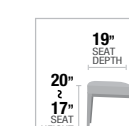

Brancaster

RETRO BROWN TOP GRAIN LEATHER & ALUMINUM

The Brancaster aluminum desk's modern look and industrial styling include retro brown top grain leather top, aluminum over plywood construction, and exposed rivets that form a patchwork over the frame. A brilliant addition to your workspace, this desk features a generous working area, a unique, angled shape, and a top shelf with two open compartments.