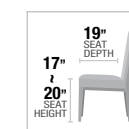

Gorsedd

ANTIQUE WHITE FINISH

Acme's exclusive Gorsedd Collection now includes gorgeous new office furniture! The Gorsedd executive desk features seven drawers and hidden cord management to keep you organized. The adjustable height swivel chair features a padded backrest accented with button-tufting. Storage options include a file cabinet with full-extension drawers for important documents, and a library style bookcase that includes a hutch with embedded light function. Each piece in this brilliant office set features elegant Queen Anne legs and beautiful raised scrolled-floral molding enhanced by antique brush effect.