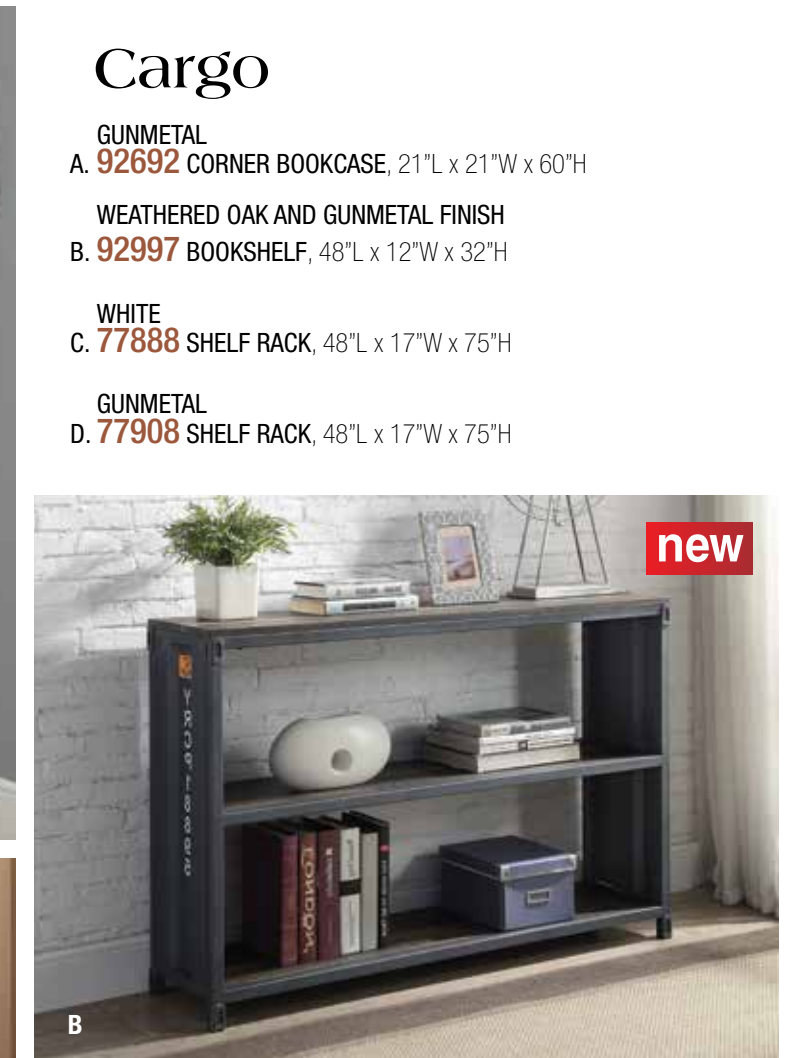

C

D

E

Cargo

- A. **39887** GUNMETAL BOOKSHELF & LADDER
66"L x 29"W x 83"H
- B. **39882** WHITE BOOKSHELF & LADDER
66"L x 29"W x 83"H

Cargo

- C. **39892** BLUE BOOKSHELF & LADDER
66"L x 29"W x 83"H
- D. **39897** RED BOOKSHELF & LADDER
66"L x 29"W x 83"H