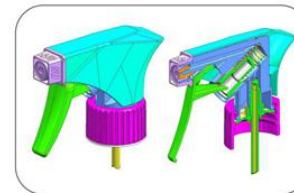

New Items Coming!

SM-TS-50