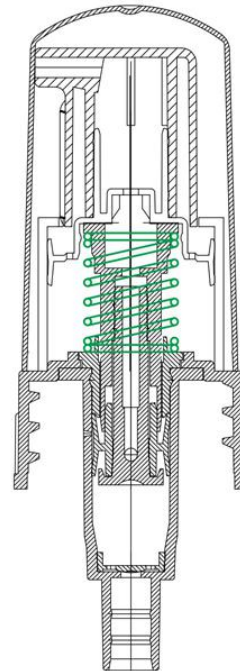

Outspring Foam Pump