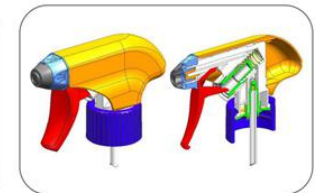

PRODUCT CATEGORY

TRIGGER SPRAYER

Classic Trigger Sprayer

Size: 28/400 28/410 28/415

Color: Can be customized

Discharge Rate: 0.9cc, 1.1cc

Use: For high viscous chemicals

- Size: 28/400 28/410
- Nozzle Type: spray/stream; spray/spray; foam
- Handle : wide handle
- Discharge Rate: 0.9-1.0cc
- 316 stainless spring, strong chemical resistance

New Items Coming!

SM-TS-52