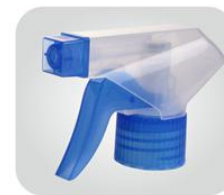

SM-TS-14

Economic Trigger Sprayer

Size: 28/400 28/410 28/415

Color: Can be customized

Discharge Rate: $0.65 \pm 0.10\text{cc}$

Use: For all kinds of household chemicals

SM-TS-10

SM-TS-33A