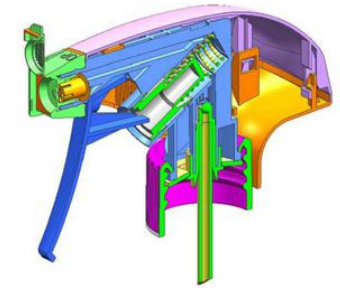

Size: 28/400 28/410 28/415

Color: Can be customized

Discharge Rate: 0.9cc, 1.1cc

Use: For high viscous chemicals

- Size: 28/400 28/410
- Nozzle Type: spray/stream; spray/spray; foam
- Handle : wide handle
- Discharge Rate: 0.9-1.0cc
- 316 stainless spring, strong chemical resistance