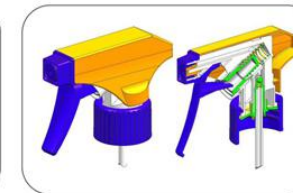

PRODUCT CATEGORY

TRIGGER SPRAYER

Classic Trigger Sprayer

Size: 28/400 28/410 28/415

Color: Can be customized

Discharge Rate: 0.9cc, 1.1cc

Use: For high viscous chemicals

- Size: 28/400 28/410
- Nozzle Type: spray/stream; spray/spray; foam
- Handle : wide handle
- Discharge Rate: 0.9-1.0cc
- 316 stainless spring, strong chemical resistance

New Items Coming!

SM-TS-51