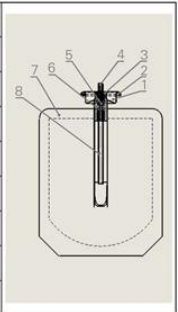

Component	Part No.	Part Description
1.Mounting cup	CS5-C-1	Both-side clear lacquered aluminum , without dimples.
2.Outer gasket	GO-C4	Butyl (1.2mm)
3.Inner gasket	GI-A7	Buna
4.Stem	SS3-127-1	PA.Three Orifices 3×φ0.050" (3×φ1.27mm)(Natural)
5.Spring	TS-2	Stainless Steel (SUS304)
6.Housing	HP200-0-3	PE.Tail Orifice φ0.078 (φ2.0mm)(Natural)
7.BAG	V45-12	Dimension: Height 100mm × Width 90mm × Bottom of the bag 25mm
8.Diptube	D300-1	PE. (Natural)