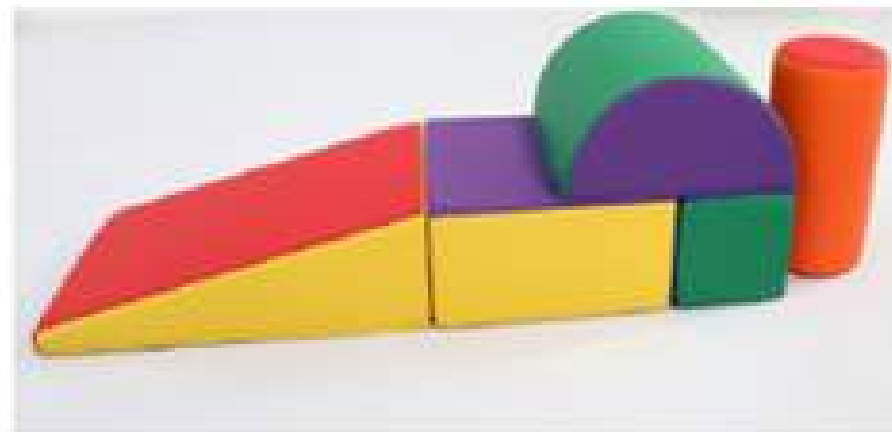

ZK028-2 TUNEL SENSORIAL
200*180*70 CM
RD$ 41,500.00

ZK029-2 RODILLO SOFT PLAY
150*150*40 CM
RD$31,750.00

ZK037-6 RODILLO SOFT PLAY
140*50*35 CM
RD$28,000.00