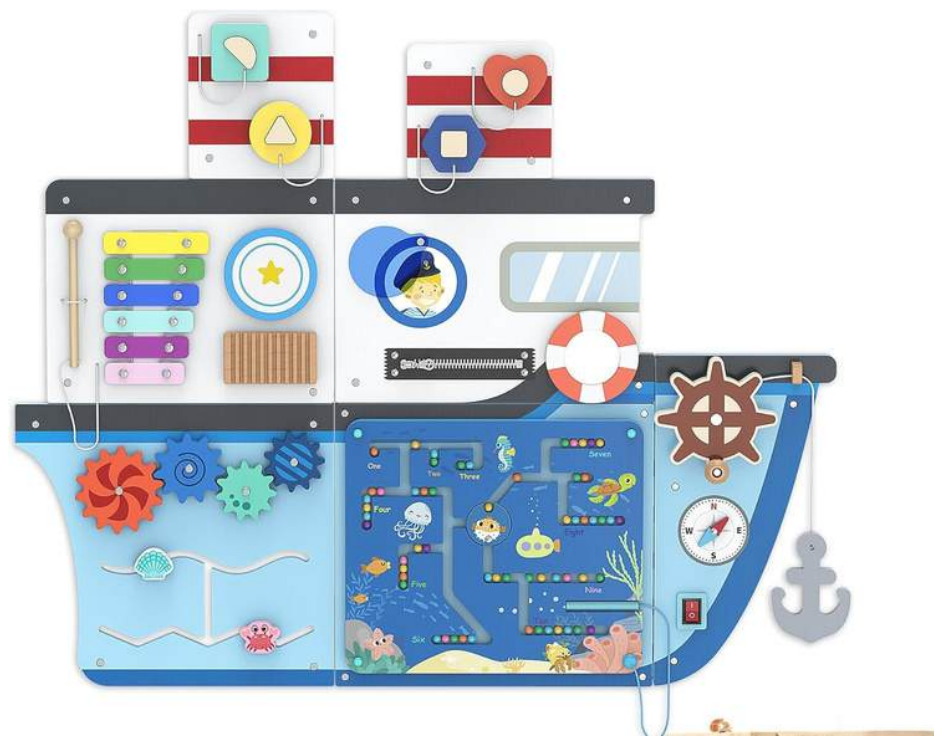

ADAZ-26-0415-3 PANEL DIDACTICO SUBMARINO
64*112 CM
RD$ 16,100.00

ADAZ-26-0415-6 PANEL DIDACTICO BOAT
80*64 CM
RD$ 16,100.00