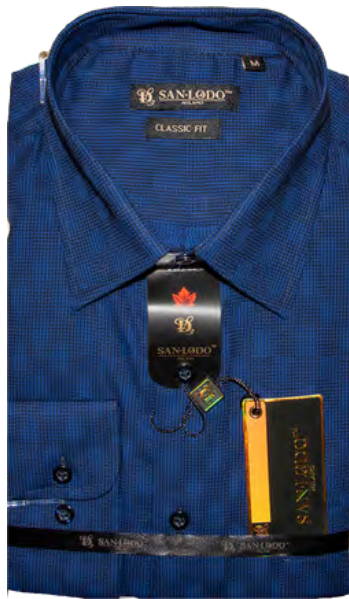

Men's Casual Shirt Long Sleeve

Classic Fit

Men's Casual Shirt

High Quality Material,
Classic Fit,
Long Sleeve.

Material: 80% Cotton 20% Polyester

Size: S to 3XL

SGS-20408