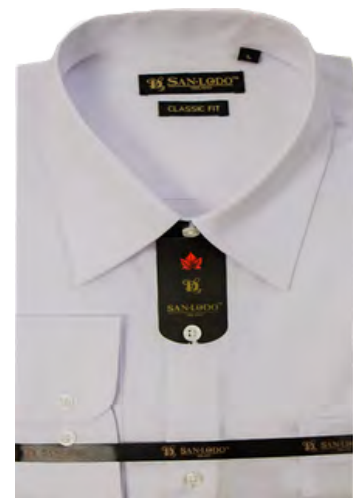

## Men's Dress Shirt

High Quality Material,  
Placket & Cuffs,  
Long Sleeves.

**Material:** 80% Cotton 20% Polyester

**Size:** S to **3XL**

**NO XXL**

**SFL-91385C**  
**SFL-91385S**  
**White**

**SFL-91386C**  
**SFL-91386S**  
**Blue Stripe**