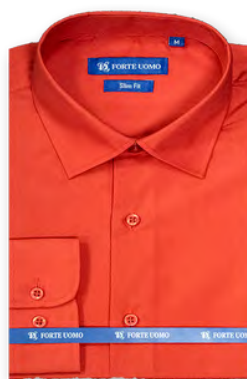

### Men's Solid Shirt

without Pocket,  
Slim Fit, Long Sleeve.

**Material:** 35% Cotton 65% Polyester

**Size:** S to 2XL

**FTU-3288-1S**  
White

**FTU-3288-2S**  
Black

**FTU-3288-3S**  
Red

**FTU-3288-4S**  
Burgundy