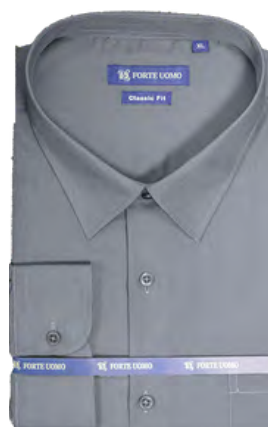

## Solid Shirt Long Sleeve

**Classic Fit  
with Pocket**

**Men's Solid Shirt**

without Pocket,  
Slim Fit, Long Sleeve.

**Material:** 35% Cotton 65% Polyester

**Size:** S to 2XL

**FTU-3288-1C WHITE**

**FTU-3288-2C Black**