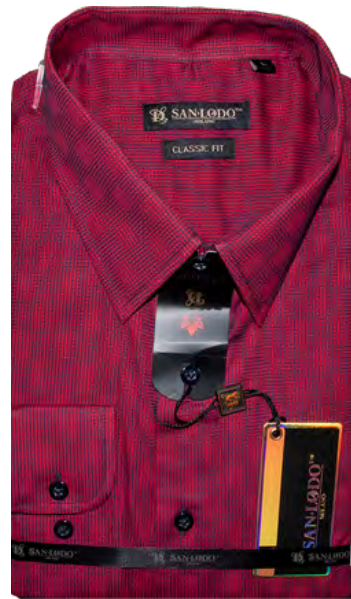

## Men's Casual Shirt

High Quality Material,  
Classic Fit,  
Long Sleeve.

**Material:** 80% Cotton 20% Polyester

**Size:** S to 3XL

**SGS-20408**

**SGS-20409**

**SGS-20413**

**SGS-20434**

## **Men's Flannel Shirt** **Long Sleeve**

**Classic Fit**