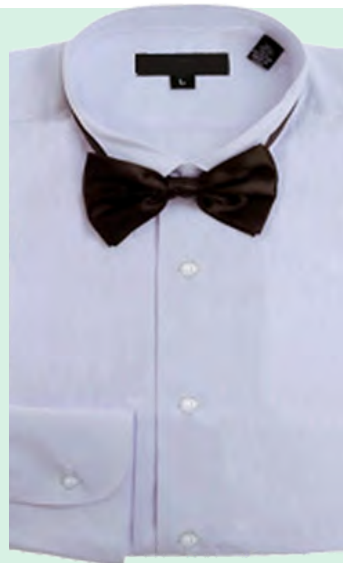

## Men's French Cuff Shirt

Long Sleeve, Classic Fit

French Cuff

Size: S to 2XL

Material:

60% Cotton

40% Polyester

**TUXE-001**  
**Tuxedo Shirt**