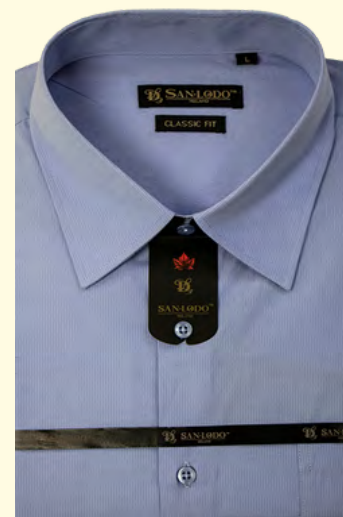

CUFF-91004
Lt. Blue Stripe