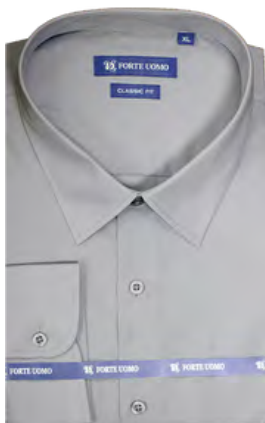

FTU-3288-6C Grey