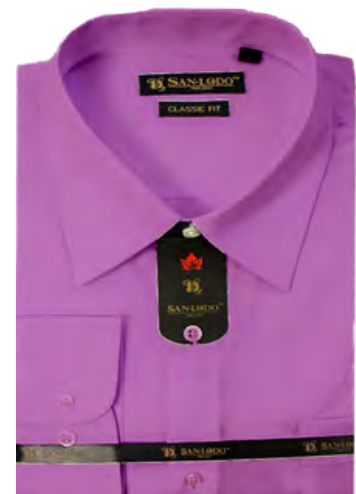

SFL-91393C
SFL-91393S
Light Purple