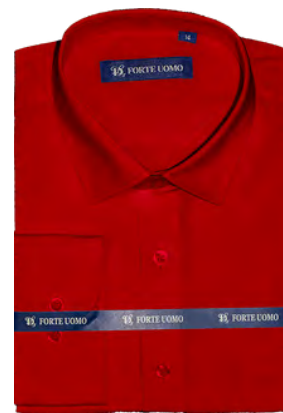

**BYS-3288-4
Burgundy**