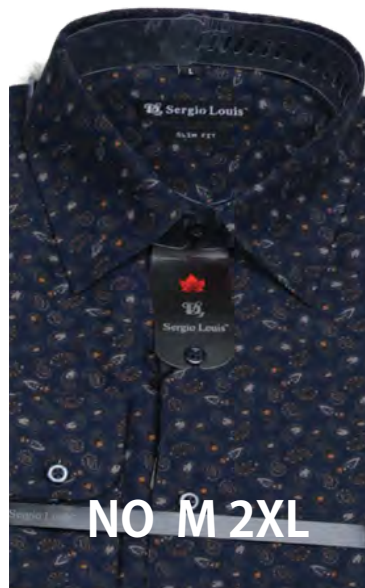

### Men's Dress Shirt

High Quality Material,  
Microfiber,  
Long Sleeves.

**Material:** 80% Polynosic 20% Polyester  
**Size:** S to 2XL

**SGS-91472S**

**SGS-91473S**

**SGS-91474S**

**SGS-91475S**

**SGS-91476S**