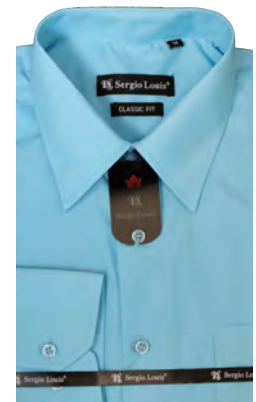

SGS-21690
Light Blue