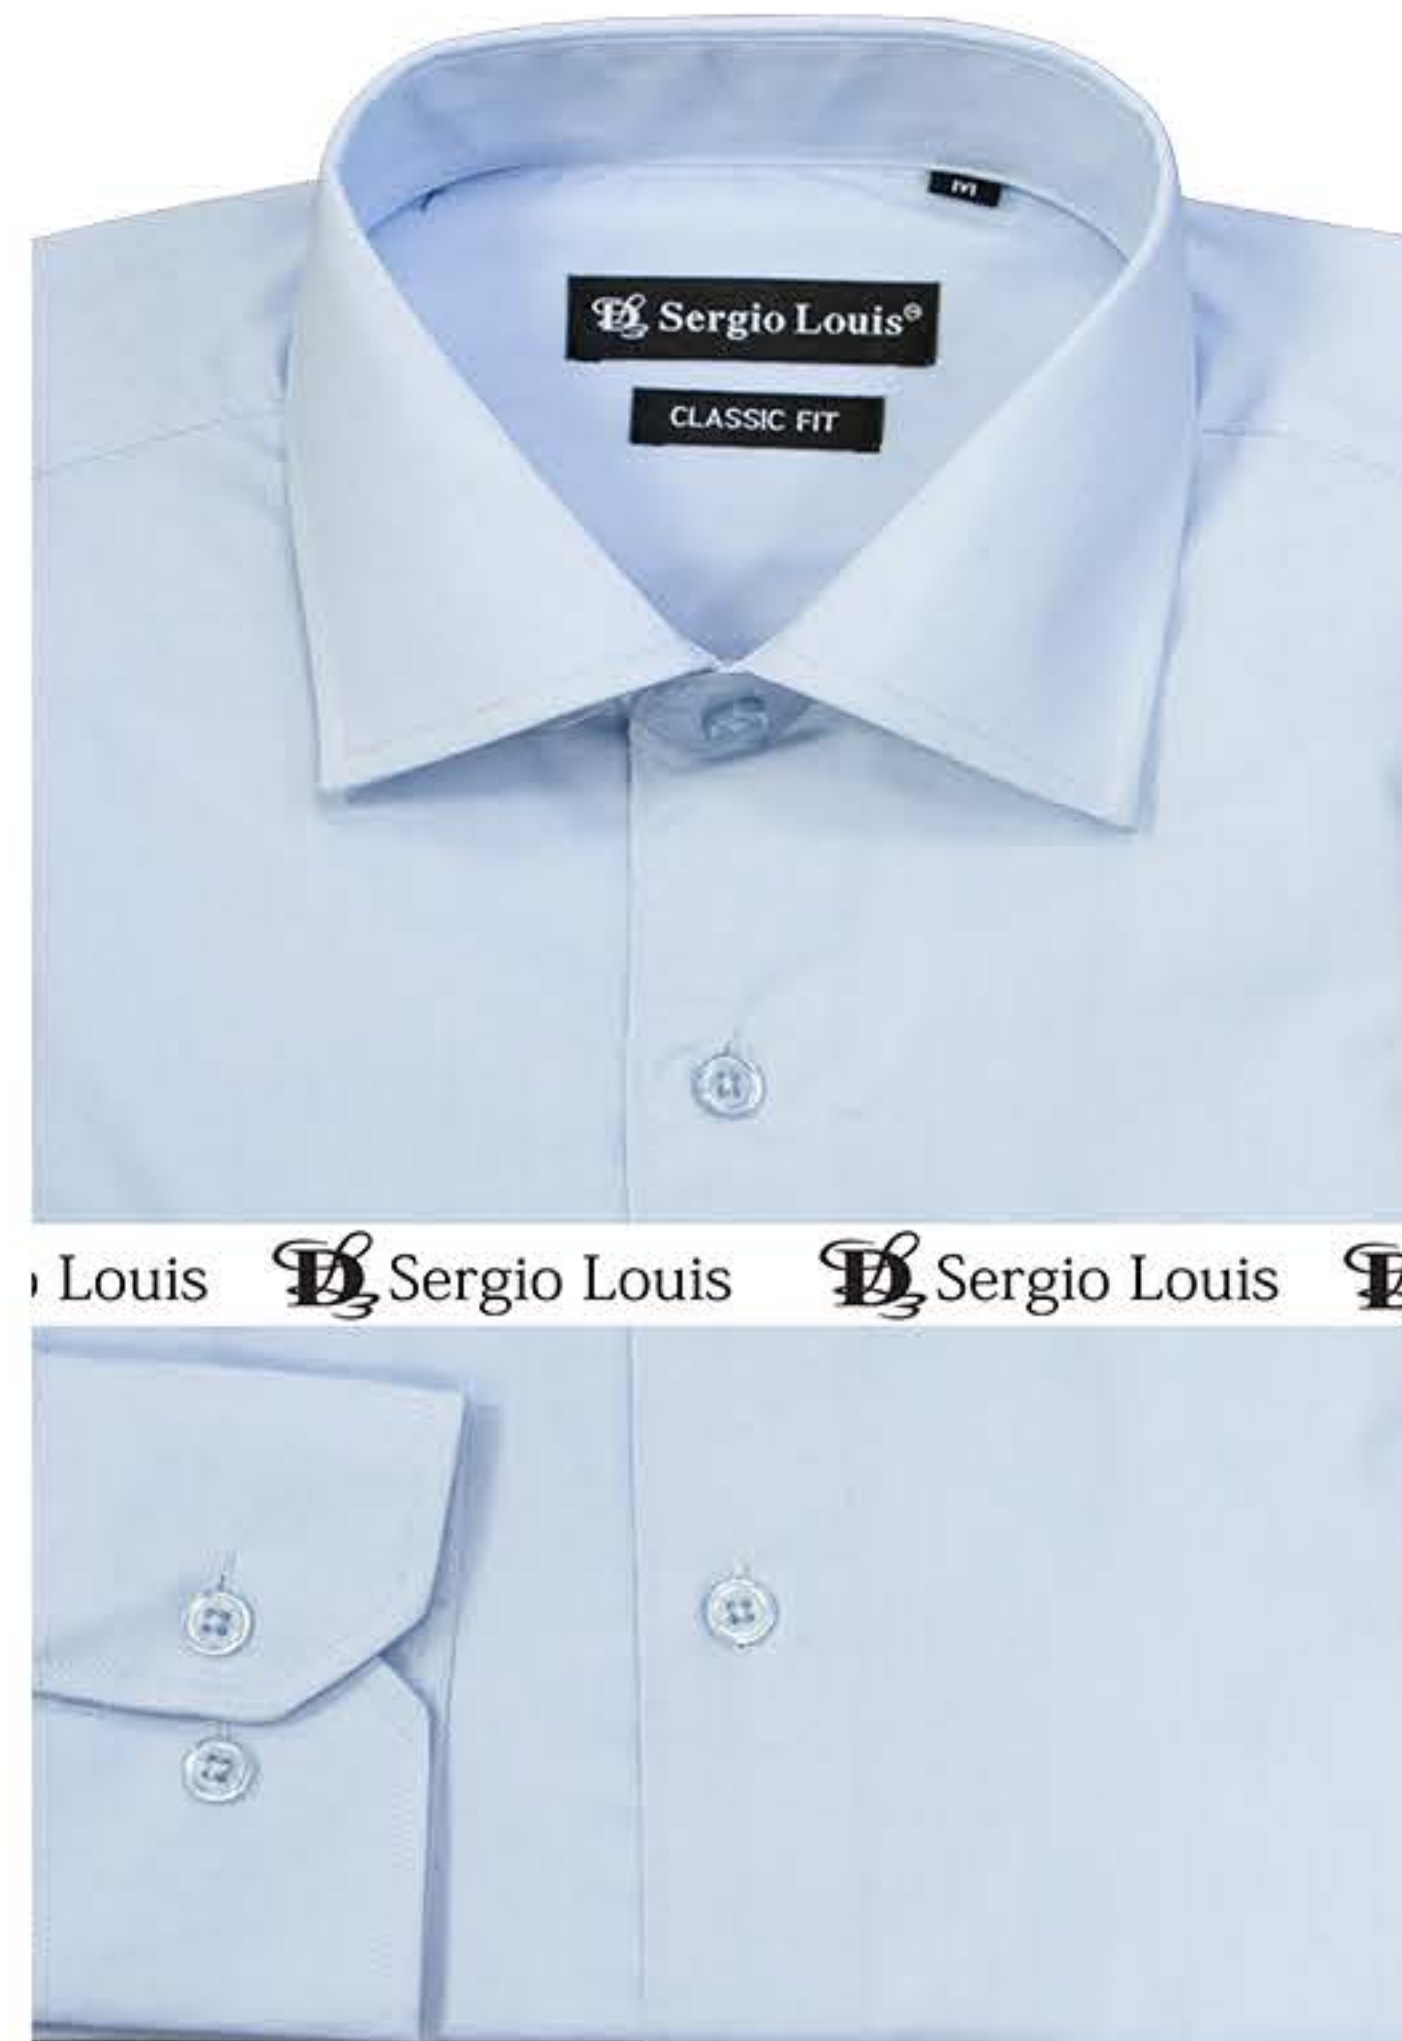

Solid Shirt Long Sleeve Shirt

CLASSIC FIT

Four Seasons Stock

Men's Solid Shirt
Neck collar open wide
Bigger package size
Regular Classic Fit
Material:
60% Cotton
40% Polyester
Size: S, M, L, XL, XXL

LM706-0002
White