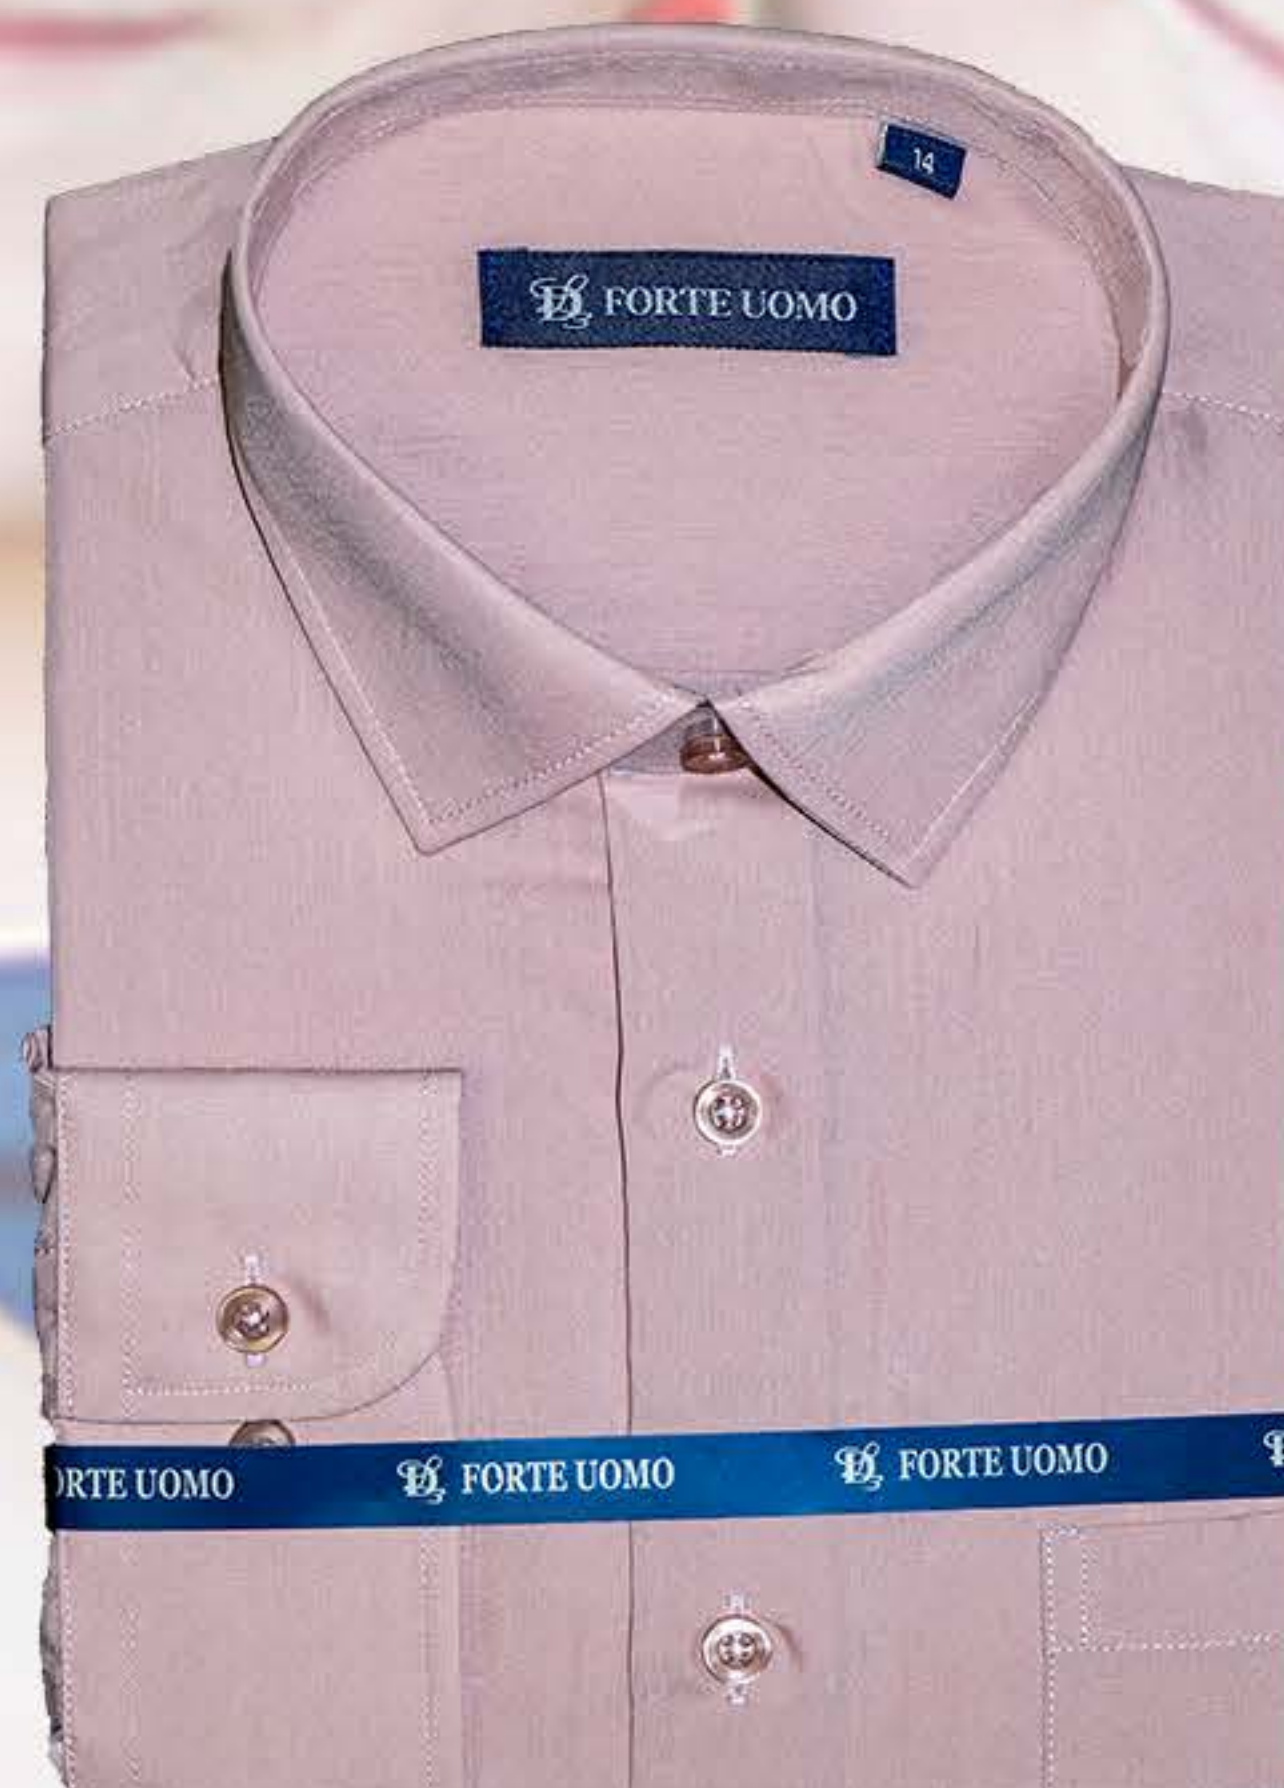

Size: 8/10/12/14/16/18/20

We have 19 styles available in stock, place your order now!

BYS-3288-10-LILAC
\$12.5 / PC

BYS-3288-11-CRL
\$12.5 / PC

BYS-3288-12-TURQ
\$12.5 / PC

BYS-3288-13-GRN
\$12.5 / PC

BYS-3288-14-PNK
\$12.5 / PC

BYS-3288-15-YLW
\$12.5 / PC

BYS-3288-16
BLU
\$12.5 / PC

BYS-3288-18
SKY BLU
\$12.5 / PC

BYS-3288-19
DK BLU
\$12.5 / PC

BYS-3288-20
LT BLU
\$12.5 / PC

FORTE.UOMO

Slim Fit is available now!

Men's Slim Fit Shirt without pocket
Content
35% Cotton
65% Polyester
Size: S/M/L/XL/2XL