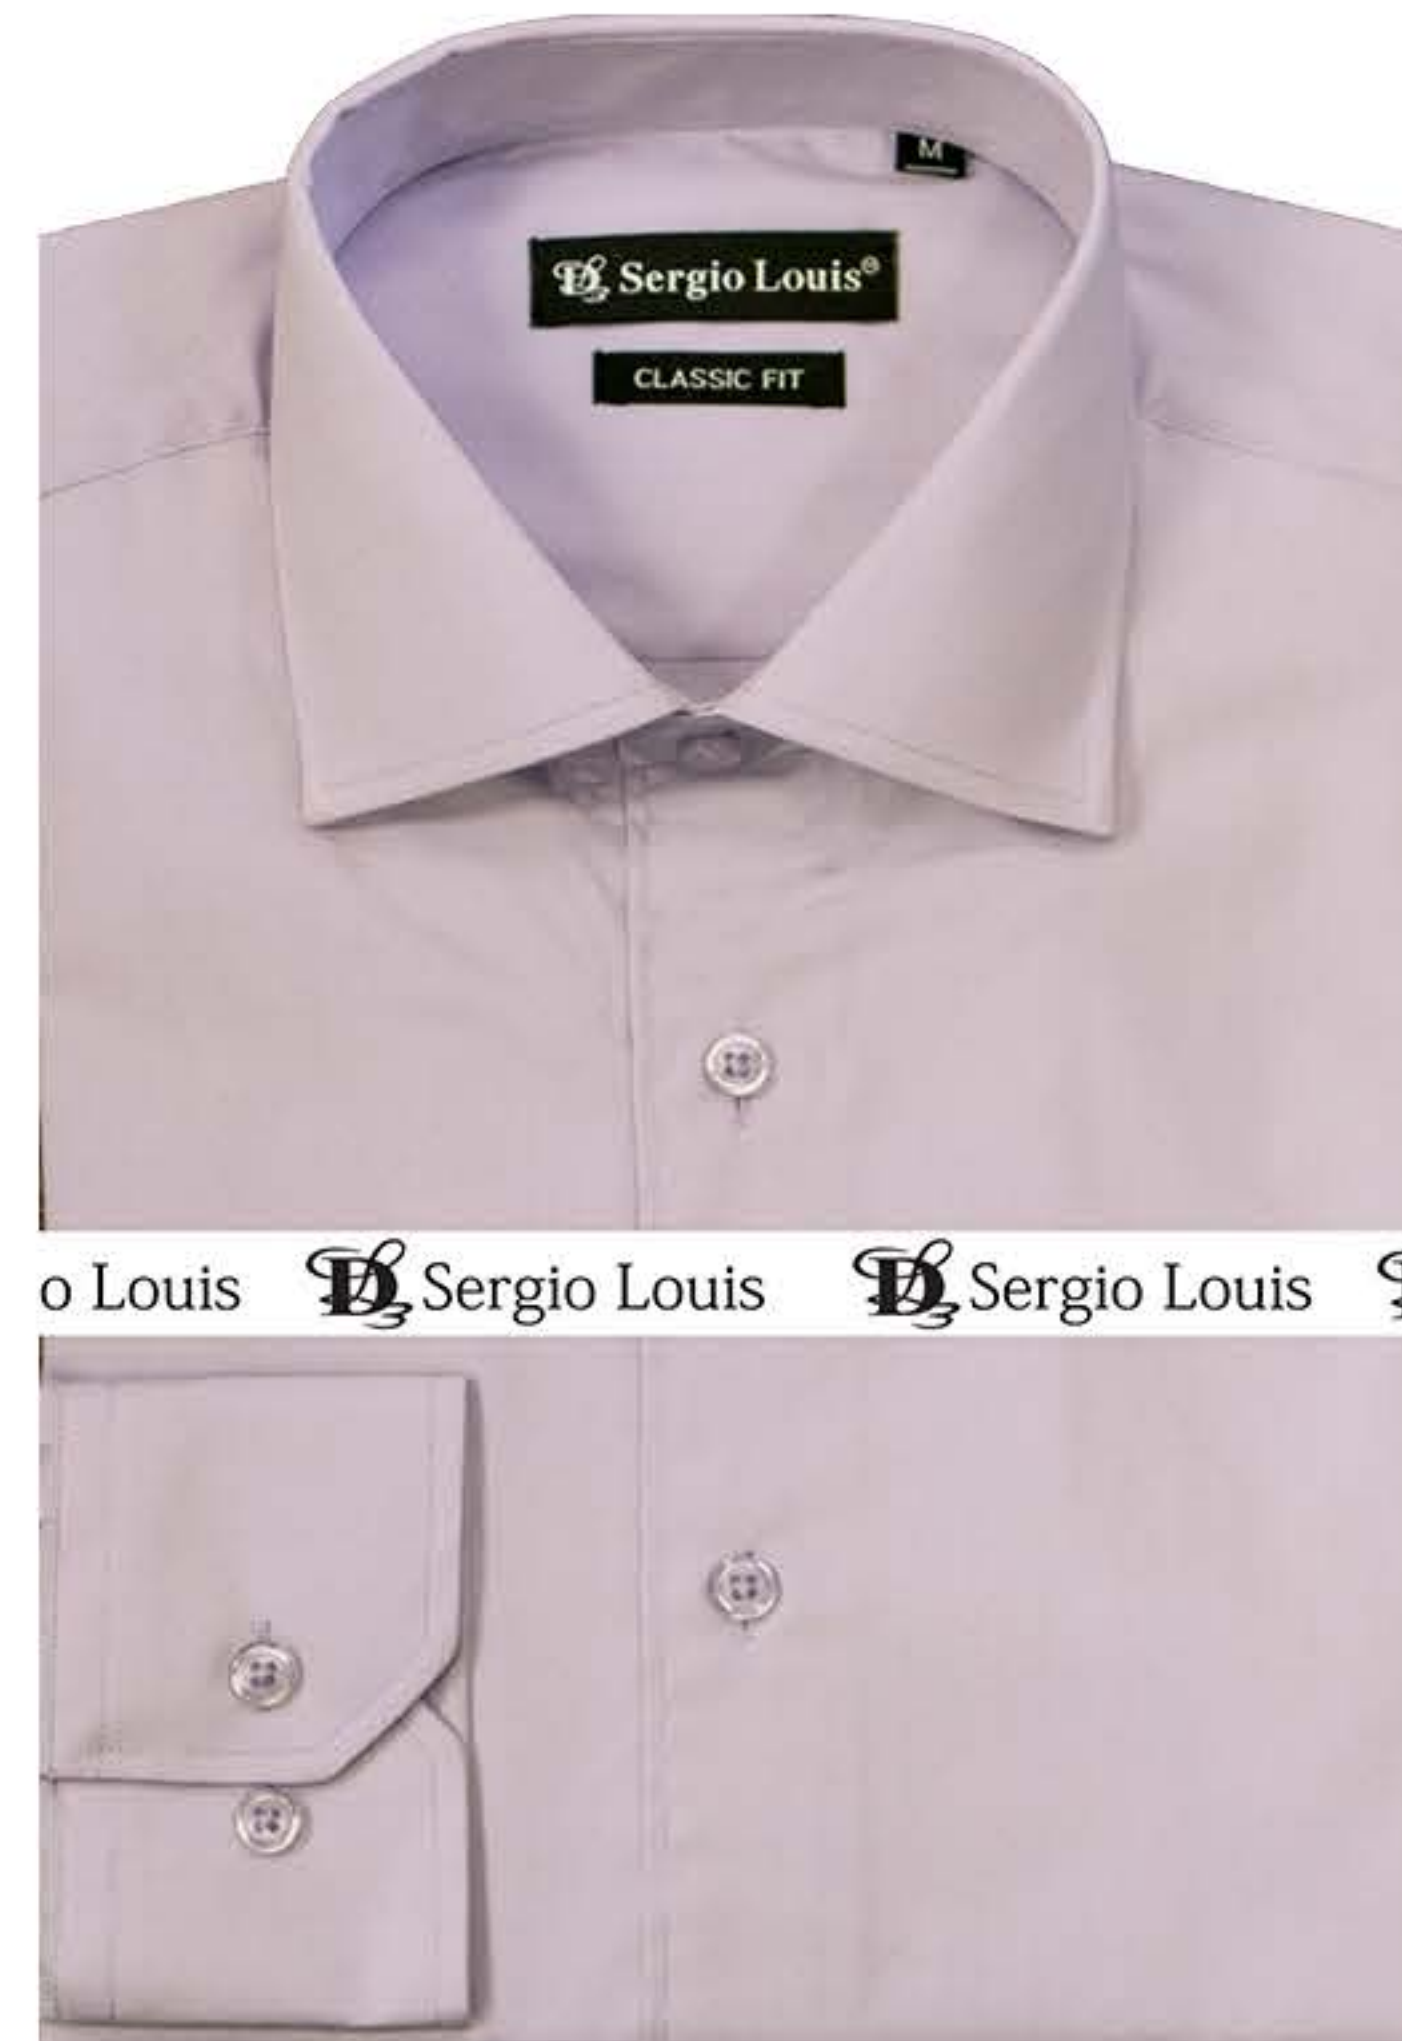

LM706-0048
Lilac