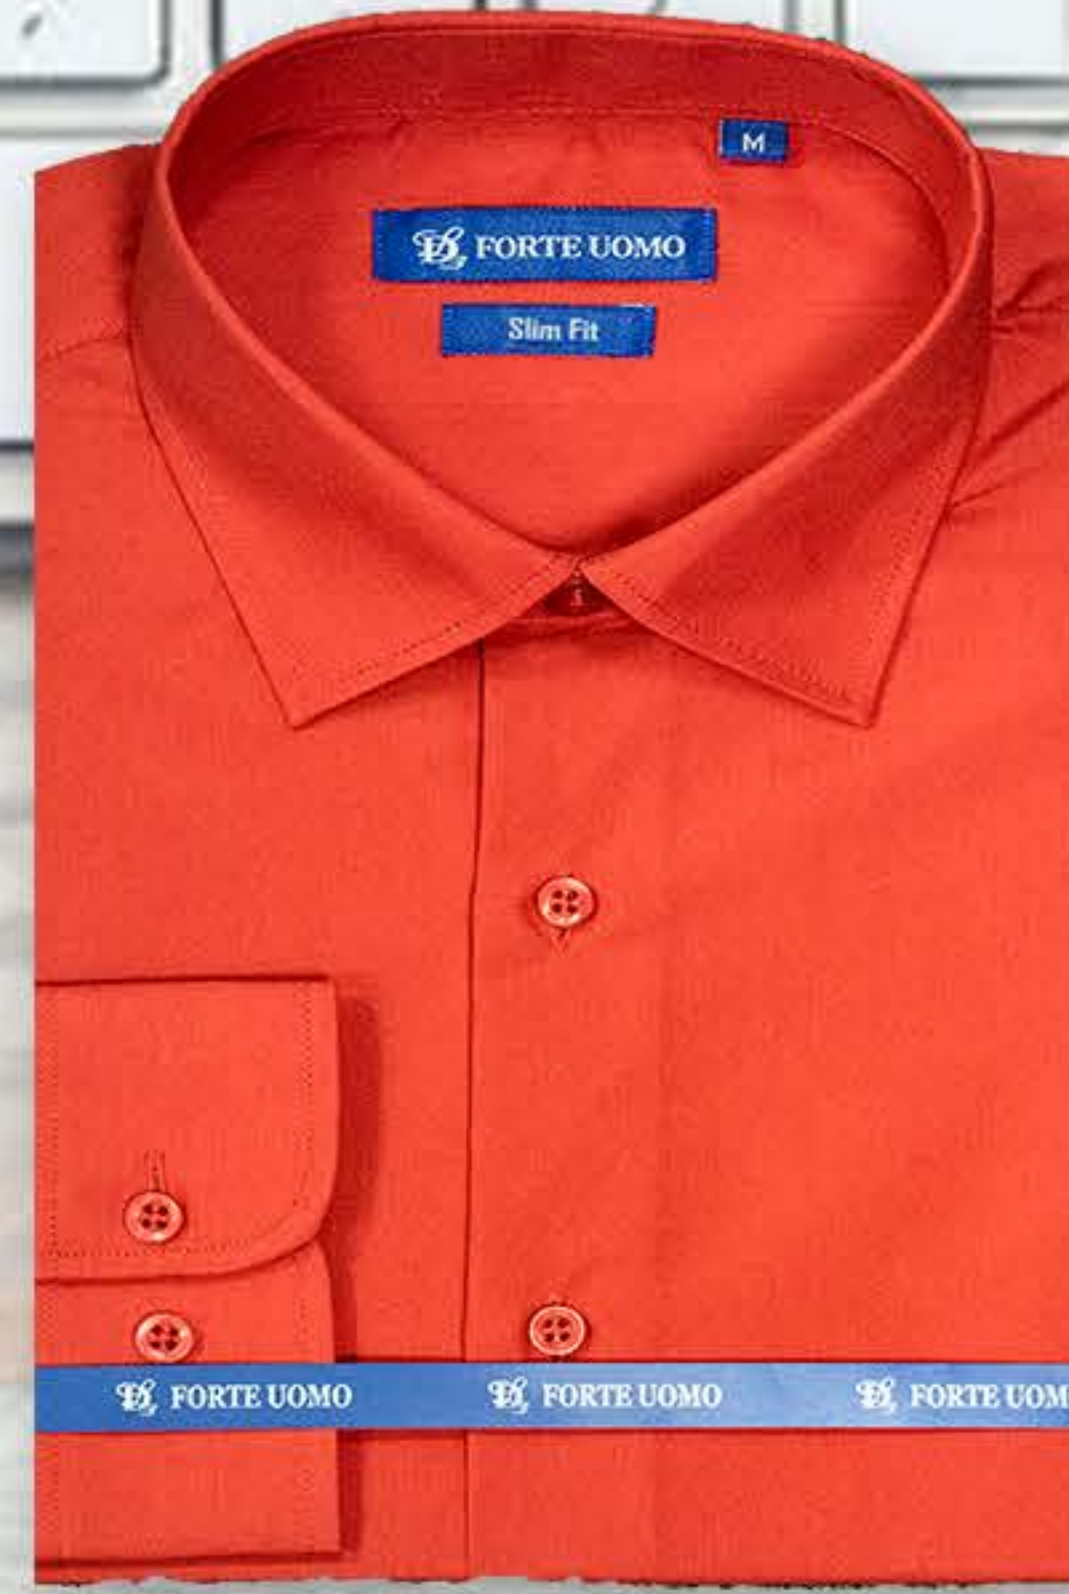

FTU 3288-3S
Red