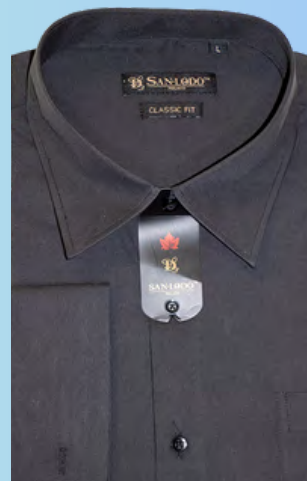

60% Cotton

40% Polyester

**STOCK**

**TUXE-001**  
**Tuxedo Shirt**

**Men's French Cuff Shirt**

Long Sleeve, Classic Fit

French Cuff, Cufflink Shirt

Size: S to 3XL

**STOCK**

Material:

80% Cotton 20% Polyester

**CUFF-91001**  
**White**

**CUFF-91002**  
**Lt. Blue**

**CUFF-91003**  
**Black**

**CUFF-91004**  
**Lt. Blue Stripe**