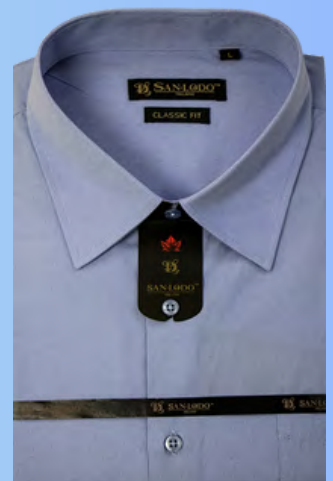

**STOCK**

Material:

80% Cotton 20% Polyester

**CUFF-91001**  
**White**

**CUFF-91002**  
**Lt. Blue**

**CUFF-91003**  
**Black**

**CUFF-91004**  
**Lt. Blue Stripe**