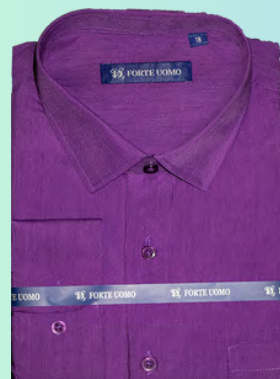

BYS-3288-9
Purple