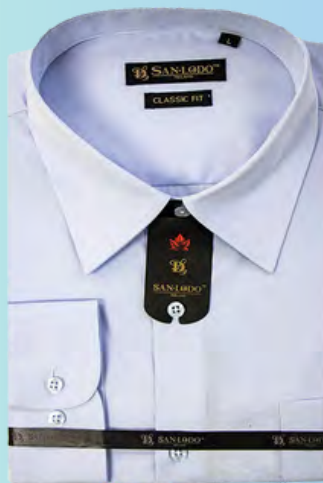

SFL-91386C
SFL-91386S
Blue Stripe