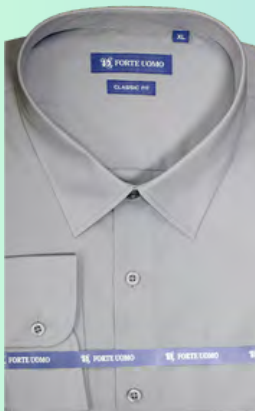

### Solid Shirt Long Sleeve

**Classic Fit  
with Pocket**

#### Men's Solid Shirt

with Pocket,

Slim Fit, Long Sleeve.

**Material:** 35% Cotton 65% Polyester

**Size:** S to 2XL

FTU-3288-1C White

FTU-3288-19C Navy

FTU-3288-20C Lt blue