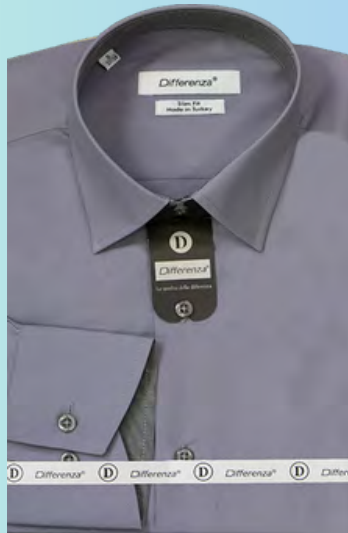

DFA-31575-5S
DFA-31575-5C