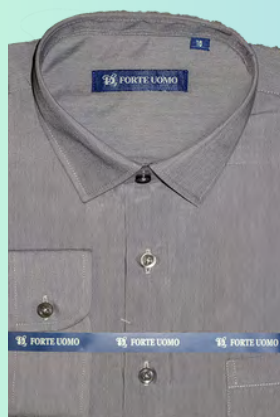

#### Boy's Solid Shirt

Long Sleeve,  
Classic Fit.

**Material:** 35% Cotton 65% Polyester

**Size:** 8 to 20

**BYS-3288-1**  
White

**BYS-3288-2**  
Black

**BYS-3288-3**  
Red

**BYS-3288-4**  
Burgundy