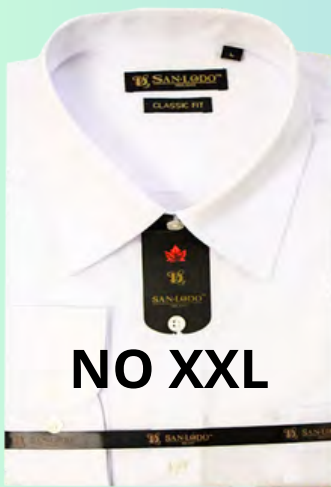

# Men's Dress Shirt Classic and Slim Fit

**Fitting:**

**S - Slim Fit**

**C - Classic Fit**

**Men's Dress Shirt**

High Quality Material,

Placket & Cuffs,

Long Sleeves.

**Material:** 80% Cotton 20% Polyester

**Size:** S to 2XL

**NO XXL**

**SFL-91385C**  
**White**

**SFL-91386C**  
**SFL-91386S**  
**Blue Stripe**

**SFL-91389C**  
**SFL-91389S**  
**Silver Grey**

**SFL-91390C**  
**Black**