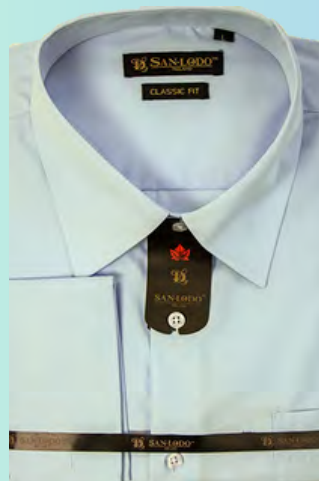

CUFF-91002
Lt. Blue