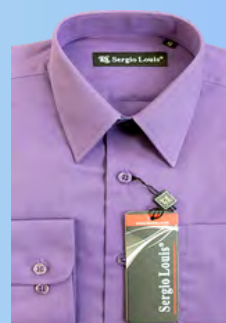

BYS-008

FORTE.UOMO

KID SIZE

STOCK

Boy's Solid Shirt

Long Sleeve, Classic Fit.

Material: 35% Cotton 65% Polyester

Size: 8 to 20