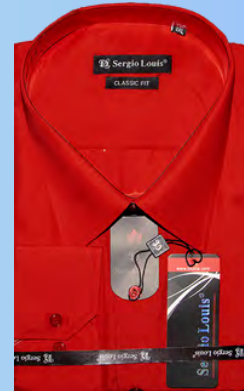

## Men's Solid Shirt

Classic Fit, Long Sleeve.

**Material:** 60% Cotton 40% Polyester

**Size:** S to 2XL

**SGS-62461**  
**Black**

**SGS-62460**  
**White**

**SGS-21677**  
**Red**

**SGS-21680**  
**Burgundy**