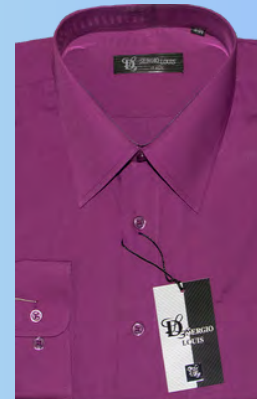

SGS-21684
Purple