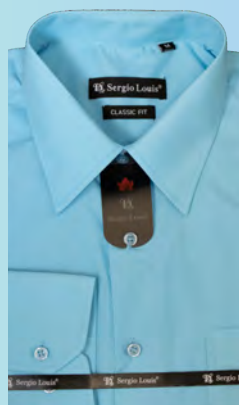

SGS-21690
Light Blue