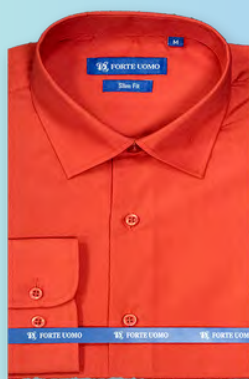

### Solid Shirt Long Sleeve

**Slim Fit  
without Pocket**

**Men's Solid Shirt**  
without Pocket,  
Slim Fit, Long Sleeve.

**Material:**  
35% Cotton 65% Polyester  
**Size:** S to 2XL

**FTU-3288-1S**  
White

**FTU-3288-3S**  
Red

**FTU-3288-16S**  
Blue

**FTU-3288-18S**  
Sky Blue

**FTU-3288-6S**  
Grey

**FTU-3288-7S**  
Light Pink

**FTU-3288-8S**  
Royal Blue

**FTU-3288-19S**  
Navy

**FTU-3288-20S**  
Light Blue