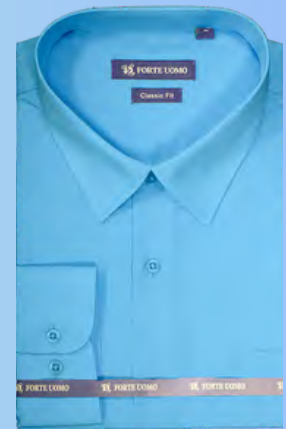

#### Men's Solid Shirt

with Pocket,

Slim Fit, Long Sleeve.

**Material:** 35% Cotton 65% Polyester

**Size:** S to 2XL

FTU-3288-1C White

FTU-3288-19C Navy

FTU-3288-20C Lt blue