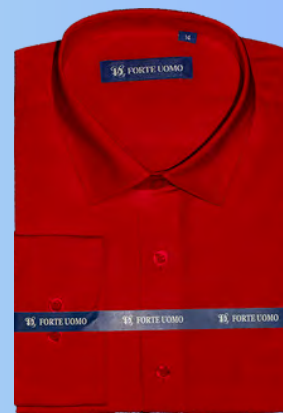

#### Boy's Solid Shirt

Long Sleeve,  
Classic Fit.

**Material:** 35% Cotton 65% Polyester

**Size:** 8 to 20

**BYS-3288-1**  
White

**BYS-3288-2**  
Black

**BYS-3288-3**  
Red

**BYS-3288-4**  
Burgundy