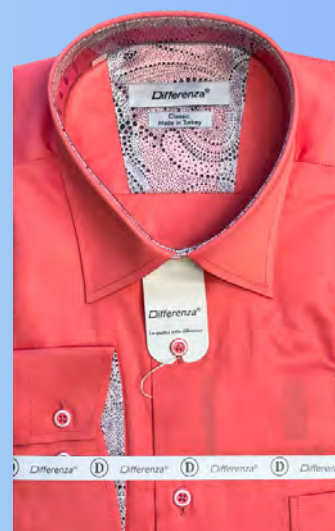

DFA-42512C