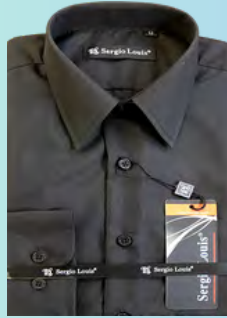

KID SIZE

STOCK

Boy's Solid Shirt

Long Sleeve, Classic Fit.

Material: 60% Cotton 40% Polyester

Size: 8 to 20

BYS-001

BYS-002