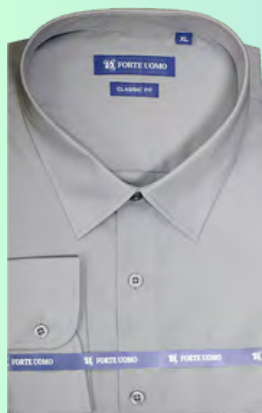

**BYS-3288-8
Blue**

**BYS-3288-9
Purple**

ONLY 10 12

**BYS-3288-11
Coral**

**BYS-3288-12
Turquoise**

Solid Shirt Long Sleeve

**Classic Fit
with Pocket**

Men's Solid Shirt

with Pocket,

Slim Fit, Long Sleeve.

Material: 35% Cotton 65% Polyester

Size: S to 2XL

NO M

FTU-3288-1C
White

NO XXL

FTU-3288-5C
Grey

FTU-3288-19C
Navy

FTU-3288-20C
Lt blue

FTU-3288-6C
Lt Grey

NO L

FTU-3288-2C
Black

FTU-3288-9C
Purple

FTU-3288-12C
Turquoise

Solid Shirt Long Sleeve