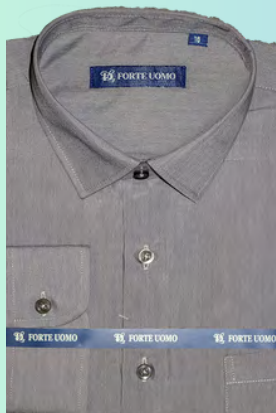

**BYS-3288-1
White**

NO 14 16 20

**BYS-3288-2
Black**

**BYS-3288-3
Red**

NO 16 18

**BYS-3288-4
Burgundy**

**BYS-3288-5
Charcoal**

**BYS-3288-6
Grey**

**BYS-3288-8
Blue**

**BYS-3288-9
Purple**

ONLY 10 12

**BYS-3288-11
Coral**

**BYS-3288-12
Turquoise**

Solid Shirt Long Sleeve

**Classic Fit
with Pocket**

Men's Solid Shirt

with Pocket,

Slim Fit, Long Sleeve.

Material: 35% Cotton 65% Polyester

Size: S to 2XL

NO M

FTU-3288-1C
White

NO XXL

FTU-3288-5C
Grey