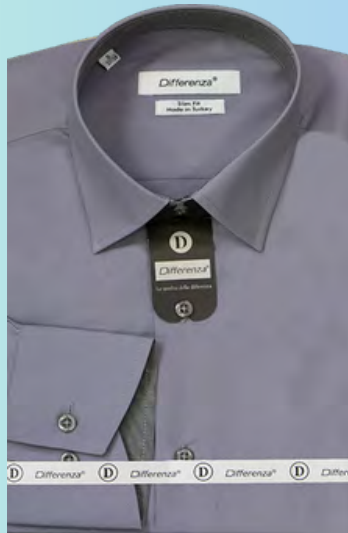

Cuff with 2 buttons and 2 buttonholes which is switch to cufflink

Men's Solid Shirt

Check pattern, trimming on neck, placket & cuffs,
Long Sleeves.

Material: Fabric made in Turkey
67% Cotton 33% Polyester

Size: S to 2XL

Fitting:

S - Slim Fit

C - Classic Fit

DFA-31575-29C

DFA-31575-5S
DFA-31575-5C NO XXL

DFA-31575-12S
DFA-31575-12C

DFA-31575-23S
DFA-31575-23C