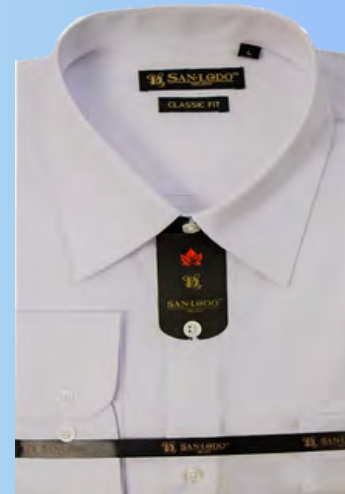

Material: 80% Cotton 20% Polyester

Size: Refer to fitting

SFL-91385C
White
ONLY L XL 3XL

SFL-91386C
SFL-91386S
Blue Stripe

SFL-91389C
SFL-91389S NO XXL
Silver Grey

SFL-91390C
Black
ONLY S L 3XL

SFL-91392C NO S
SFL-91392S ONLY L XL 3XL
Off White