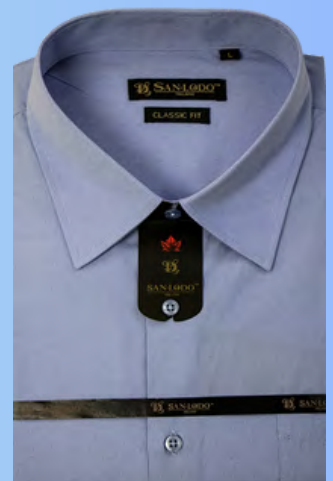

CUFF-91004
Lt. Blue Stripe