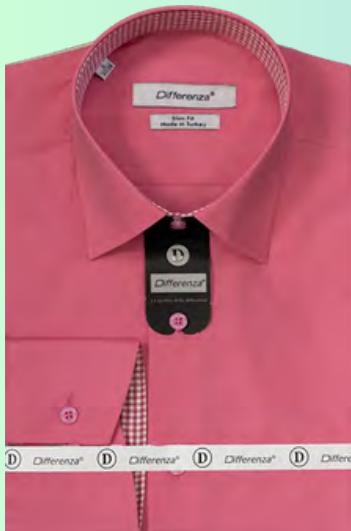

DFA-31575-21S
DFA-31575-21C