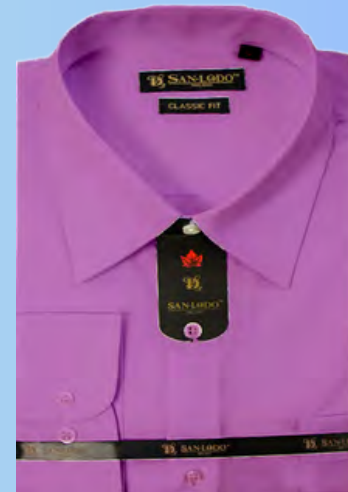

Material: 80% Cotton 20% Polyester

Size: Refer to fitting

SFL-91385C
White
ONLY L XL 3XL

SFL-91386C
SFL-91386S
Blue Stripe

SFL-91389C
SFL-91389S NO XXL
Silver Grey

SFL-91390C
Black
ONLY S L 3XL

SFL-91392C NO S
SFL-91392S ONLY L XL 3XL
Off White