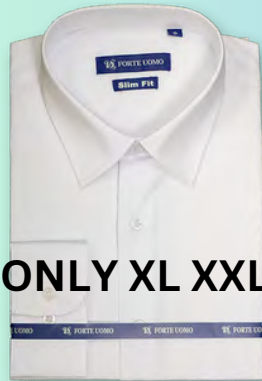

with Pocket,

Slim Fit, Long Sleeve.

Material: 35% Cotton 65% Polyester

Size: S to 2XL

NO M

FTU-3288-1C
White

NO XXL

FTU-3288-5C
Grey

FTU-3288-19C
Navy

FTU-3288-20C
Lt blue

FTU-3288-6C
Lt Grey

NO L

FTU-3288-2C
Black

FTU-3288-9C
Purple

FTU-3288-12C
Turquoise

Solid Shirt Long Sleeve

**Slim Fit
without Pocket**

Men's Solid Shirt
without Pocket,
Slim Fit, Long Sleeve.

Material:
35% Cotton 65% Polyester
Size: S to 2XL

ONLY XL XXL

FTU-3288-1S
White

NO S

FTU-3288-3S
Red

ONLY XL

FTU-3288-16S
Blue

FTU-3288-18S
Sky Blue

FTU-3288-6S
Lt Grey

ONLY XL

FTU-3288-7S
Light Pink

NO S XXL

FTU-3288-8S
Royal Blue

FTU-3288-19S
Navy