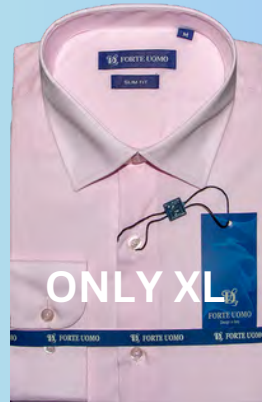

FTU-3288-19C
Navy

FTU-3288-20C
Lt blue

FTU-3288-6C
Lt Grey

NO L

FTU-3288-2C
Black

FTU-3288-9C
Purple

FTU-3288-12C
Turquoise

Solid Shirt Long Sleeve

**Slim Fit
without Pocket**

Men's Solid Shirt
without Pocket,
Slim Fit, Long Sleeve.

Material:
35% Cotton 65% Polyester
Size: S to 2XL

ONLY XL XXL

FTU-3288-1S
White

NO S

FTU-3288-3S
Red

ONLY XL

FTU-3288-16S
Blue

FTU-3288-18S
Sky Blue

FTU-3288-6S
Lt Grey

ONLY XL

FTU-3288-7S
Light Pink

NO S XXL

FTU-3288-8S
Royal Blue

FTU-3288-19S
Navy