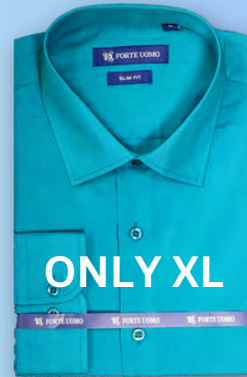

FTU-3288-19C
Navy

FTU-3288-20C
Lt blue

FTU-3288-6C
Lt Grey

NO L

FTU-3288-2C
Black

FTU-3288-9C
Purple

FTU-3288-12C
Turquoise

Solid Shirt Long Sleeve

**Slim Fit
without Pocket**

Men's Solid Shirt
without Pocket,
Slim Fit, Long Sleeve.

Material:
35% Cotton 65% Polyester
Size: S to 2XL

ONLY XL XXL

FTU-3288-1S
White

NO S

FTU-3288-3S
Red

ONLY XL

FTU-3288-16S
Blue

FTU-3288-18S
Sky Blue

FTU-3288-6S
Lt Grey

ONLY XL

FTU-3288-7S
Light Pink

NO S XXL

FTU-3288-8S
Royal Blue

FTU-3288-19S
Navy