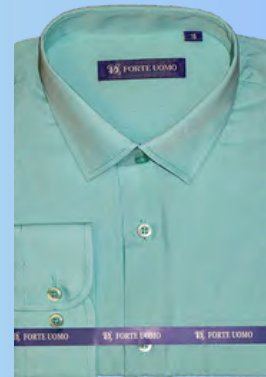

**BYS-3288-1
White**

NO 14 16 20

**BYS-3288-2
Black**

**BYS-3288-3
Red**

NO 16 18

**BYS-3288-4
Burgundy**

**BYS-3288-5
Charcoal**

**BYS-3288-6
Grey**

**BYS-3288-8
Blue**

**BYS-3288-9
Purple**

ONLY 10 12

**BYS-3288-11
Coral**

**BYS-3288-12
Turquoise**

Solid Shirt Long Sleeve

**Classic Fit
with Pocket**

Men's Solid Shirt

with Pocket,

Slim Fit, Long Sleeve.

Material: 35% Cotton 65% Polyester

Size: S to 2XL

NO M

FTU-3288-1C
White

NO XXL

FTU-3288-5C
Grey