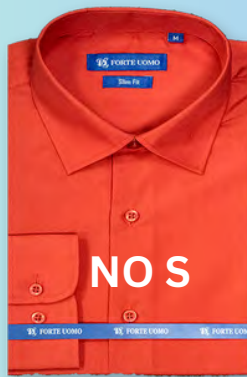

FTU-3288-19C
Navy

FTU-3288-20C
Lt blue

FTU-3288-6C
Lt Grey

NO L

FTU-3288-2C
Black

FTU-3288-9C
Purple

FTU-3288-12C
Turquoise

Solid Shirt Long Sleeve

**Slim Fit
without Pocket**

Men's Solid Shirt
without Pocket,
Slim Fit, Long Sleeve.

Material:
35% Cotton 65% Polyester
Size: S to 2XL

ONLY XL XXL

FTU-3288-1S
White

NO S

FTU-3288-3S
Red

ONLY XL

FTU-3288-16S
Blue

FTU-3288-18S
Sky Blue

FTU-3288-6S
Lt Grey

ONLY XL

FTU-3288-7S
Light Pink

NO S XXL

FTU-3288-8S
Royal Blue

FTU-3288-19S
Navy