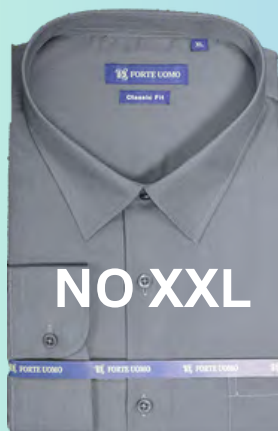

**BYS-3288-8
Blue**

**BYS-3288-9
Purple**

ONLY 10 12

**BYS-3288-11
Coral**

**BYS-3288-12
Turquoise**

Solid Shirt Long Sleeve

**Classic Fit
with Pocket**

Men's Solid Shirt

with Pocket,

Slim Fit, Long Sleeve.

Material: 35% Cotton 65% Polyester

Size: S to 2XL

NO M

FTU-3288-1C
White

NO XXL

FTU-3288-5C
Grey

FTU-3288-19C
Navy

FTU-3288-20C
Lt blue

FTU-3288-6C
Lt Grey

NO L

FTU-3288-2C
Black

FTU-3288-9C
Purple

FTU-3288-12C
Turquoise

Solid Shirt Long Sleeve