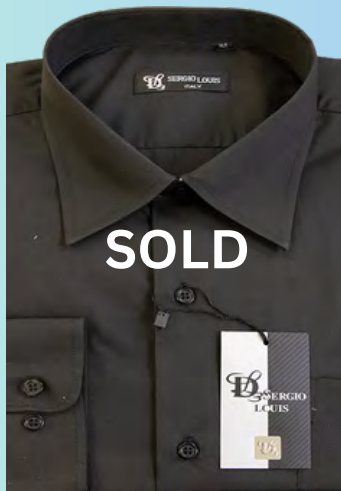

Size: S to 2XL

SFL-91394C S~XXXL
SFL-91394S
Burgundy

SFL-91395C NO S XXL
SFL-91395S
Blue Stripe

SFL-91399C
SFL-91399S
Beige Stripe

SFL-91396S
Black Stripe

SFL-91397C
SFL-91397S
Burg Chest

SFL-91398C
SFL-91398S
Blue Chest

STOCK

DL SERGIO LOUIS[®]
ITALY

Solid Shirt
Long Sleeve

Classic Fit
BIG & TALL SIZE

Men's Solid Shirt

Big & Tall Size,

Classic Fit, Long Sleeve.

Material: 60% Cotton 40% Polyester

Size: **LT to 4XLT**

NO LT 3LT

BIG-001
White

SOLD

BIG-002
Black

BIG-004
Red

BIG-005
Green

NO
3XLT 4XLT