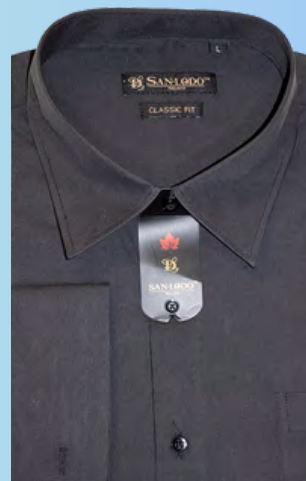

SGS-82460K

CUFF-91003
Black