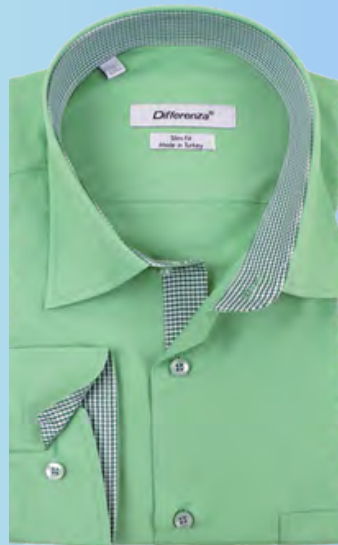

DFA-31575-15C