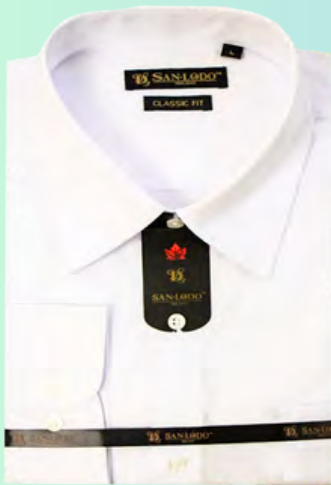

Men's Dress Shirt Classic and Slim Fit

Fitting:

S - Slim Fit   **S-XXL**
C - Classic Fit   **S-3XL**

Men's Dress Shirt

High Quality Material,
Placket & Cuffs,
Long Sleeves.

Material: 80% Cotton 20% Polyester

Size: Refer to fitting

SFL-91385C
White
ONLY L XL 3XL