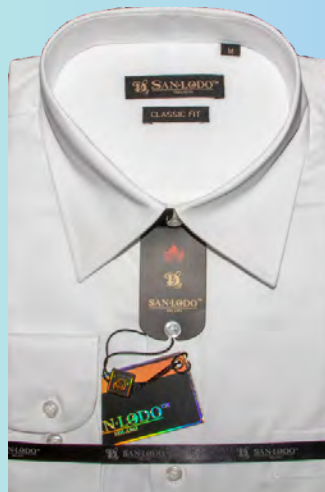

Material: 80% Cotton 20% Polyester

Size: Refer to fitting

SFL-91385C
White
ONLY L XL 3XL

SFL-91386C
SFL-91386S
Blue Stripe

SFL-91389C
SFL-91389S NO XXL
Silver Grey

SFL-91390C
Black
ONLY S L 3XL

SFL-91392C NO S
SFL-91392S ONLY L XL 3XL
Off White