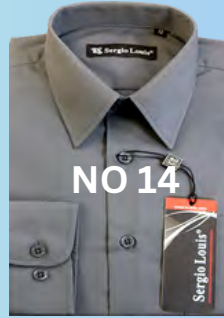

KID SIZE

STOCK

Boy's Solid Shirt

Long Sleeve, Classic Fit.

Material: 60% Cotton 40% Polyester

Size: 8 to 20

BYS-001

BYS-002