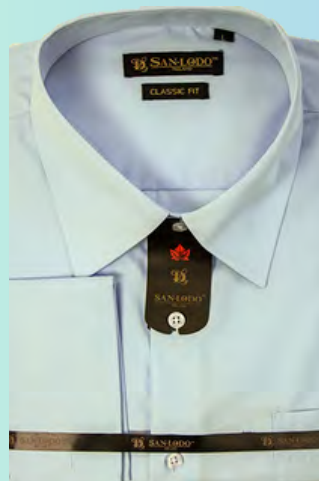

Long Sleeve, Classic Fit

French Cuff

Size: S to 2XL

Material:

60% Cotton

40% Polyester

STOCK

TUXE-001
Tuxedo Shirt

Men's French Cuff Shirt

Long Sleeve, Classic Fit

French Cuff, Cufflink Shirt

Size: S to 3XL

STOCK

Material:

80% Cotton 20% Polyester

CUFF-91001
White