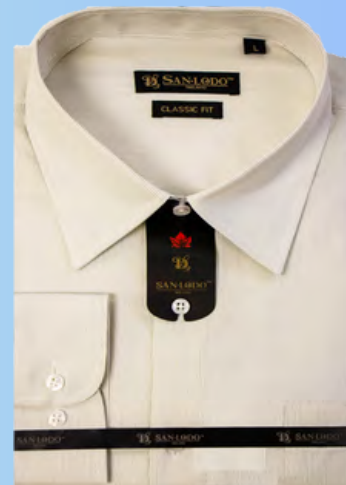

SFL-91399C
SFL-91399S
Beige Stripe