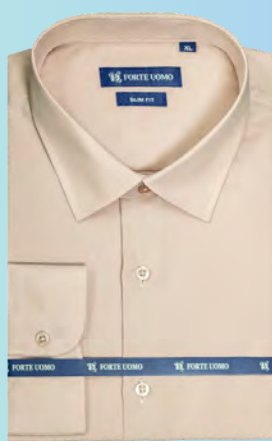

FTU-3288-16S
Blue

FTU-3288-18S
Sky Blue

FTU-3288-6S
Lt Grey

ONLY XL

FTU-3288-7S
Light Pink

NO S XXL

FTU-3288-8S
Royal Blue

FTU-3288-19S
Navy

FTU-3288-20S
Light Blue

FTU-3288-12S
Turquoise

Solid Shirt Long Sleeve

**Slim Fit
without Pocket**

Men's Solid Shirt

without Pocket,
Slim Fit, Long Sleeve.

Material:

35% Cotton 65% Polyester

Size: S to 2XL

FTU-3288-17S
Orange

FTU-3288-14S
BEI

FTU-3288-9S
PRP

FTU-3288-5S
Grey

FTU-3288-2S
Black