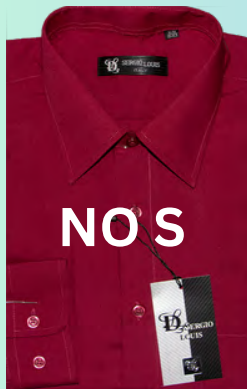

**NO S
SGS-21680
Burgundy**