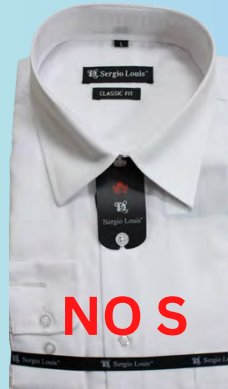

Classic Fit
BIG & TALL SIZE

Men's Solid Shirt

Big & Tall Size,

Classic Fit, Long Sleeve.

Material: 60% Cotton 40% Polyester

Size: **LT to 4XLT**

BIG-009 NO 3XLT
BEI

BIG-010
VLT

BIG-011 NO 3XLT 4XLT
LT BLU

**Solid Shirt
Long Sleeve**

**Classic Fit
Four Seasons Stock**

Men's Solid Shirt

Classic Fit, Long Sleeve.

Material: 60% Cotton 40% Polyester

Size: S to 2XL

**SGS-62461
Black**