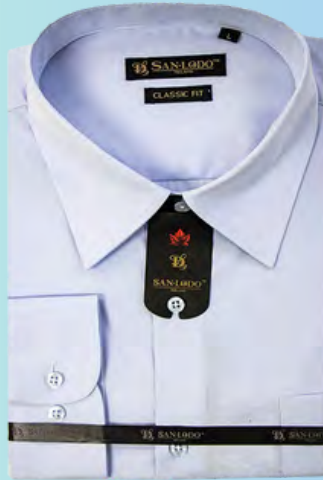

SFL-91386C
SFL-91386S
Blue Stripe