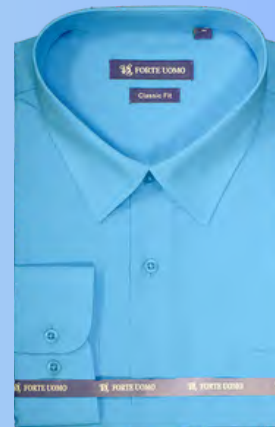

**BYS-3288-8
Blue**

**BYS-3288-9
Purple**

ONLY 10 12

**BYS-3288-11
Coral**

**BYS-3288-12
Turquoise**

Solid Shirt Long Sleeve

**Classic Fit
with Pocket**

Men's Solid Shirt

with Pocket,

Slim Fit, Long Sleeve.

Material: 35% Cotton 65% Polyester

Size: S to 2XL

NO M

FTU-3288-1C
White

NO XXL

FTU-3288-5C
Grey

FTU-3288-19C
Navy

FTU-3288-20C
Lt blue

FTU-3288-6C
Lt Grey

NO L

FTU-3288-2C
Black

FTU-3288-9C
Purple

FTU-3288-12C
Turquoise

Solid Shirt Long Sleeve