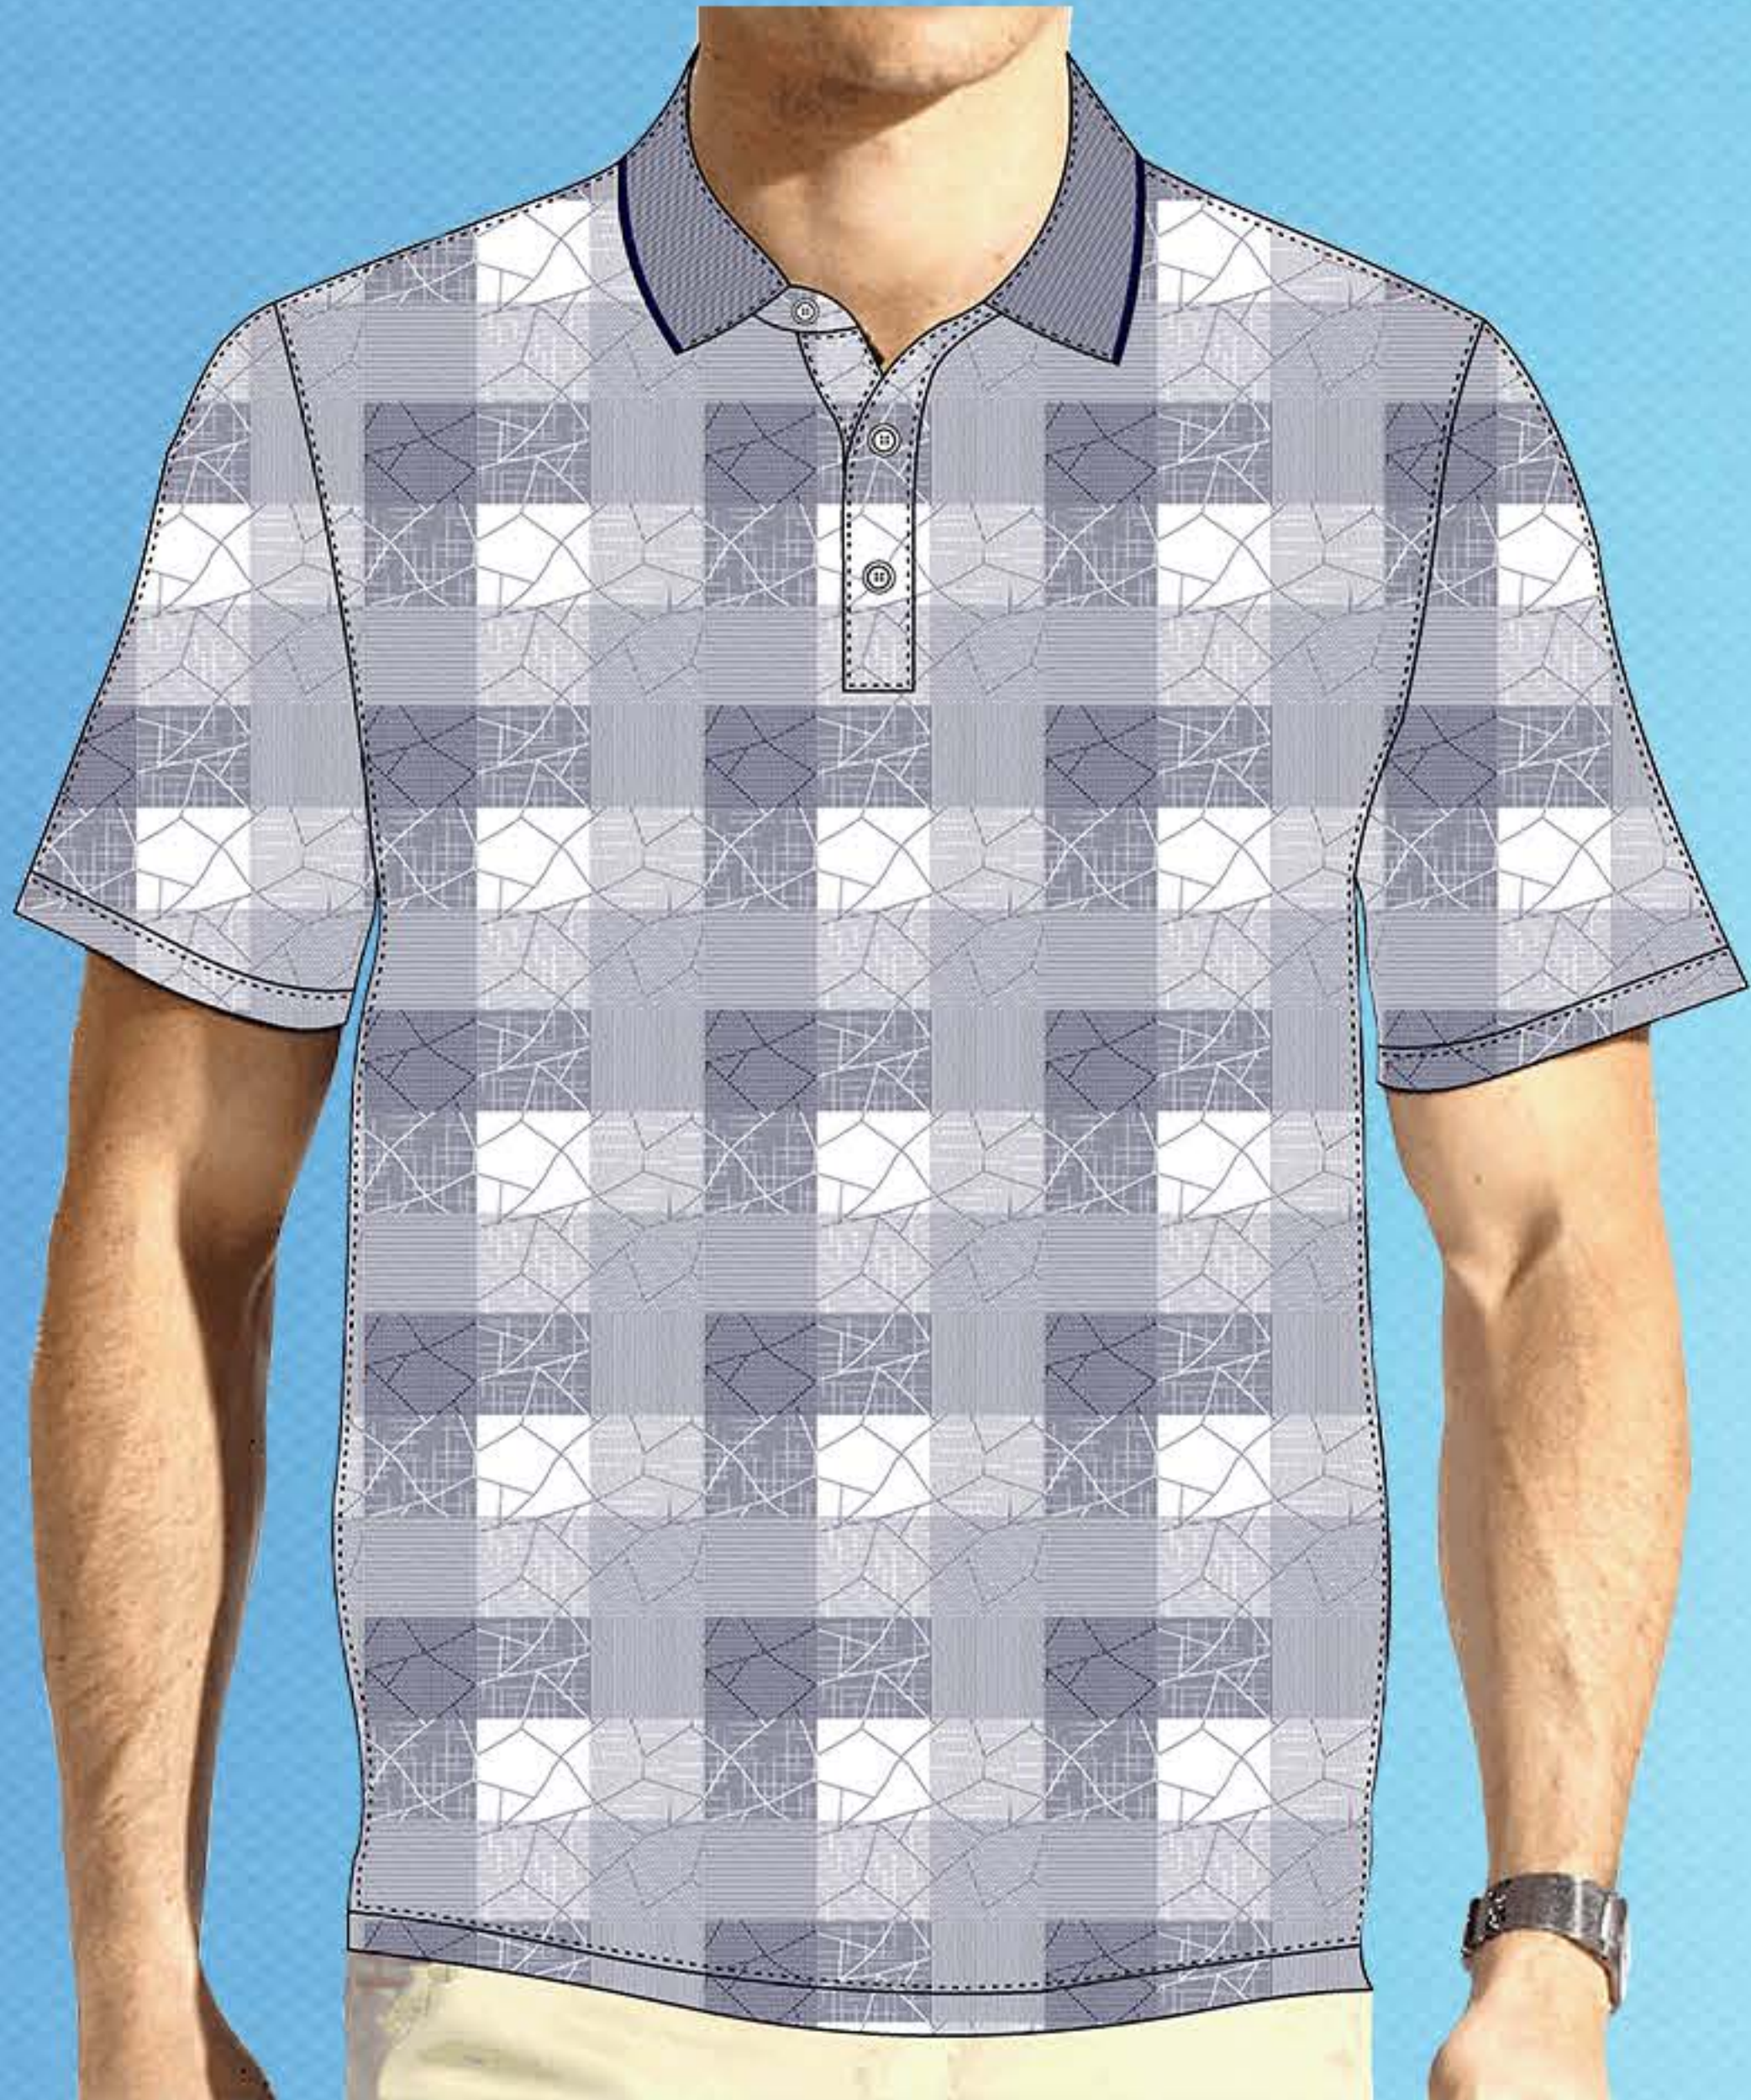

PLS-22611

PLS-22612

PLS-22623

Men's Polo T-Shirt

Men's printed Polo
High quality material
short sleeve with pocket
Material: 60% Cotton
40% Polyester
Size: S, M, L, XL, XXL

PLS-22620

PLS-22616

PLS-22619