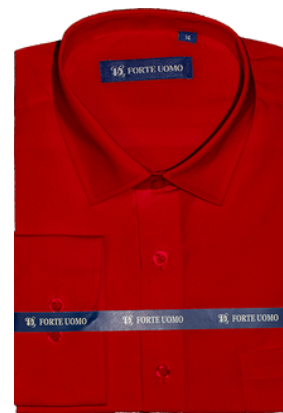

BYS-3288-16

BYS-3288-18

BYS-3288-19

BYS-3288-20

Boy Solid Shirt Long Sleeve

**Classic Fit
KID SIZE**

Boy's Solid Shirt

Long Sleeve,

Classic Fit.

Material: 35% Cotton 65% Polyester

Size: 8 to 20

**BYS-3288-1
White**

**BYS-3288-2
Black**

**BYS-3288-3
Red**

**BYS-3288-4
Burgundy**

**BYS-3288-5
Charcoal**

**BYS-3288-6
Grey**

**BYS-3288-8
Blue**

**BYS-3288-9
Purple**

**BYS-3288-11
Coral**

**BYS-3288-12
Turquoise**

Solid Shirt Long Sleeve

**Classic Fit
with Pocket**

Men's Solid Shirt

with Pocket,

Slim Fit, Long Sleeve.

Material: 35% Cotton 65% Polyester

Size: S to 2XL

FTU-3288-1C
White

FTU-3288-2C
Black

FTU-3288-5C
Grey

FTU-3288-6C
Lt. Grey