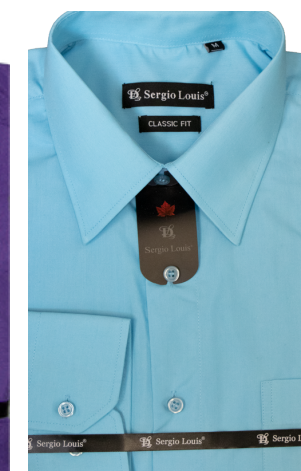

**BIG-008
Purple**

SGS-9020T

SGS-9024T

Solid Shirt Long Sleeve

Classic Fit
Four Seasons Stock

Men's Solid Shirt

Bigger Package Size, Classic Fit,
Long Sleeve.

Material: 60% Cotton 40% Polyester

Size: S to 2XL

SGS-62461
Black

SGS-62460
White

SGS-21677
Red

SGS-21680
Burgundy

SGS-21672
Orange

SGS-21684
Purple

SGS-21683
Dark Purple

SGS-21690
Light Blue

SGS-62465
Grey

SGS-3288-1C
SGS-3288-1S
White

KID SIZE

Boy's Solid Shirt

Long Sleeve, Classic Fit.

Material: 60% Cotton 40% Polyester

Size: 8 to 20