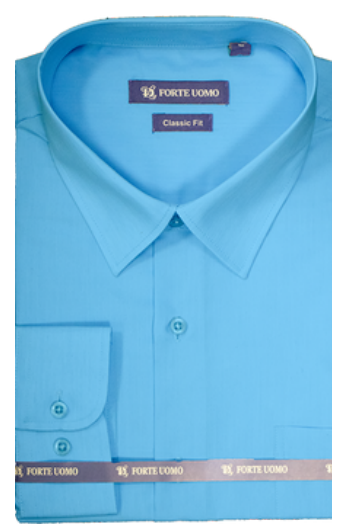

**BYS-3288-6
Grey**

**BYS-3288-8
Blue**

**BYS-3288-9
Purple**

**BYS-3288-11
Coral**

**BYS-3288-12
Turquoise**

Solid Shirt Long Sleeve

**Classic Fit
with Pocket**

Men's Solid Shirt

with Pocket,

Slim Fit, Long Sleeve.

Material: 35% Cotton 65% Polyester

Size: S to 2XL

FTU-3288-1C
White

FTU-3288-2C
Black

FTU-3288-5C
Grey

FTU-3288-6C
Lt. Grey

FTU-3288-9C
Purple

FTU-3288-12C
Turquoise

FTU-3288-19C
Navy

FTU-3288-20C
Lt blue

Solid Shirt Long Sleeve

**Slim Fit
without Pocket**

Men's Solid Shirt
without Pocket,
Slim Fit, Long Sleeve.

Material: 35% Cotton 65% Polyester
Size: S to 2XL