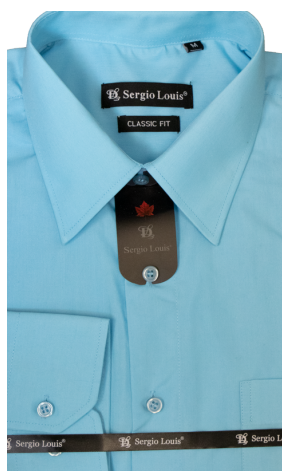

SGS-21690
Light Blue