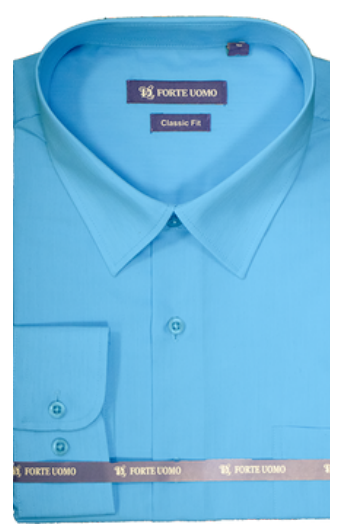

BYS-3288-11
Coral

BYS-3288-12
Turquoise

Solid Shirt Long Sleeve

**Classic Fit
with Pocket**

Men's Solid Shirt

with Pocket,

Slim Fit, Long Sleeve.

Material: 35% Cotton 65% Polyester

Size: S to 2XL

FTU-3288-1C
White

FTU-3288-2C
Black

FTU-3288-5C
Grey

FTU-3288-6C
Lt. Grey

FTU-3288-9C
Purple

FTU-3288-12C
Turquoise

FTU-3288-19C
Navy

FTU-3288-20C
Lt blue

Solid Shirt Long Sleeve

**Slim Fit
without Pocket**

Men's Solid Shirt
without Pocket,
Slim Fit, Long Sleeve.

Material: 35% Cotton 65% Polyester
Size: S to 2XL

FTU-3288-1S
White

FTU-3288-2S
Black