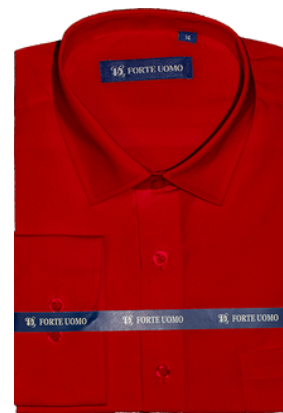

BYS-3288-4
Burgundy