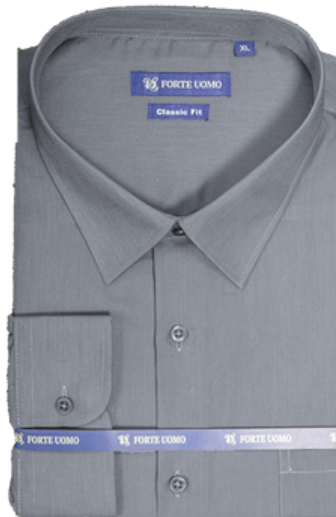

BYS-3288-11
Coral

BYS-3288-12
Turquoise

Solid Shirt Long Sleeve

**Classic Fit
with Pocket**

Men's Solid Shirt

with Pocket,

Slim Fit, Long Sleeve.

Material: 35% Cotton 65% Polyester

Size: S to 2XL

FTU-3288-1C
White

FTU-3288-2C
Black

FTU-3288-5C
Grey

FTU-3288-6C
Lt. Grey

FTU-3288-9C
Purple

FTU-3288-12C
Turquoise

FTU-3288-19C
Navy

FTU-3288-20C
Lt blue

Solid Shirt Long Sleeve

**Slim Fit
without Pocket**

Men's Solid Shirt
without Pocket,
Slim Fit, Long Sleeve.

Material: 35% Cotton 65% Polyester
Size: S to 2XL

FTU-3288-1S
White

FTU-3288-2S
Black