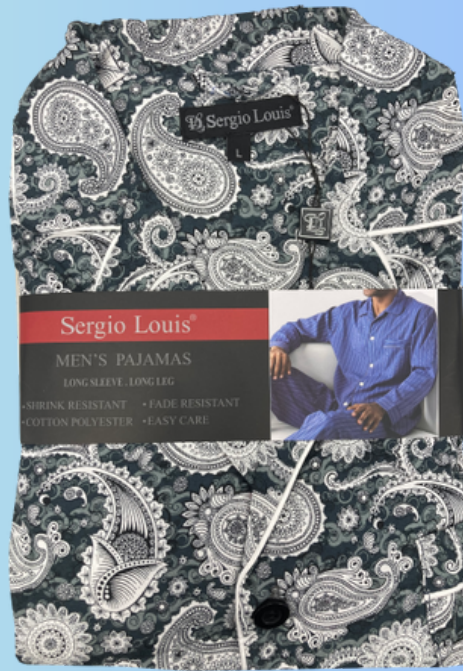

STOCK

Microfiber Pajama Matching Bottom

Men's Pajama Set
Matching pant,
Top + Bottom
Material: 100% microfiber
Size: S to 2XL

PJ-33507

PJ-33508

PJ-33509

PJ-33510

TC Pajama Matching Bottom

STOCK

Men's Pajama Set
Matching pant,
Top + Bottom
Material: 100% Polyester
Size: S to 2XL

All Styles: None XXL

PJ-33501
None: "S"

PJ-33502
None: "S"

PJ-33504

PJ-33506