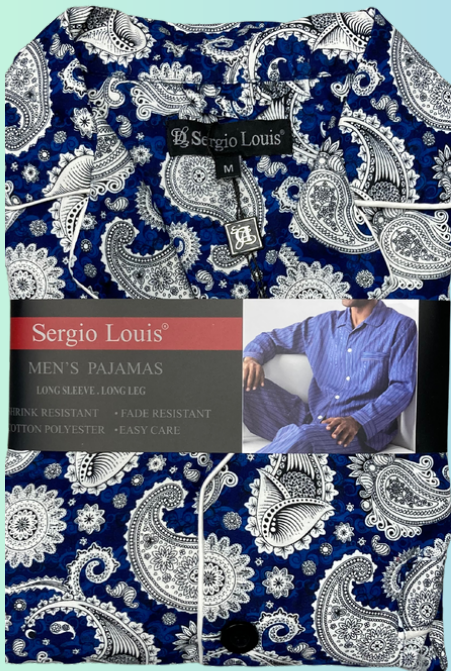

STOCK

Microfiber Pajama Matching Bottom

Men's Pajama Set
Matching pant,
Top + Bottom
Material: 100% microfiber
Size: S to 2XL

PJ-33507

PJ-33508

PJ-33509

PJ-33510

TC Pajama Matching Bottom

STOCK

Men's Pajama Set
Matching pant,
Top + Bottom
Material: 100% Polyester
Size: S to 2XL

All Styles: None XXL

PJ-33501
None: "S"

PJ-33502
None: "S"

PJ-33504

PJ-33506