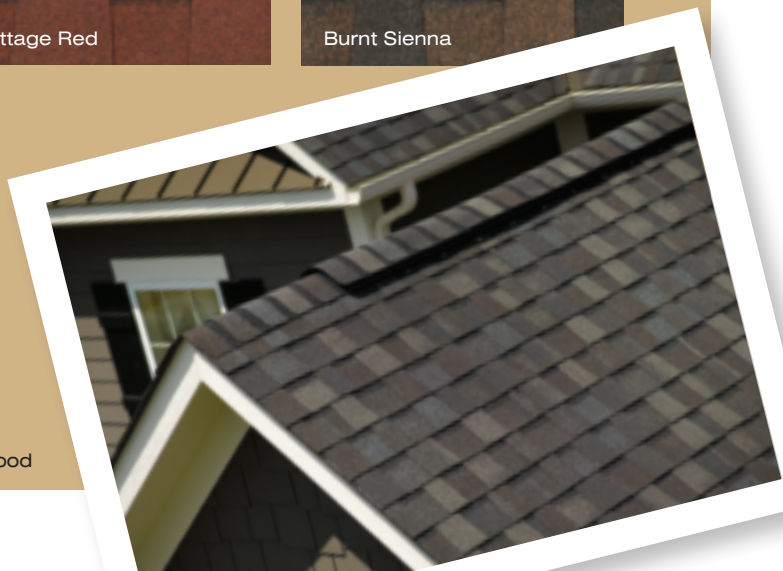

# LANDMARK® color palette

Silver Birch

Mist White

Cobblestone Gray

Sunrise Cedar

Mojave Tan

Weathered Wood

Georgetown Gray

Colonial Slate

Driftwood

Resawn Shake

Heather Blend

Pewter

Atlantic Blue

Hunter Green

Cottage Red

Burnt Sienna

Moire Black

Charcoal Black

Shown in Driftwood