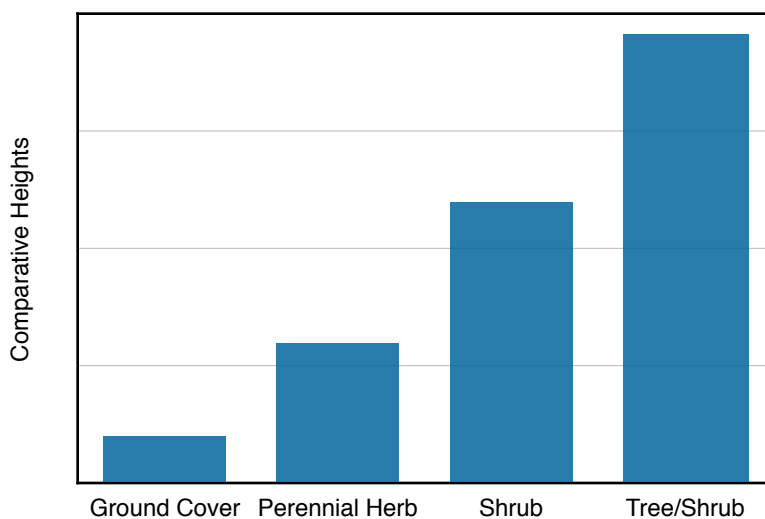

California Native Plant Species for Integrated Pest Management (IPM)

	Scientific Name	Common Name	Plant Type	Bloom Months	Habitat
22	Rhamnus purshiana	Cascara Buckthorn	Shrub	April-June	Understory
23	Rhus aromatica & ovata	Fragrant Sumac Sugar Bush	Shrub	April-June	Exposed
24	Rosa californica & gymnocarpa	California Rose Nootka Rose	Shrub	May-June	Interior Understory
25	Rubus ursinus	California Blackberry	Vine/Shrub	February-May	Emergent
26	Rudbeckia californica	California Cone Flower	Perennial Herb	July-August	Meadows
27	Salix lasiolepis & lucida ssp. las.	Arroyo Willow Shining Willow	Tree/Shrub	February-March	Riparian
28	Sambucus nigra & racemosa	Blue Elderberry Red Elderberry	Shrub	March-July	Emergent Understory
29	Solidago spatuklata	Coast Goldenrod	Perennial Herb	August- September	Emergent Understory
30	Symphoricarpos albus	Common Snowberry	Shrub	June-July	Emergent
31	Viburnum ellipticum	Common Viburnum	Shrub	May-June	Exposed

List compiled by John Trewin of *Back To The Garden* from: CalFlora.org; "What Grows Here" Wizard, Humboldt County Native; Floral Host Plants of Syrphidae and Tachinidae (Diptera) of Central Illinois; JOHN F. TOOKER, MARTIN HAUSER, AND LAWRENCE M. HANKS Department of Entomology, University of Illinois at Urbana-Champaign, Urbana, IL 61801.

Plant Matrix