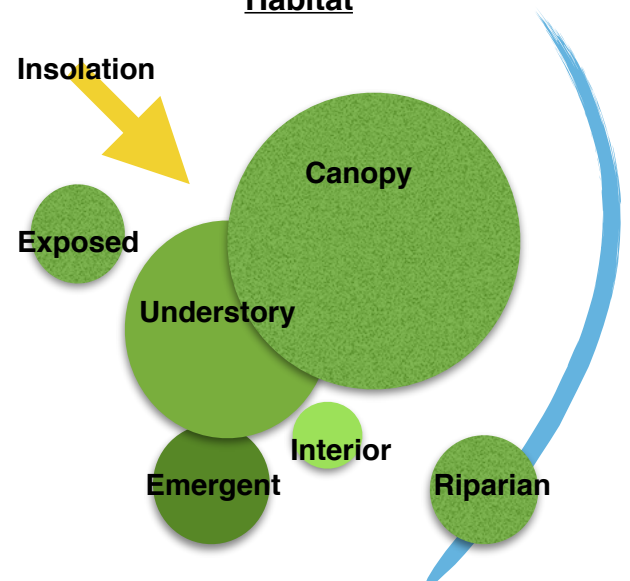

California Native Plant Species for Integrated Pest Management (IPM)

	Scientific Name	Common Name	Plant Type	Bloom Months	Habitat
22	Rhamnus purshiana	Cascara Buckthorn	Shrub	April-June	Understory
23	Rhus aromatica & ovata	Fragrant Sumac Sugar Bush	Shrub	April-June	Exposed
24	Rosa californica & gymnocarpa	California Rose Nootka Rose	Shrub	May-June	Interior Understory
25	Rubus ursinus	California Blackberry	Vine/Shrub	February-May	Emergent
26	Rudbeckia californica	California Cone Flower	Perennial Herb	July-August	Meadows
27	Salix lasiolepis & lucida ssp. las.	Arroyo Willow Shining Willow	Tree/Shrub	February-March	Riparian
28	Sambucus nigra & racemosa	Blue Elderberry Red Elderberry	Shrub	March-July	Emergent Understory
29	Solidago spatuklata	Coast Goldenrod	Perennial Herb	August- September	Emergent Understory
30	Symphoricarpos albus	Common Snowberry	Shrub	June-July	Emergent
31	Viburnum ellipticum	Common Viburnum	Shrub	May-June	Exposed

List compiled by John Trewin of *Back To The Garden* from: CalFlora.org; "What Grows Here" Wizard, Humboldt County Native; Floral Host Plants of Syrphidae and Tachinidae (Diptera) of Central Illinois; JOHN F. TOOKER, MARTIN HAUSER, AND LAWRENCE M. HANKS Department of Entomology, University of Illinois at Urbana-Champaign, Urbana, IL 61801.

Plant Matrix

Habitat