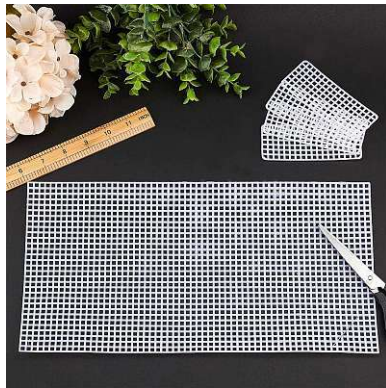

Vinyl Mesh
#3132 | $3.95

Make your own bonnets with the Vinyl Mesh.

- 13.5" x 22.5" sheet
- 3/32" hole sizes
- 12 sheets per pack
- 125 per case
- 34% profit margin
- Suggested Retail Price - $5.95