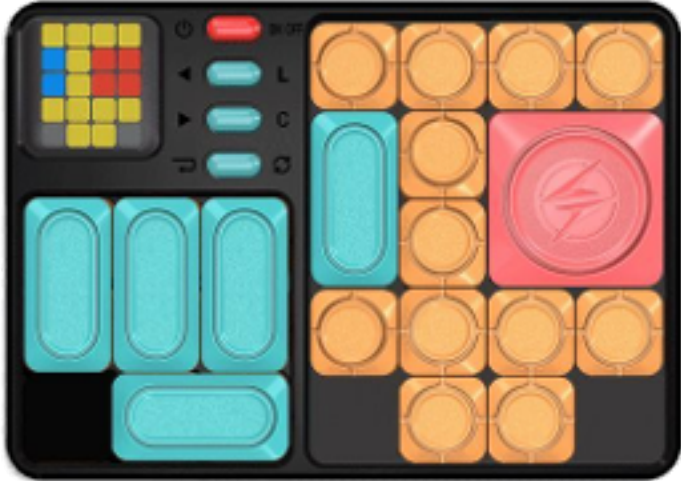

ELECTRONIC VERSION, SIMILAR TO RUSH HOUR

RushHour not available from MayKo

Super Maze Game

#3793 | $18.35

Challenge yourself and experience the satisfaction of solving puzzles. Can you get the red square to the bottom center?

- 2 AA batteries (not included)
- Over 500 levels to complete
- More challenging the higher the levels
- Mute and adjustable volume
- 7" x 5" x 1"
- 60 per case
- Retail ready display box
- 38% profit margin
- Suggested Retail Price - $29.55