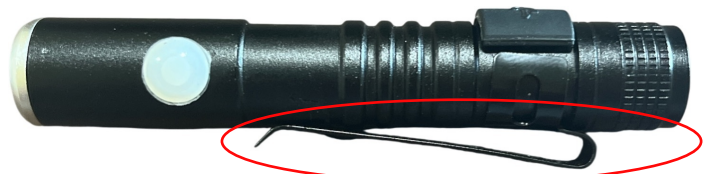

Standard clip attachment.