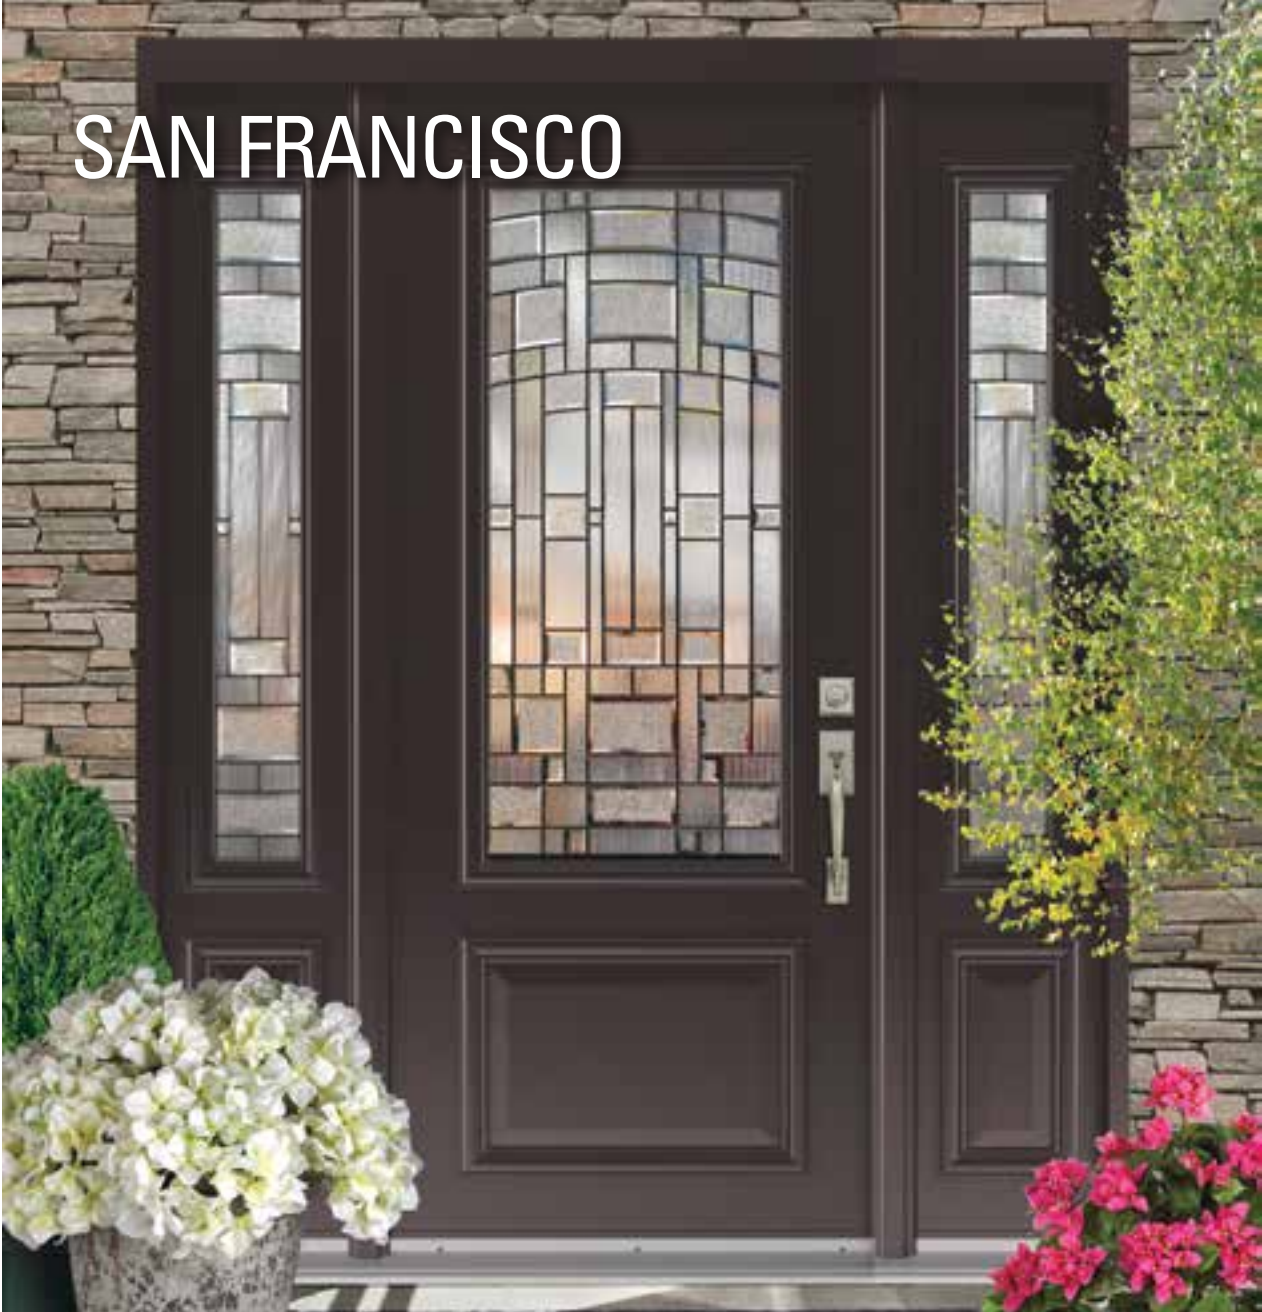

SAN FRANCISCO

SAN FRANCISCO GLASS DETAILS

A	Seedy
B	Sparklolute Bevel
C	1/8" Reeded
D	Clear Bevel
E	Patina Caming

Privacy Level