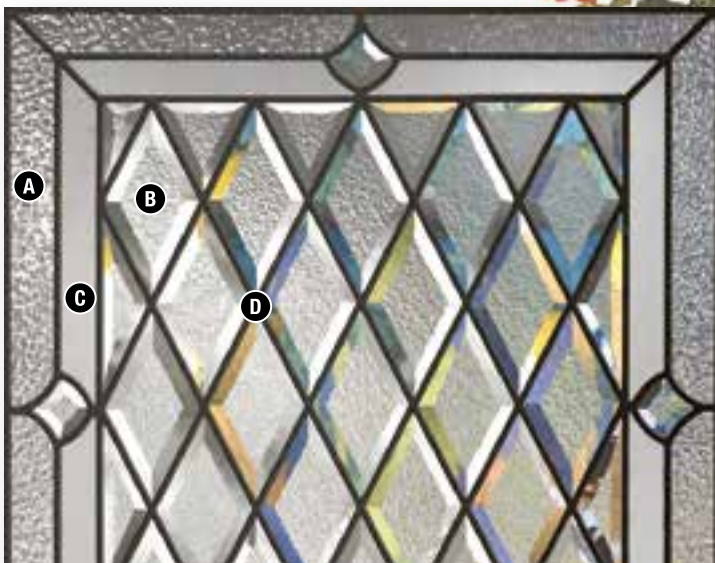

A Granite

B Oceana Bevel

C Listral

D Patina Caming

Privacy Level

See opposite page for additional glass sizes for this collection.

LISBON

LB-848 LB-2248