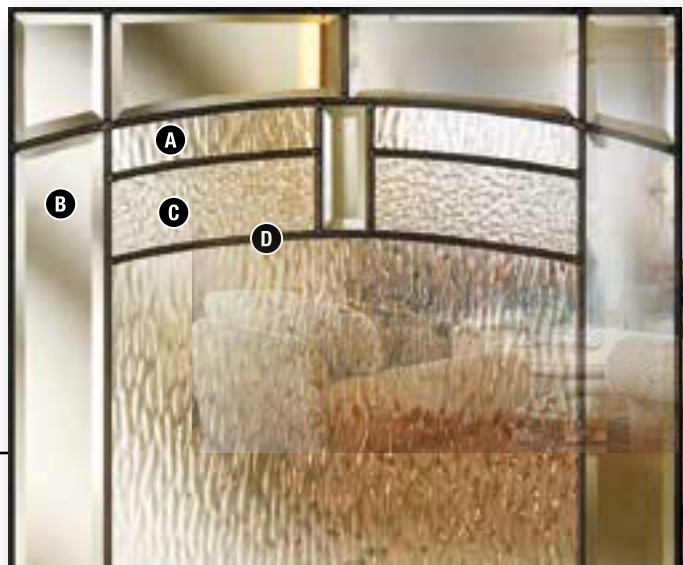

PINEVALLEY GLASS DETAILS

A	Clear Water
B	Clear Bevel
C	Granite Glass
D	Patina Caming

Privacy Level

See opposite page for additional glass sizes for this collection.

PINE VALLEY

PV-2264

PV-764

PV-2214