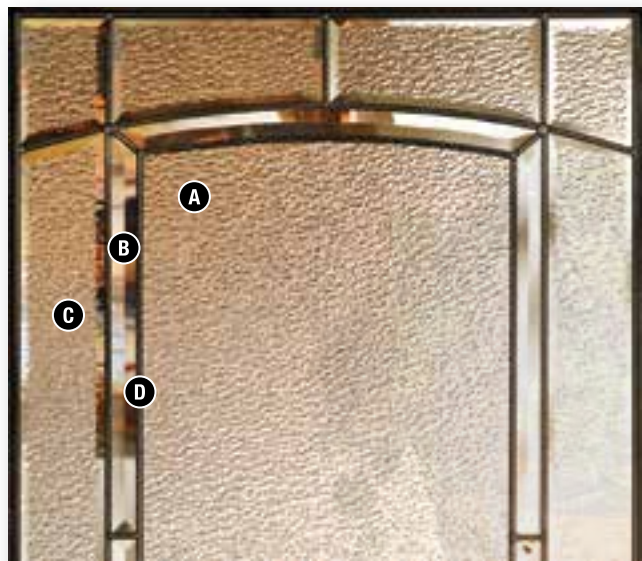

GL-2217

GLACIER STANDARD SIZES AVAILABLE

Available Transoms

CONCORD

CONCORD CO-2248 and CO-848 Sidelites

CONCORD GLASS DETAILS

A	Granite
B	Clear Bevel
C	Granite Bevel
D	Patina Caming

Privacy Level