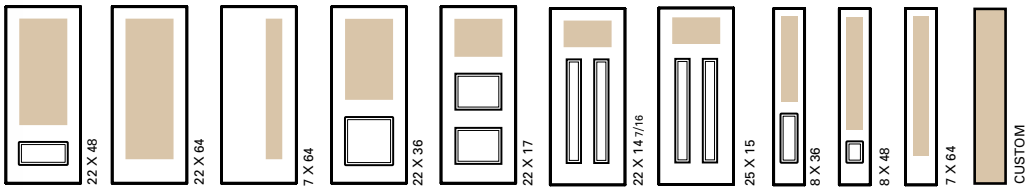

AMSTERDAM II STANDARD SIZES AVAILABLE