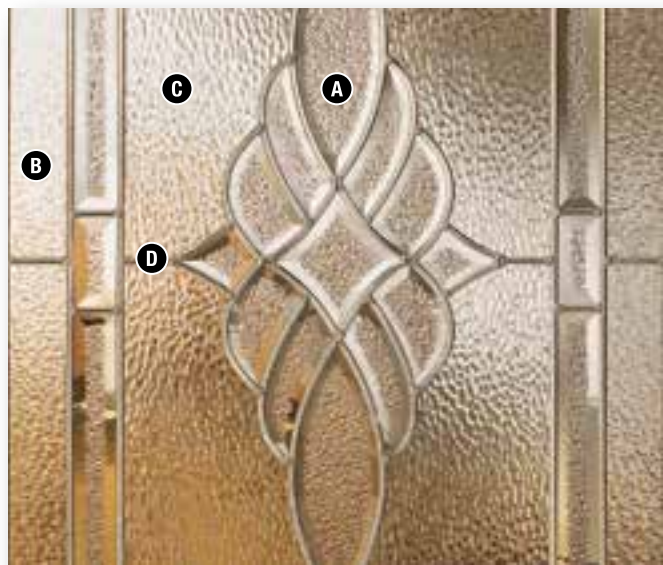

AMSTERDAM II GLASS DETAILS

- | | |
|---|-------------------|
| A | Sparklomite Bevel |
| B | Granite |
| C | Hammered |
| D | Zinc Caming |

Privacy Level

See opposite page for additional glass sizes for this collection.