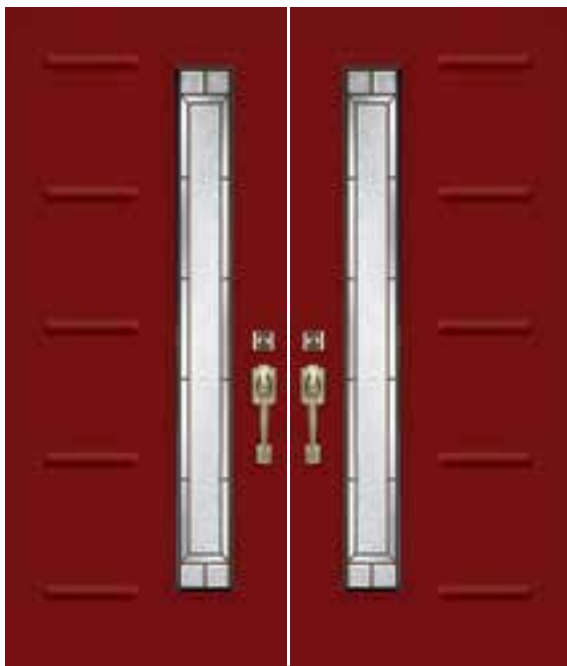

CONCORD

CO-764

CONCORD STANDARD SIZES AVAILABLE

Available Transoms