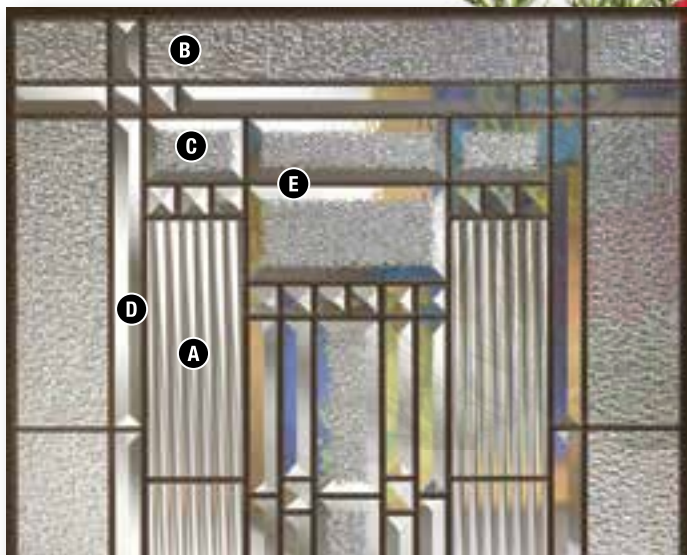

OH-2248

OAKHILL STANDARD SIZES AVAILABLE

Available Transoms

KINGSTON

KINGSTON KI-2248 and Sidelites KI-848

KINGSTON GLASS DETAILS

A	1/2" Reeded
B	Granite
C	Sparkolite Bevel
D	Clear Bevel
E	Patina Caming

Privacy Level