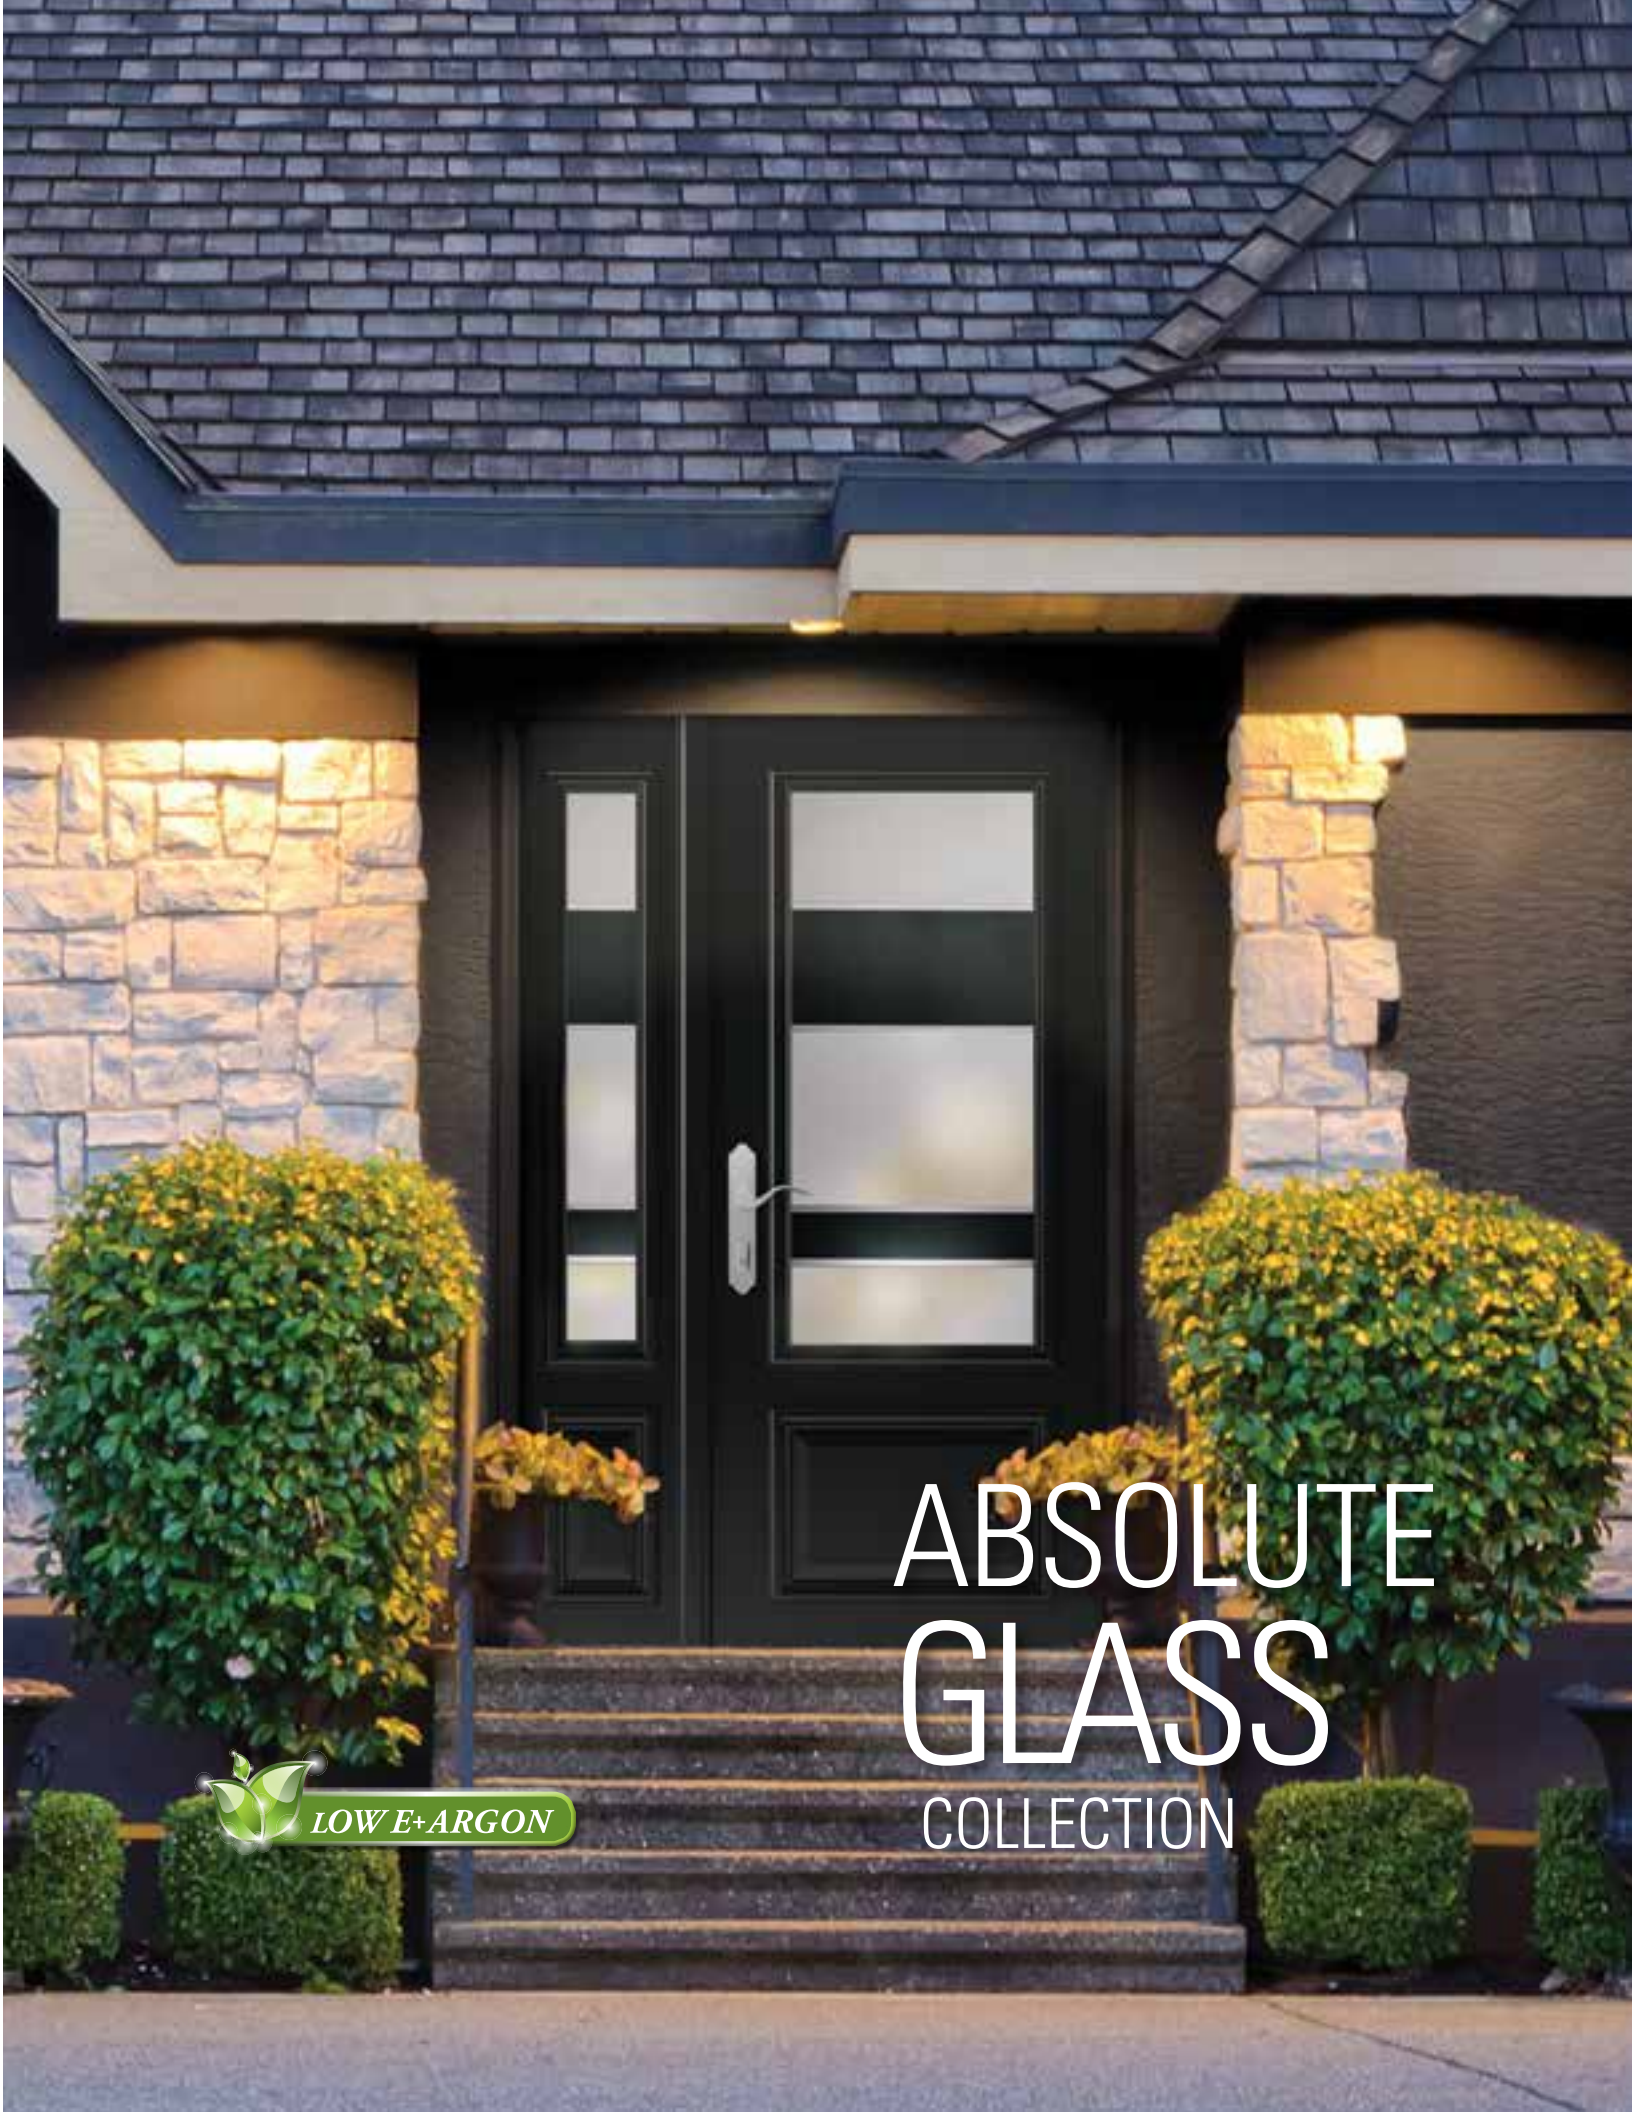

ABSOLUTE GLASS COLLECTION