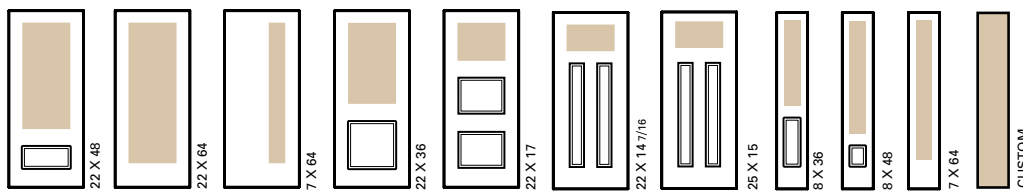

PV-2217

PV-848

PV-2248

PV-764

PINE VALLEY STANDARD SIZES AVAILABLE

Available Transoms

AMSTERDAM II

AMSTERDAM AM-2264