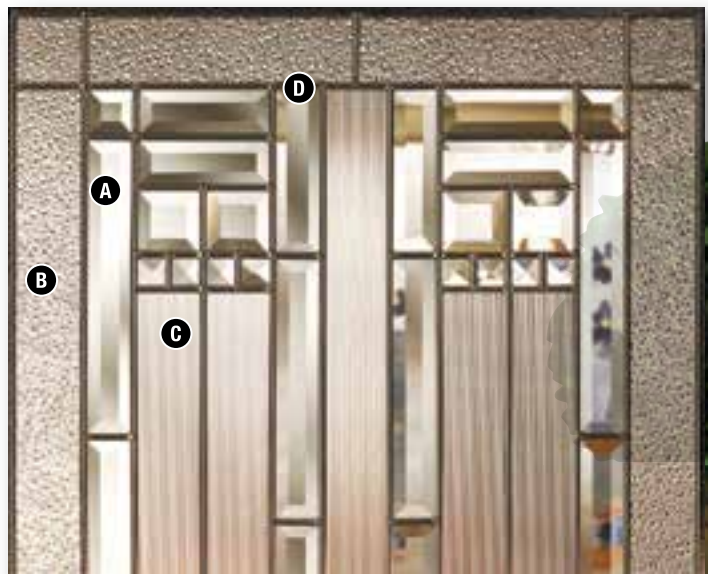

GLACIER

GL-2264

GLACIER GLASS DETAILS

A Clear Bevel

B Sparkolite

C 1/8" Reed

D Patina Caming

Privacy Level