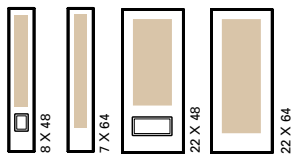

MATISSE GLASS DETAILS

- A White Acid Etched
- B Superline
- C Silver Caming

Available Transoms

Privacy Level