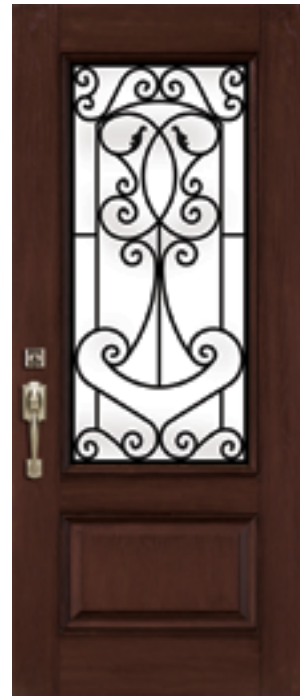

Brela Wrough Iron Galss Collection. See page 32 for details.

WROUGHT IRON
GLASS COLLECTION

Standard
Sizes
Available

Available Transoms

ANTONELLA

WI-AN-2264

WI-AN-764

WI-AN-848