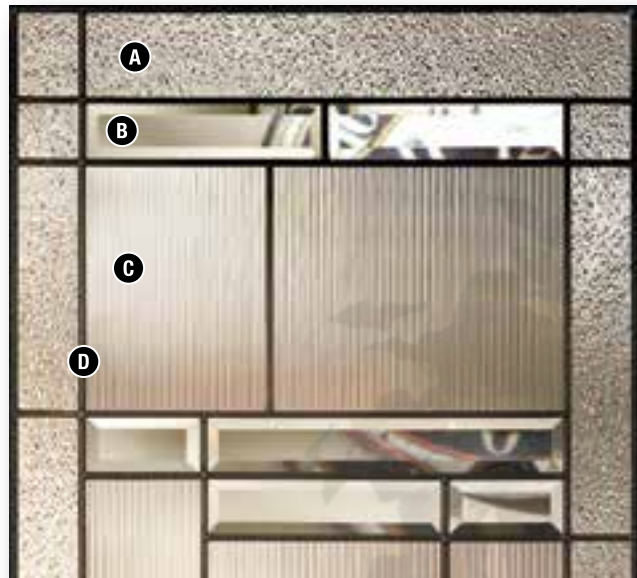

CO-2217

CONCORD STANDARD SIZES AVAILABLE

Available Transoms

OAKHILL

OAK HILL OH-2248 and Sidelite OH-848

OAK HILL GLASS DETAILS

A	Sparkolite
B	Clear Bevel
C	1/8" Reeded
D	Patina Caming

Privacy Level