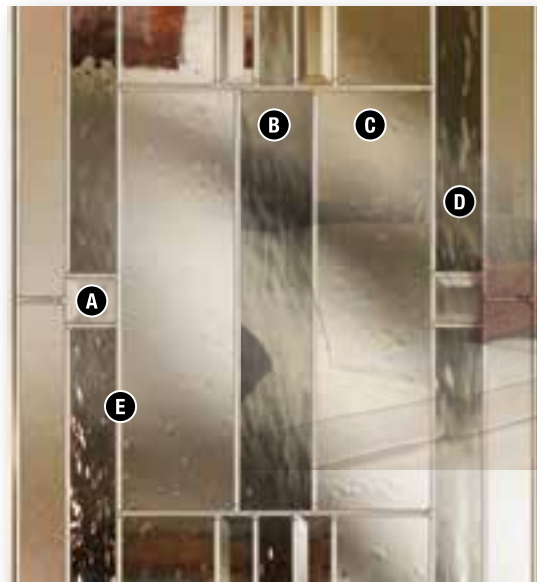

SUNNINGDALE

SUNNINGDALE GLASS DETAILS

A	Clear Bevel
B	Grey Water
C	Seedy
D	Pinhead
E	Zinc Caming

Privacy Level

See opposite page for additional glass sizes for this collection.