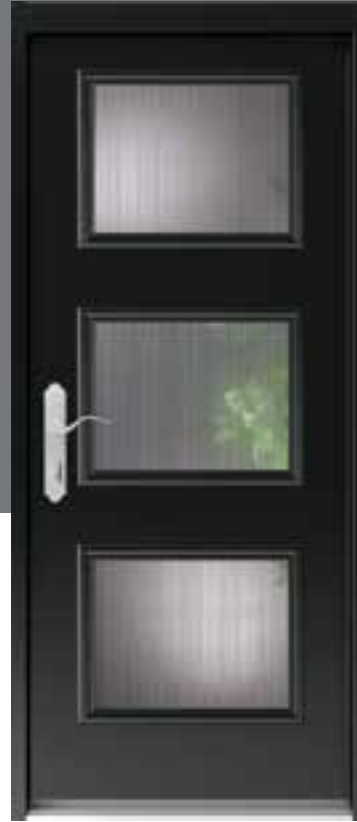

SUPERLINE
22x17