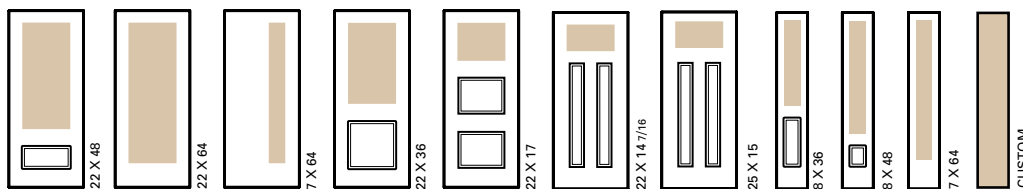

SA-2236

SA-2214

SA-764

SA-2217

SAN FRANCISCO STANDARD SIZES AVAILABLE

Available Transoms

Our contemporary models add a touch of magic to your home impressing us with their clever blend of harmony and difference.