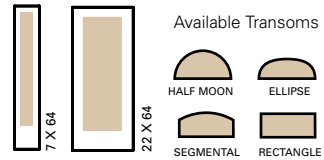

MI-848 MI-2248

Privacy Level

DELANO

DELANO GLASS DETAILS

- A White Acid Etched Bevel
- B Stainless Caming

DI-764 DI-2264

Privacy Level

ABSOLUTE GLASS COLLECTION