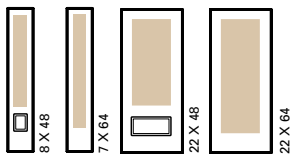

ANYA

ANYA GLASS DETAILS

- A Screen
- B Linata
- C Grey Acid Etched
- D Superline
- E Pewter Caming

Available Transoms

Privacy Level