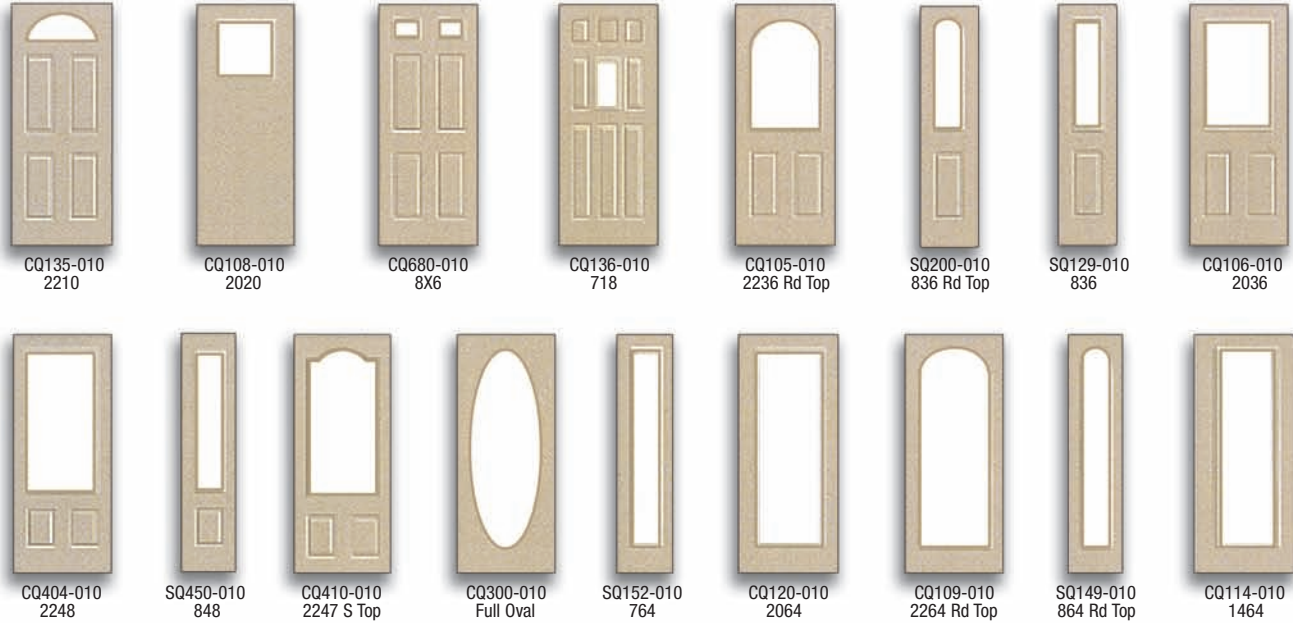

Commodity • Lites

ONE LITE INSERTS