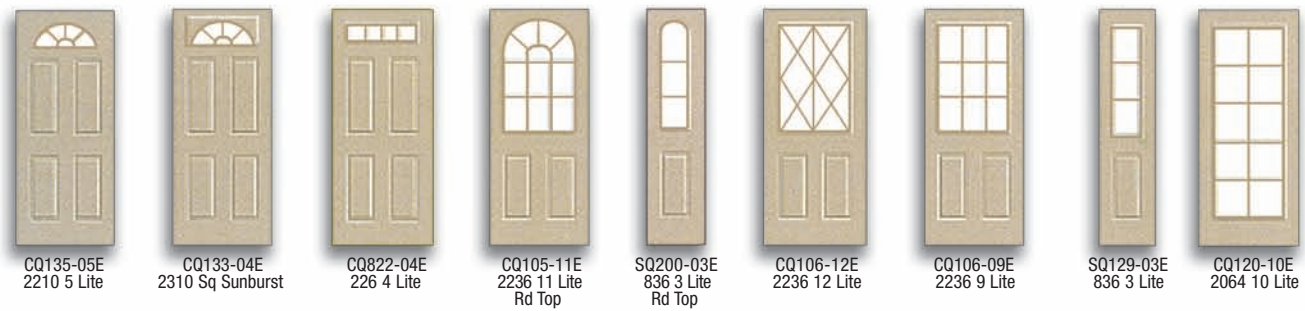

EXTERNAL GRILLES