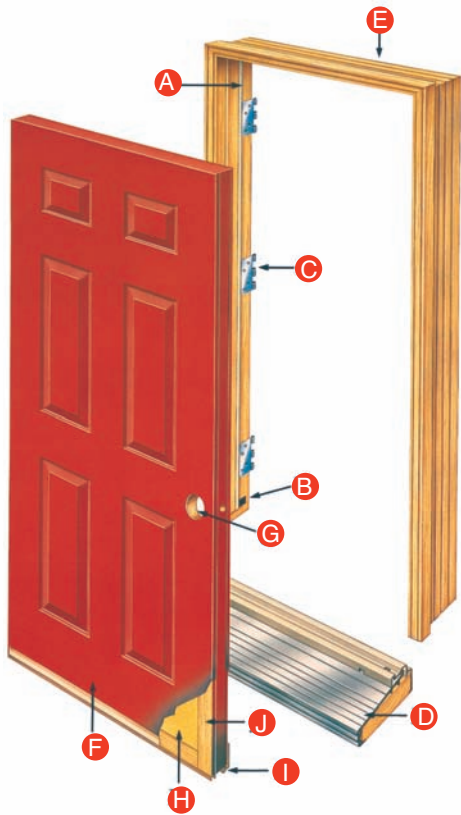

# COBRA Doors 2000 Ltd.

*We Manufacture the Highest Quality Entry Door Systems  
With Precision and Punctuality*

\* COVER PAGE: MARTINA IRON, MT9926-120 (2264)

**Pre-Framed Steel Door**

- A** Flexible, magnetic weather stripping seals out wind and dust. Also, with compression weather stripping, it ensures an airtight system.
  - B** Hinge seal keeps wind driven rain and dust out.
  - C** Zinc dichromate, heavy-duty steel hinges.
  - D** Thermally broken aluminum sill self drain, together with bottom sweep, eliminates dust and water seepage.
  - E** Treated pine frame is finger-jointed and kiln dried to prevent warping and decaying.
  - F** Galvanized, rigid steel facings resist cracking, splitting, rusting and warping while adding an extra degree of security.
  - G** Lock block reinforces and provides for a full range of locksets, deadbolts and decorative hardware.
  - H** Foamed-in-place polyurethane insulating core gives excellent "R" value while adding to structural stability of colour.
  - I** Flexible bottom sweep seals out wind, rain and snow.
  - J** Kiln-dried Eastern White Pine stiles and rails provide excellent thermal break while adding structural stability.
- All slabs are pre-finished factory white