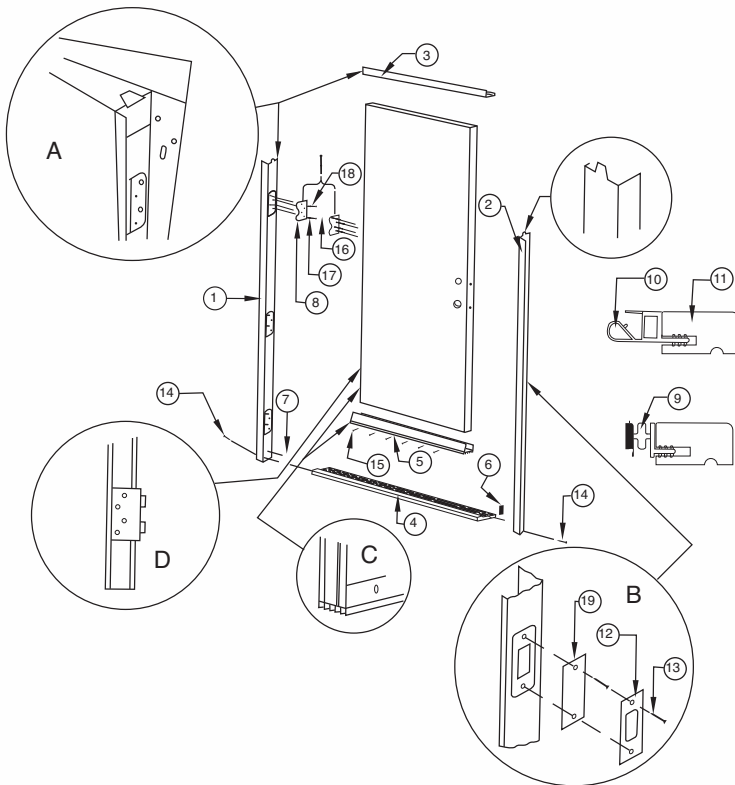

Pre-Framed Steel Replacement Doors

Steel Frame adapts quickly to existing opening for easy installation and the Security only steel can provide all-without disturbing your interior.