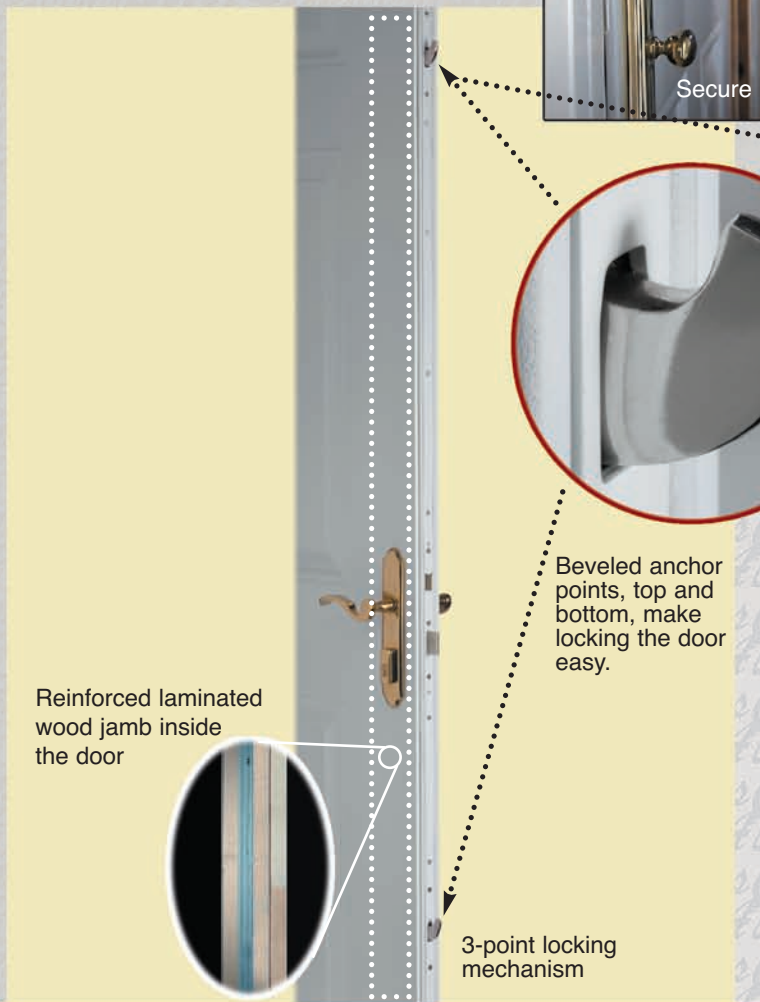

# 3 Times More Resistant to break-ins

Impact Testing

Standard Door

Secure Door

**3** TIMES MORE RESISTANT TO BREAK-INS

Reinforced laminated wood jamb inside the door

Beveled anchor points, top and bottom, make locking the door easy.

3-point locking mechanism

## Beautifully Secure

- Steel door designed and built specifically to accept a multipoint locking system.
- Energy Savings and Increased Comfort  
Up to 45% more airtight than a door fitted with a traditional handle (handle and deadbolt)
- Durable and Solid  
Reinforced with a 2 1/8" laminated wood jamb.