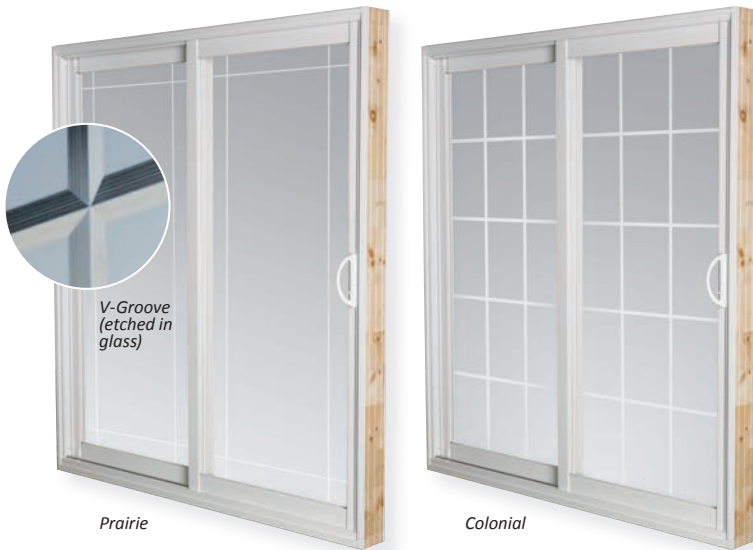

Versatility

An unlimited number of multi panel configurations? Highly versatile? Customizable? Colours, upgrade hardware and premium features? Multi-chamber wood-bucked frame, variable jamb width, fixed panel support

converting to a slider track and universal H-mullion design? Frame profiles extending the wood-core's width to allow application with varying wall thickness (and different climates)? That's just the beginning.

Performance

It's our first, last and middle names. Some of the most skilled and experienced craftspeople make our products with such overwhelming pride. Extra chambers in the header... exceptional thermal and moisture barriers... Superior insulating characteristics... longer service life-cycle due to extra protection... Metal reinforced sashes and the highest quality handles, rollers, and hardware. Everyone at OceanView shares one and only one goal: providing customers with not only the highest quality, longest lasting, easy-to-use doors but also the most beautiful ones available anywhere.

Decorative Glass Options