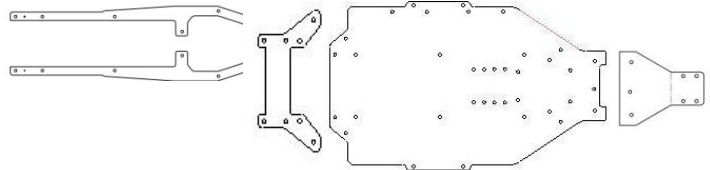

SC 10 CONVERSIONS & MOD PARTS (original version)

CCSSC10-1 SC10 CF CONVERSION KIT
2.5mm CARBON FIBER
PRICE: 135.00