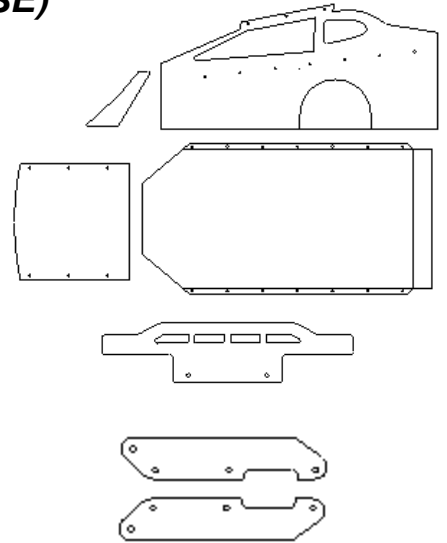

## BODIES 1/10 & 1/8 (SHORT COURSE)

### 1/8 DODC STYLE EDM / MODIFIED BODY

.03" THICK POLYCARBONATE

INCLUDES:

SCREWS, WINDOW MASKS & FRONT WING

B386-9.5

9.5" WIDE PRICE: 48.00

B386-11.5

11.5" WIDE PRICE: 51.00