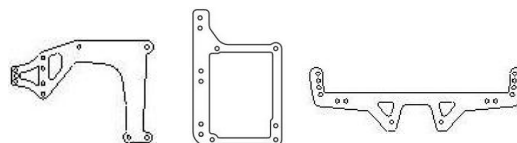

CF382 KSG TOP PLATE: 10.00
CF383 KSG BOTTOM PLATE: 12.00
CF376 KSG CROSS BRACE W/MOUNTS: 22.00