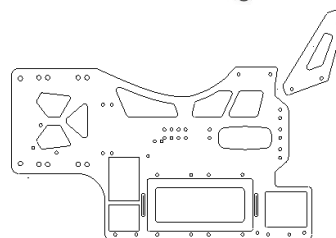

CCSKSG1S-1 1/10 KSG CHASSIS FOR KSG GEN1/2
2.5mm CARBON FIBER W/BRASS
RETAIL PRICE: 90.00