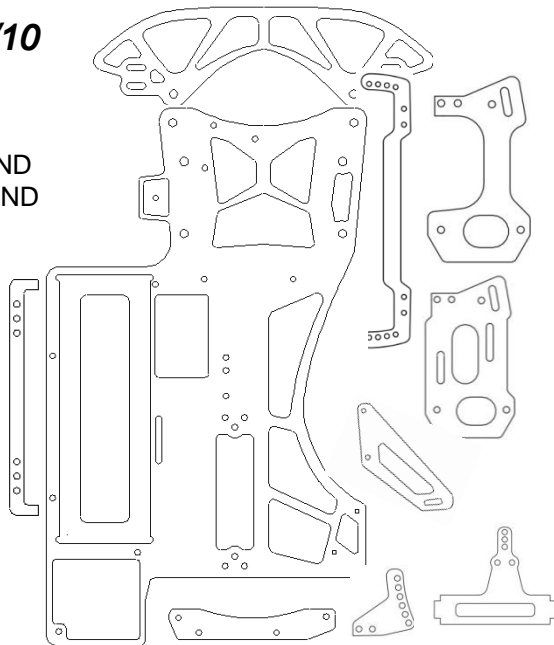

SCORPION PANCAR 1/10

CCSPC-SCORPION 1/10 PANCAR CONVERSION KIT
RETAIL PRICE: 232.00 WITHOUT FRONT END
RETAIL PRICE: 350.00 WITH CCS FRONT END

COMES WITH 100g TUNGSTEN PLATE

CCSFRT-01CPT 1/10 PANCAR FRONT END COMPLETE KIT
RETAIL PRICE: 118.00

REPLACES MOST ASSOCIATED L4 STYLE FRONT ENDS

CCSFRT-01 1/10 PANCAR FRONT END CONVERSION KIT
RETAIL PRICE: 58.00

*COMES WITH PIVOT BALL, RETAINER, RISER POST, MOUNT SCREWS/NUTS
REQUIRES GFR1125 AS TOP ARM MOUNT*

CCS435R/L 1/10 PANCAR FRONT END REPLACEMENT ARMS
RETAIL PRICE: 18.00 LEFT
RETAIL PRICE: 18.00 RIGHT

COMES WITH PIVOT BALL & RETAINER