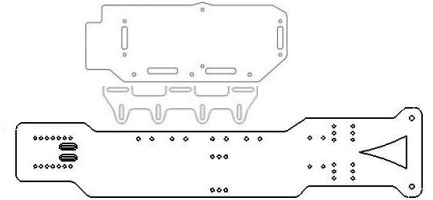

CF319K CW DIRECT DRIVE SLIDER CHASSIS KIT
2.5mm CARBON FIBER PRICE: 86.00
CF319K3 3.0mm CARBON FIBER PRICE: 92.00