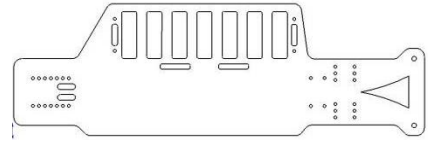

CW CONVERSION PARTS

CF123 CW CHASSIS FOR GBX
2.5mm CARBON FIBER PRICE: 65.00
3.0mm CARBON FIBER PRICE: 73.00

CCSCWS CW SLIDER CHASSIS KIT FOR GBX
2.5mm CARBON FIBER PRICE: 86.00
CCSCWS3 3.0mm CARBON FIBER PRICE: 92.00