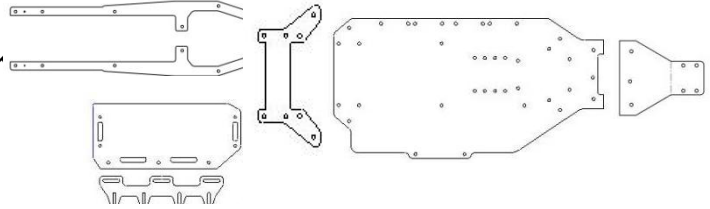

# SC 10 CONVERSIONS & MOD PARTS (original version)

CCSSC10-1 SC10 CF CONVERSION KIT  
2.5mm CARBON FIBER  
PRICE: 135.00

CCSSC10-2 SC10 CF OVAL CONVERSION KIT  
3mm CARBON FIBER  
PRICE: 160.00

CF348 SC10 CF BATTERY STRAP  
PRICE: 10.00