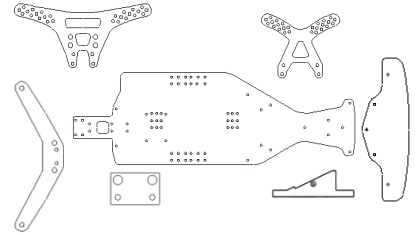

CUSTOM CHASSIS SYSTEMS CCS PARTS CATALOG

CCSB6 B6 OVAL CONVERSION KIT
2.5mm CARBON FIBER PRICE:175.00