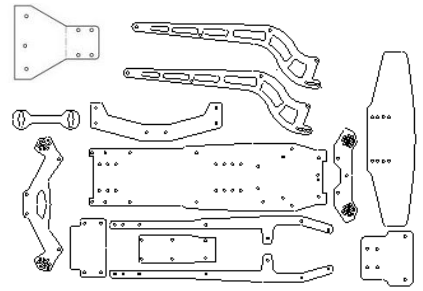

SC 10 V1 DRAG CONVERSIONS & MOD PARTS (original version)

CCSSC10-D1 SC10 COMPLETE CONVERSION KIT
2.7mm CARBON FIBER
PRICE: 199.00

CCSSC10-D1C SC10 CHASSIS CONVERSION KIT
3mm CARBON FIBER
PRICE: 99.00