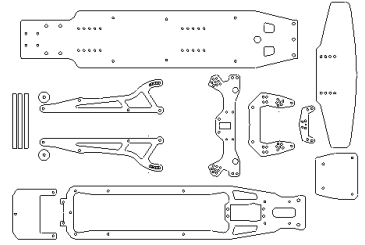

## SLASH 2WD STOCK CHASSIS MOD PARTS

K390E EDM BUMPER (stock slash)  
PRICE: 12.50

K390L LATE MODEL BUMPER (stock slash)  
PRICE: 21.00

CF414 FRONT SHOCK TOWER  
3mm CARBON FIBER  
PRICE: 22.00

CF414L FRONT BODY MOUNT LATE MODEL  
USES SC10 BODY POSTS  
2.5mm CARBON FIBER  
PRICE: 14.00  
SC10 BODY POSTS 9821(front only)  
PRICE: 3.00

# SLASH 2WD CCS DRAG CONVERSIONS & MOD PARTS

CCSLASH-D1 SLASH DRAG CONVERSION KIT  
 COMPLETE KIT  
 2.7mm CARBON FIBER PRICE: 199.00

CCSLASH-D1C SLASH DRAG CONVERSION KIT  
 MAIN CHASSIS  
 2.7mm CARBON FIBER PRICE: 115.00