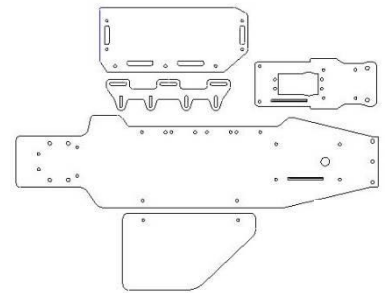

## SLASH 2WD CCS CONVERSIONS & MOD PARTS

CCSLASH-2 SLASH CF CONVERSION KIT  
(wedge plate needed for mid motor)  
3.0mm CARBON FIBER PRICE: 141.00

430 MID MOTOR WEDGE PLATE  
PRICE: 12.00

CF418 EDM FRONT BODY MOUNT  
3mm PRICE: 14.00