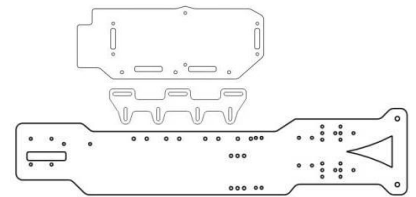

CF320 CW DIRECT DRIVE SLIDER CHASSIS KIT
2.5mm CARBON FIBER PRICE: 65.00
CF320-3 3.0mm CARBON FIBER PRICE: 73.00