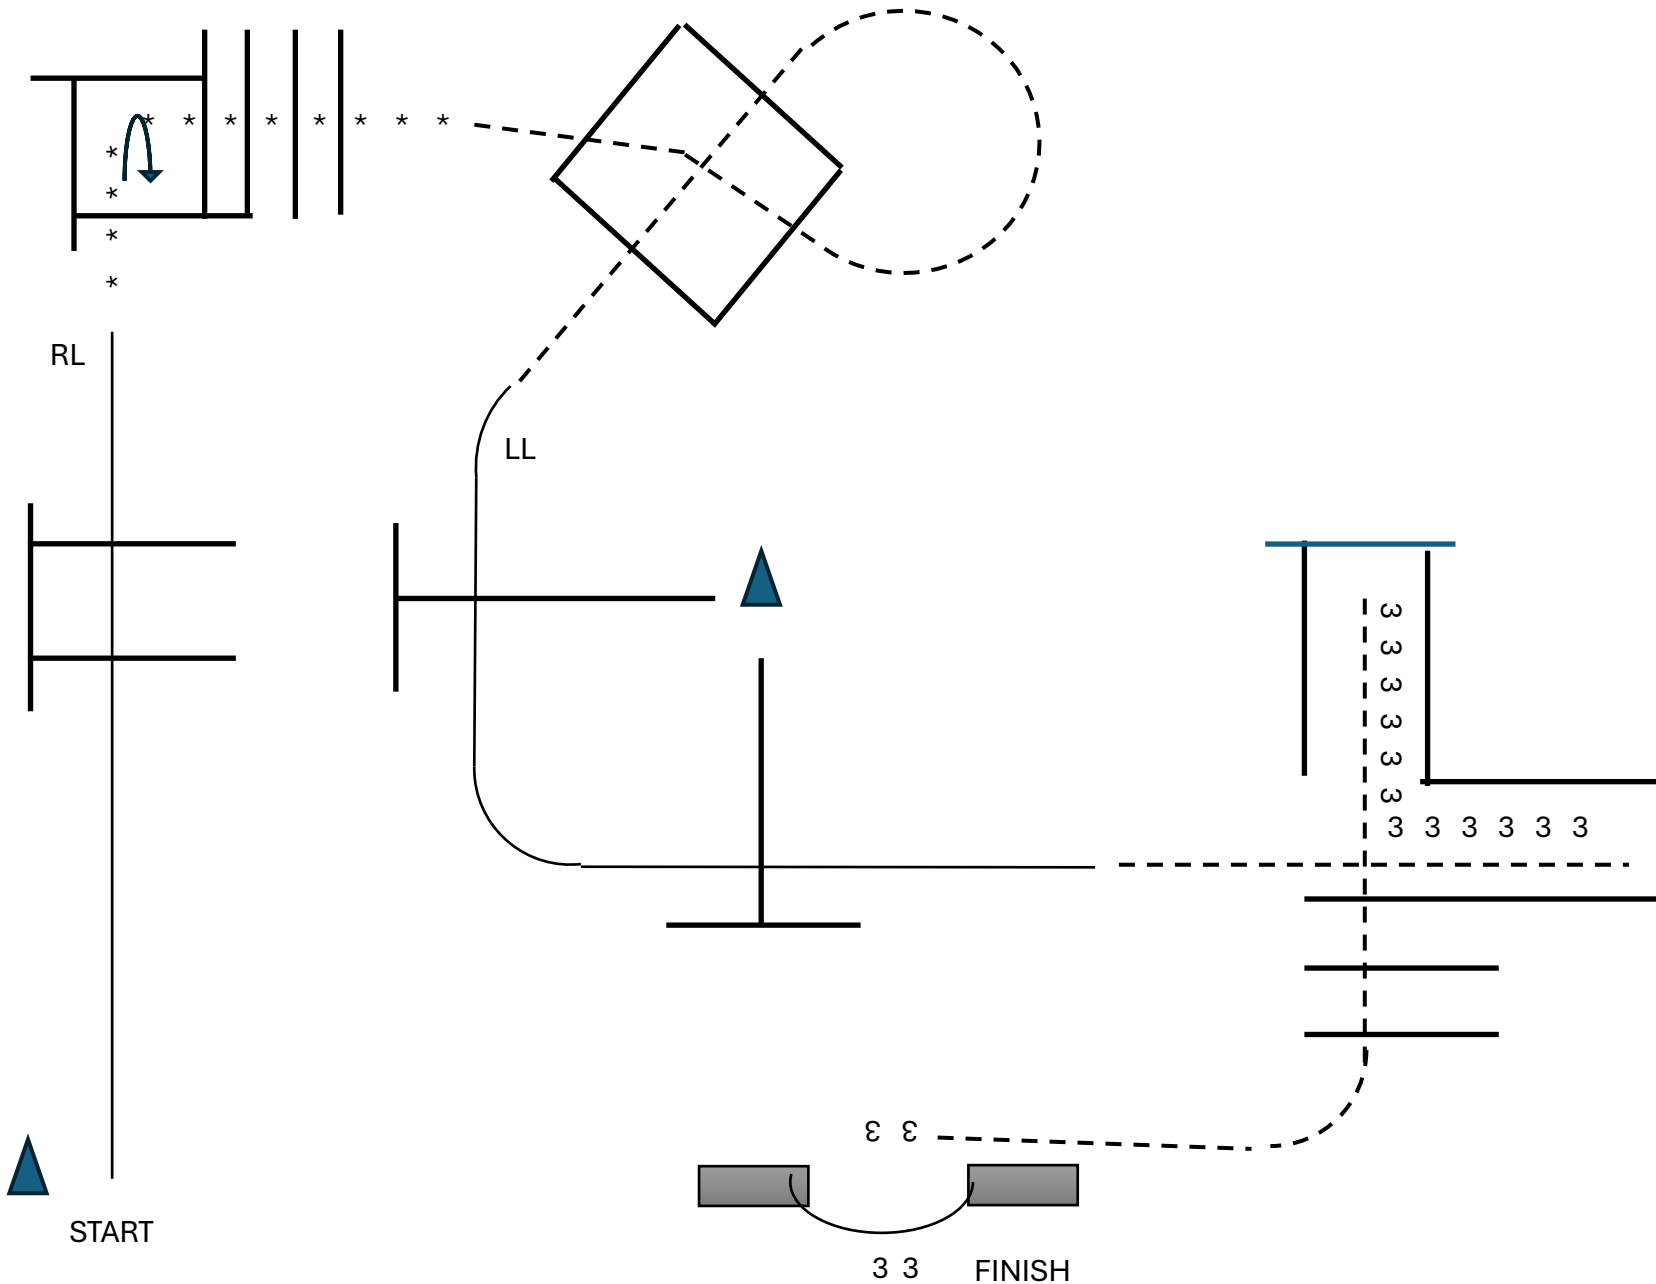

LEWIS CLARKSTON SADDLE CLUB OPEN SHOW

ALL LOPE CLASSES

Be ready at cone
 Lope (RL) over poles
 Walk into box
 Turn right 1 ¼ turns, walk out
 Jog through box as shown
 Lope (LL) over poles
 Jog into chute
 Back "L" chute
 Jog out of chute, and over
 poles to gate
 Open gate, walk through,
 close gate and walk out