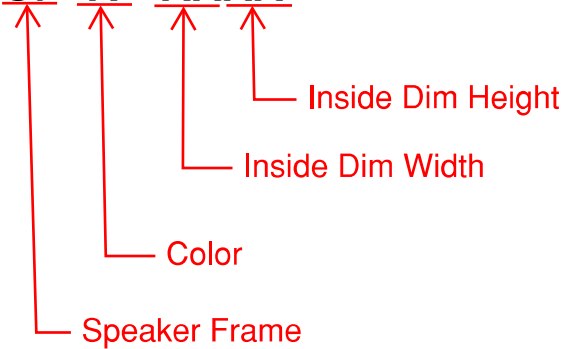

## Product list - Part #'s

Item#	Product #	Color	OD Size	ID Size	Canvas Size
1	SF-B-1114	Black	13-1/4" x 16-1/4"	11-1/4" x 14-1/4"	11" x 14"
2	SF-B-1212	Black	14-1/4" x 14-1/4"	12-1/4" x 12-1/4"	12" x 12"
3	SF-B-1620	Black	18-1/4" x 22-1/4"	16-1/4" x 20-1/4"	16" x 20"
4	SF-B-1824	Black	20-1/4" x 26-1/4"	18-1/4" x 24-1/4"	18" x 24"
5	SF-B-2436	Black	26-1/4" x 38-1/4"	24-2/4" x 36-2/4"	24" x 36"
6	SF-W-1114	White	13-1/4" x 16-1/4"	11-1/4" x 14-1/4"	11" x 14"
7	SF-W-1212	White	14-1/4" x 14-1/4"	12-1/4" x 12-1/4"	12" x 12"
8	SF-W-1620	White	18-1/4" x 22-1/4"	16-1/4" x 20-1/4"	16" x 20"
9	SF-W-1824	White	20-1/4" x 26-1/4"	18-1/4" x 24-1/4"	18" x 24"
10	SF-W-2436	White	26-1/4" x 38-1/4"	24-2/4" x 36-2/4"	24" x 36"
11	SFB-CUS	Black	Custom size	made to order	
12	SFW-CUS	White	Custom size	made to order	

**SF - X - XXXX**

Color:  
 B = Black  
 W = White

DIMS:  
 A = ID Width  
 B = ID Height  
 C = OD Height  
 D = OD Width

ID = Inside Dimension  
 OD = Outside Dimension