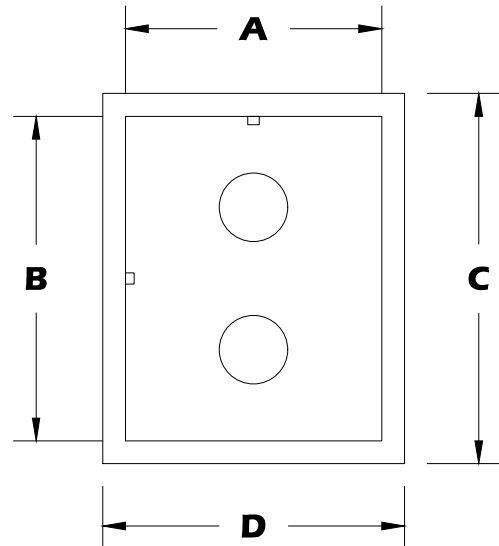

## Product list - Part #'s

Item#	Product #	Color	OD Size	ID Size	Canvas Size
1	SF-B-1114	Black	13-1/4" x 16-1/4"	11-1/4" x 14-1/4"	11" x 14"
2	SF-B-1212	Black	14-1/4" x 14-1/4"	12-1/4" x 12-1/4"	12" x 12"
3	SF-B-1620	Black	18-1/4" x 22-1/4"	16-1/4" x 20-1/4"	16" x 20"
4	SF-B-1824	Black	20-1/4" x 26-1/4"	18-1/4" x 24-1/4"	18" x 24"
5	SF-B-2436	Black	26-1/4" x 38-1/4"	24-2/4" x 36-2/4"	24" x 36"
6	SF-W-1114	White	13-1/4" x 16-1/4"	11-1/4" x 14-1/4"	11" x 14"
7	SF-W-1212	White	14-1/4" x 14-1/4"	12-1/4" x 12-1/4"	12" x 12"
8	SF-W-1620	White	18-1/4" x 22-1/4"	16-1/4" x 20-1/4"	16" x 20"
9	SF-W-1824	White	20-1/4" x 26-1/4"	18-1/4" x 24-1/4"	18" x 24"
10	SF-W-2436	White	26-1/4" x 38-1/4"	24-2/4" x 36-2/4"	24" x 36"
11	SFB-CUS	Black	Custom size	made to order	
12	SFW-CUS	White	Custom size	made to order	

**SF - X - XXXX**

Color:  
 B = Black  
 W = White

DIMS:  
 A = ID Width  
 B = ID Height  
 C = OD Height  
 D = OD Width

ID = Inside Dimension  
 OD = Outside Dimension