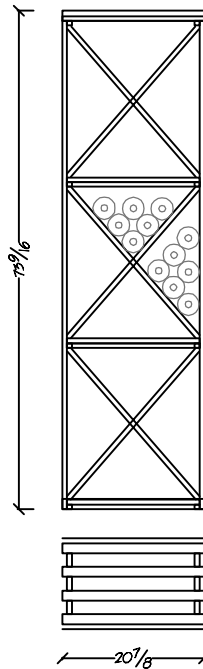

6 ft. Kit Wine Racking

T-620  
Box Diamond / Open Bottle Bins  
Bottle Capacity: 160

T-621  
Box Diamond Bins  
Bottle Capacity: 128

T-622  
Open Bottle Bins  
Bottle Capacity: 84

T-623  
Wood Case Bins  
Bottle Capacity: 84

T-624  
X-bins  
Bottle Capacity: 72

T-625  
Bordeaux Bins / Horizontal Display  
Bottle Capacity: 65

Traditional Series

6 ft. Kit Wine Racking

T-626  
Quarter Round Display

T-627  
Split Individual Column  
Bottle Capacity: 24