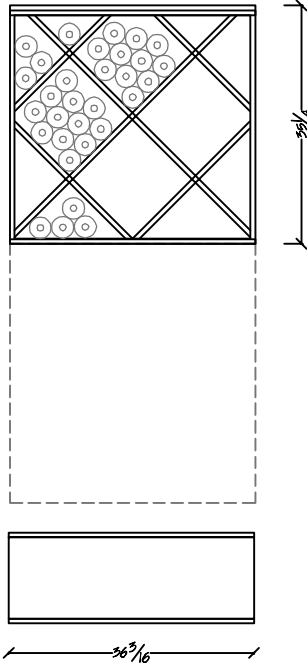

T-610  
750ml Individual Bottles w/ Picture Opening  
Bottle Capacity: 96

T-611  
Solid Diamond Bins w/ Picture Opening  
Bottle Capacity: 92

T-612  
Arch Fascia Option for Picture Opening

T-613  
Front Loading Stemware Holder Option

Traditional Series

6 ft. Kit Wine Racking

T-614  
Solid Veneer Diamond Bins Lower Unit  
Bottle Capacity: 76

T-615  
Solid Veneer Diamond Bins - Stacked  
Bottle Capacity: 69

T-616  
Eight Column - 750ml Columns Stacked  
Bottle Capacity: 64