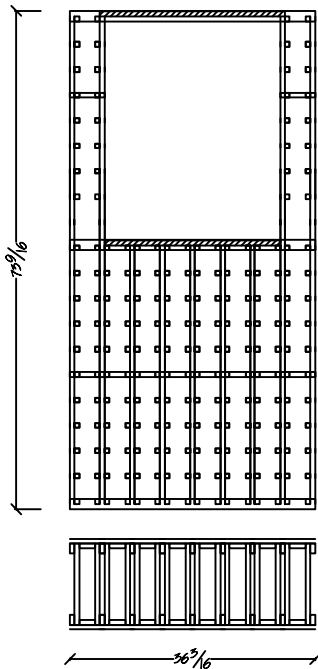

T-610  
750ml Individual Bottles w/ Picture Opening  
Bottle Capacity: 96

T-611  
Solid Diamond Bins w/ Picture Opening  
Bottle Capacity: 92

T-612  
Arch Fascia Option for Picture Opening

T-613  
Front Loading Stemware Holder Option