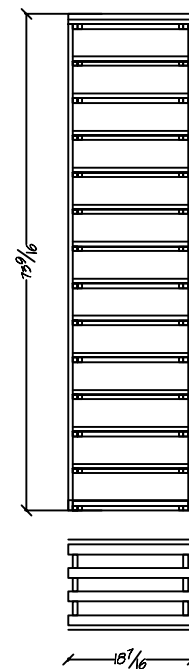

6 ft. Kit Wine Racking

T-620  
Box Diamond / Open Bottle Bins  
Bottle Capacity: 160

T-621  
Box Diamond Bins  
Bottle Capacity: 128

T-622  
Open Bottle Bins  
Bottle Capacity: 84

T-623  
Wood Case Bins  
Bottle Capacity: 84

T-624  
X-bins  
Bottle Capacity: 72

T-625  
Bordeaux Bins / Horizontal Display  
Bottle Capacity: 65

Traditional Series

6 ft. Kit Wine Racking

T-626  
Quarter Round Display

T-627  
Split Individual Column  
Bottle Capacity: 24