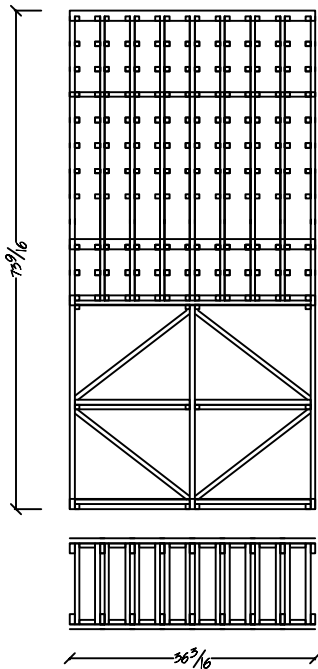

T-617
Box Diamond / Eight 750ml Columns
Bottle Capacity: 144