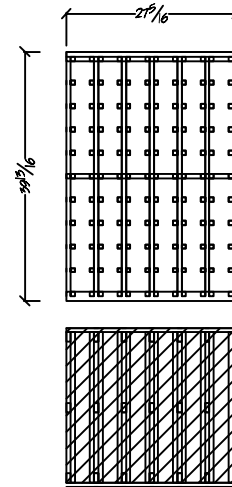

T-610  
750ml Individual Bottles w/ Picture Opening  
Bottle Capacity: 96

T-611  
Solid Diamond Bins w/ Picture Opening  
Bottle Capacity: 92

T-612  
Arch Fascia Option for Picture Opening

T-613  
Front Loading Stemware Holder Option