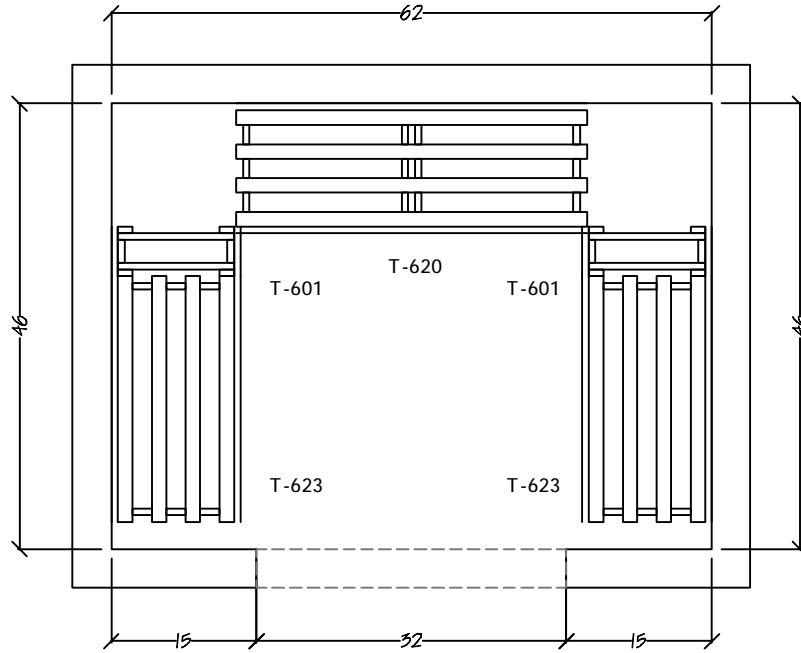

T-624  
X-bins  
Bottle Capacity: 72

T-625  
Bordeaux Bins / Horizontal Display  
Bottle Capacity: 65

Traditional Series

6 ft. Kit Wine Racking

T-626  
Quarter Round Display

T-627  
Split Individual Column  
Bottle Capacity: 24

Traditional Series

6 ft. Kit Wine Racking

Example Plan View

Example Elevation View