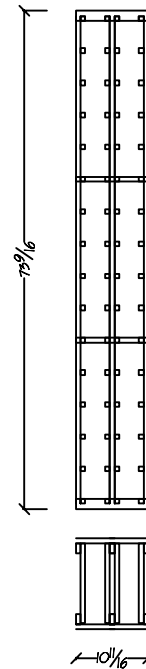

T-619
Champagne/Magnum Double Column
Bottle Capacity: 30