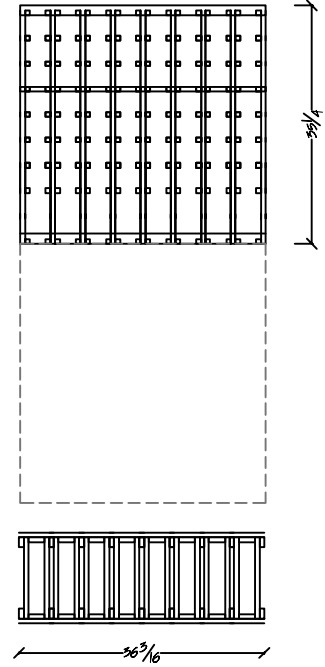

Traditional Series

6 ft. Kit Wine Racking

T-614  
Solid Veneer Diamond Bins Lower Unit  
Bottle Capacity: 76

T-615  
Solid Veneer Diamond Bins - Stacked  
Bottle Capacity: 69

T-616  
Eight Column - 750ml Columns Stacked  
Bottle Capacity: 64