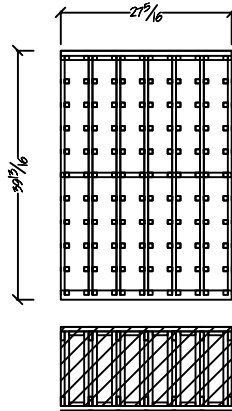

T-609
Tasting Table (double deep)
Bottle Capacity: 120