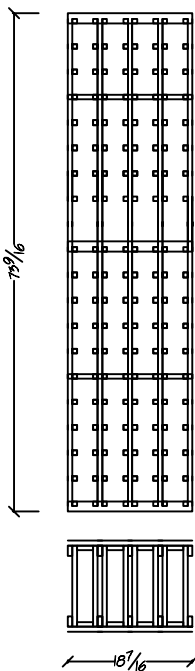

T-604
Four Column 750ml Individual Bottle
Bottle Capacity: 72