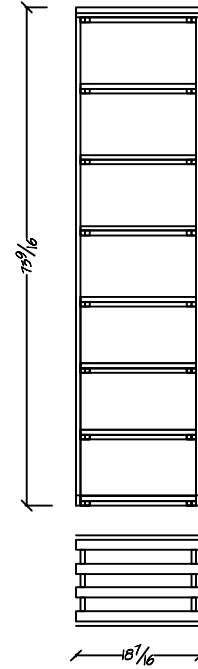

6 ft. Kit Wine Racking

T-620  
Box Diamond / Open Bottle Bins  
Bottle Capacity: 160

T-621  
Box Diamond Bins  
Bottle Capacity: 128

T-622  
Open Bottle Bins  
Bottle Capacity: 84

T-623  
Wood Case Bins  
Bottle Capacity: 84

T-624  
X-bins  
Bottle Capacity: 72

T-625  
Bordeaux Bins / Horizontal Display  
Bottle Capacity: 65

Traditional Series

6 ft. Kit Wine Racking

T-626  
Quarter Round Display

T-627  
Split Individual Column  
Bottle Capacity: 24