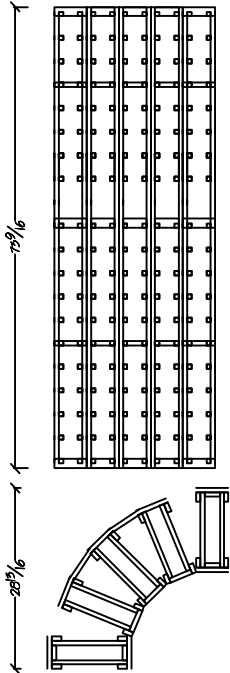

Traditional Series

6 ft. Kit Wine Racking

T-601  
Single Column 750ml Individual Bottle  
Bottle Capacity: 18

T-602  
Two Column 750ml Individual Bottle  
Bottle Capacity: 36

T-603  
Three Column 750ml Individual Bottle  
Bottle Capacity: 54

T-604  
Four Column 750ml Individual Bottle  
Bottle Capacity: 72

T-605  
Five Column 750ml Individual Bottle  
Bottle Capacity: 90

T-606  
Six Column 750ml Individual Bottle  
Bottle Capacity: 108

Traditional Series

6 ft. Kit Wine Racking

T-607  
Radius Corner 750ml Individual Bottle  
Bottle Capacity: 90

T-608  
Tasting Table (single deep)  
Bottle Capacity: 60

T-609  
Tasting Table (double deep)  
Bottle Capacity: 120

T-610  
750ml Individual Bottles w/ Picture Opening  
Bottle Capacity: 96

T-611  
Solid Diamond Bins w/ Picture Opening  
Bottle Capacity: 92

T-612  
Arch Fascia Option for Picture Opening

T-613  
Front Loading Stemware Holder Option