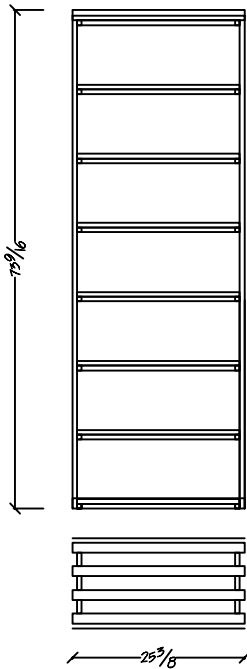

6 ft. Kit Wine Racking

T-620  
Box Diamond / Open Bottle Bins  
Bottle Capacity: 160

T-621  
Box Diamond Bins  
Bottle Capacity: 128

T-622  
Open Bottle Bins  
Bottle Capacity: 84

T-623  
Wood Case Bins  
Bottle Capacity: 84

T-624  
X-bins  
Bottle Capacity: 72

T-625  
Bordeaux Bins / Horizontal Display  
Bottle Capacity: 65

Traditional Series

6 ft. Kit Wine Racking

T-626  
Quarter Round Display

T-627  
Split Individual Column  
Bottle Capacity: 24