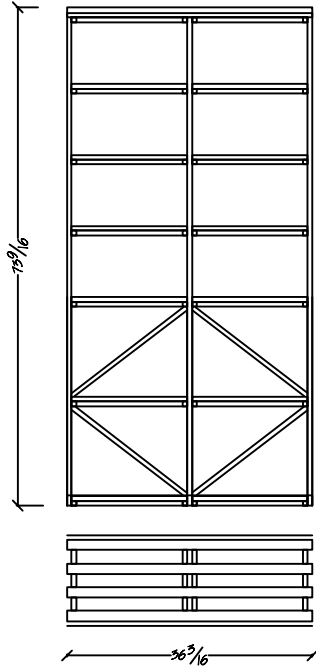

6 ft. Kit Wine Racking

T-620  
Box Diamond / Open Bottle Bins  
Bottle Capacity: 160

T-621  
Box Diamond Bins  
Bottle Capacity: 128

T-622  
Open Bottle Bins  
Bottle Capacity: 84

T-623  
Wood Case Bins  
Bottle Capacity: 84

T-624  
X-bins  
Bottle Capacity: 72

T-625  
Bordeaux Bins / Horizontal Display  
Bottle Capacity: 65

Traditional Series

6 ft. Kit Wine Racking

T-626  
Quarter Round Display

T-627  
Split Individual Column  
Bottle Capacity: 24