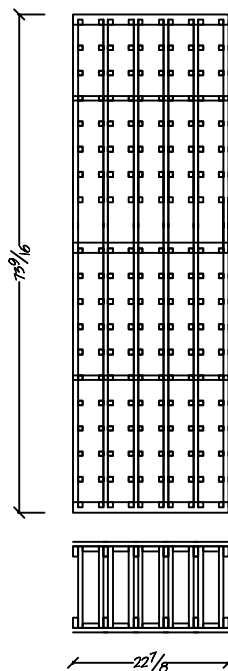

T-605
Five Column 750ml Individual Bottle
Bottle Capacity: 90