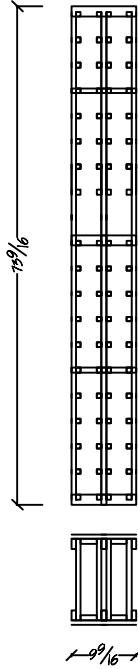

Traditional Series

6 ft. Kit Wine Racking

T-601  
Single Column 750ml Individual Bottle  
Bottle Capacity: 18

T-602  
Two Column 750ml Individual Bottle  
Bottle Capacity: 36

T-603  
Three Column 750ml Individual Bottle  
Bottle Capacity: 54

T-604  
Four Column 750ml Individual Bottle  
Bottle Capacity: 72

T-605  
Five Column 750ml Individual Bottle  
Bottle Capacity: 90

T-606  
Six Column 750ml Individual Bottle  
Bottle Capacity: 108

Traditional Series