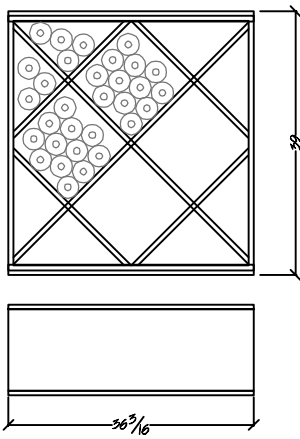

Traditional Series

6 ft. Kit Wine Racking

T-614
Solid Veneer Diamond Bins Lower Unit
Bottle Capacity: 76