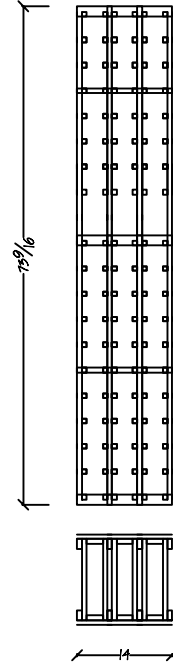

Traditional Series

6 ft. Kit Wine Racking

T-601  
Single Column 750ml Individual Bottle  
Bottle Capacity: 18

T-602  
Two Column 750ml Individual Bottle  
Bottle Capacity: 36

T-603  
Three Column 750ml Individual Bottle  
Bottle Capacity: 54

T-604  
Four Column 750ml Individual Bottle  
Bottle Capacity: 72

T-605  
Five Column 750ml Individual Bottle  
Bottle Capacity: 90

T-606  
Six Column 750ml Individual Bottle  
Bottle Capacity: 108

Traditional Series