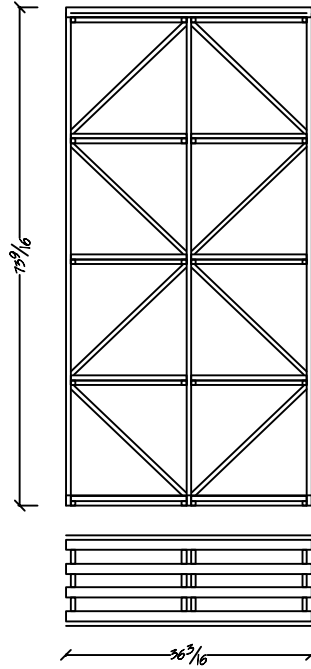

6 ft. Kit Wine Racking

T-620  
Box Diamond / Open Bottle Bins  
Bottle Capacity: 160

T-621  
Box Diamond Bins  
Bottle Capacity: 128

T-622  
Open Bottle Bins  
Bottle Capacity: 84

T-623  
Wood Case Bins  
Bottle Capacity: 84