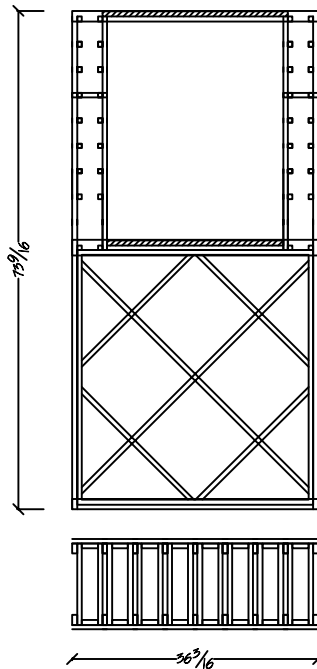

6 ft. Kit Wine Racking

T-607  
Radius Corner 750ml Individual Bottle  
Bottle Capacity: 90

T-608  
Tasting Table (single deep)  
Bottle Capacity: 60

T-609  
Tasting Table (double deep)  
Bottle Capacity: 120

T-610  
750ml Individual Bottles w/ Picture Opening  
Bottle Capacity: 96

T-611  
Solid Diamond Bins w/ Picture Opening  
Bottle Capacity: 92

T-612  
Arch Fascia Option for Picture Opening

T-613  
Front Loading Stemware Holder Option