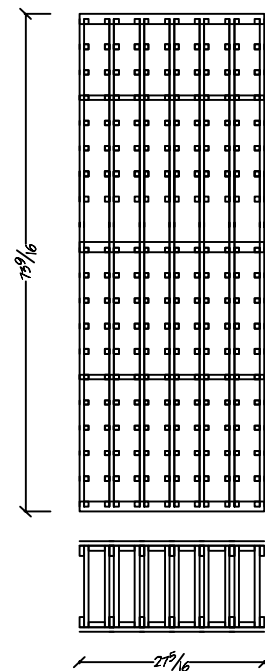

T-606
Six Column 750ml Individual Bottle
Bottle Capacity: 108