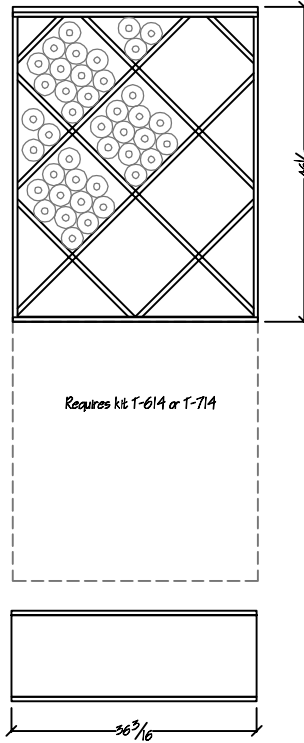

T-711
Solid Diamond Bins w/ Picture Opening
Bottle Capacity: 110

T-712
Arch Fascia Option for Picture Opening

T-713
Front Loading Stemware Holder Option

Traditional Series

7 ft. Kit Wine Racking

T-714
Solid Veneer Diamond Bins Lower Unit
Bottle Capacity: 76

T-715
Solid Veneer Diamond Bins - Stacked
Bottle Capacity: 93

T-716
Eight Column - 750ml Columns Stacked
Bottle Capacity: 88

T-717
Box Diamond / Eight 750ml Columns
Bottle Capacity: 168

T-718
Champagne/Magnum Single Column
Bottle Capacity: 17