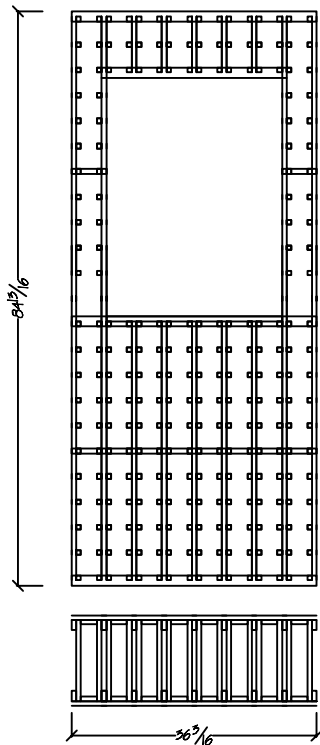

7 ft. Kit Wine Racking

T-707
Radius Corner 750ml Individual Bottle
Bottle Capacity: 105

T-708
Tasting Table (single deep)
Bottle Capacity: 60

T-709
Tasting Table (double deep)
Bottle Capacity: 120

T-710
750ml Individual Bottles w/ Picture Opening
Bottle Capacity: 114

T-711
Solid Diamond Bins w/ Picture Opening
Bottle Capacity: 110

T-712
Arch Fascia Option for Picture Opening

T-713
Front Loading Stemware Holder Option

Traditional Series

7 ft. Kit Wine Racking

T-714
Solid Veneer Diamond Bins Lower Unit
Bottle Capacity: 76