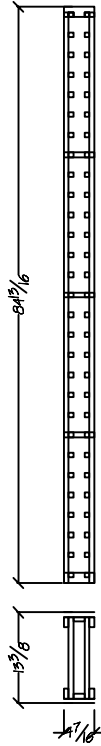

Traditional Series

7 ft. Kit Wine Racking

T-701
Single Column 750ml Individual Bottle
Bottle Capacity: 21

T-702
Two Column 750ml Individual Bottle
Bottle Capacity: 42

T-703
Three Column 750ml Individual Bottle
Bottle Capacity: 63

T-704
Four Column 750ml Individual Bottle
Bottle Capacity: 84

T-705
Five Column 750ml Individual Bottle
Bottle Capacity: 105

T-706
Six Column 750ml Individual Bottle
Bottle Capacity: 126

Traditional Series

T-719
Champagne/Magnum Double Column
Bottle Capacity: 34

Traditional Series

7 ft. Kit Wine Racking

T-720
Box Diamond / Open Bottle Bins
Bottle Capacity: 184

T-721
Box Diamond Bins
Bottle Capacity: 160

T-722
Open Bottle Bins
Bottle Capacity: 96

T-723
Wood Case Bins
Bottle Capacity: 96

T-724
X-bins
Bottle Capacity: 96

T-725
Bordeaux Bins / Horizontal Display
Bottle Capacity: 75

Traditional Series

7 ft. Kit Wine Racking

T-726
Quarter Round Display

T-727
Split Individual Column
Bottle Capacity: 28