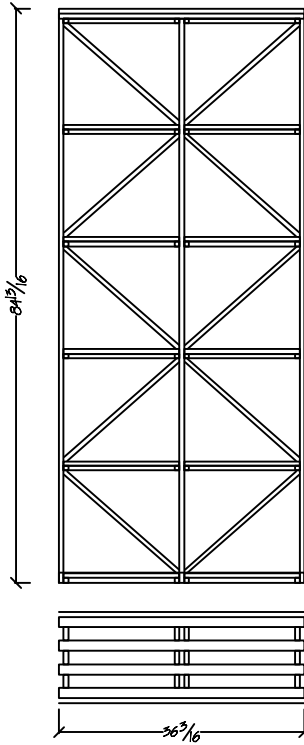

T-719
Champagne/Magnum Double Column
Bottle Capacity: 34

Traditional Series

7 ft. Kit Wine Racking

T-720
Box Diamond / Open Bottle Bins
Bottle Capacity: 184

T-721
Box Diamond Bins
Bottle Capacity: 160

T-722
Open Bottle Bins
Bottle Capacity: 96

T-723
Wood Case Bins
Bottle Capacity: 96

T-724
X-bins
Bottle Capacity: 96

T-725
Bordeaux Bins / Horizontal Display
Bottle Capacity: 75

Traditional Series

7 ft. Kit Wine Racking

T-726
Quarter Round Display

T-727
Split Individual Column
Bottle Capacity: 28