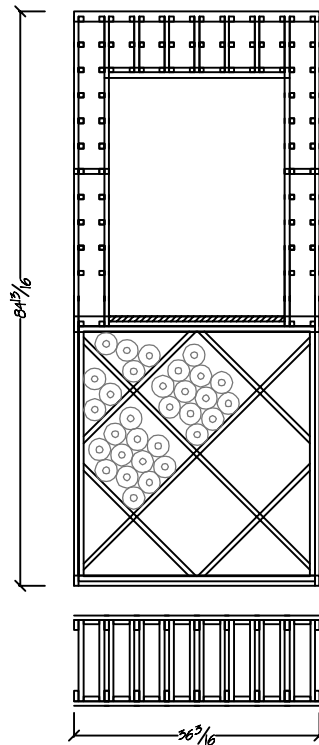

7 ft. Kit Wine Racking

T-707
Radius Corner 750ml Individual Bottle
Bottle Capacity: 105

T-708
Tasting Table (single deep)
Bottle Capacity: 60

T-709
Tasting Table (double deep)
Bottle Capacity: 120

T-710
750ml Individual Bottles w/ Picture Opening
Bottle Capacity: 114

T-711
Solid Diamond Bins w/ Picture Opening
Bottle Capacity: 110

T-712
Arch Fascia Option for Picture Opening

T-713
Front Loading Stemware Holder Option

Traditional Series

7 ft. Kit Wine Racking

T-714
Solid Veneer Diamond Bins Lower Unit
Bottle Capacity: 76