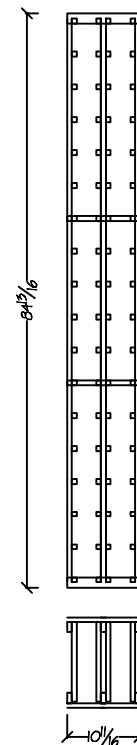

T-719
Champagne/Magnum Double Column
Bottle Capacity: 34