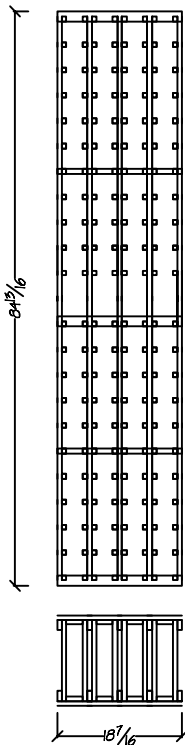

Traditional Series

7 ft. Kit Wine Racking

T-701
Single Column 750ml Individual Bottle
Bottle Capacity: 21

T-702
Two Column 750ml Individual Bottle
Bottle Capacity: 42

T-703
Three Column 750ml Individual Bottle
Bottle Capacity: 63

T-704
Four Column 750ml Individual Bottle
Bottle Capacity: 84

T-705
Five Column 750ml Individual Bottle
Bottle Capacity: 105

T-706
Six Column 750ml Individual Bottle
Bottle Capacity: 126

Traditional Series