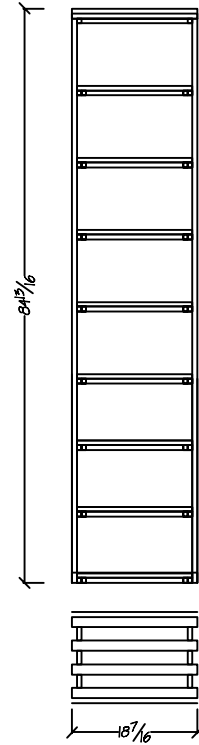

7 ft. Kit Wine Racking

T-707
Radius Corner 750ml Individual Bottle
Bottle Capacity: 105

T-708
Tasting Table (single deep)
Bottle Capacity: 60

T-709
Tasting Table (double deep)
Bottle Capacity: 120

T-710
750ml Individual Bottles w/ Picture Opening
Bottle Capacity: 114

T-719
Champagne/Magnum Double Column
Bottle Capacity: 34

Traditional Series

7 ft. Kit Wine Racking

T-720
Box Diamond / Open Bottle Bins
Bottle Capacity: 184

T-721
Box Diamond Bins
Bottle Capacity: 160

T-722
Open Bottle Bins
Bottle Capacity: 96

T-723
Wood Case Bins
Bottle Capacity: 96

T-724
X-bins
Bottle Capacity: 96

T-725
Bordeaux Bins / Horizontal Display
Bottle Capacity: 75

Traditional Series

7 ft. Kit Wine Racking

T-726
Quarter Round Display

T-727
Split Individual Column
Bottle Capacity: 28