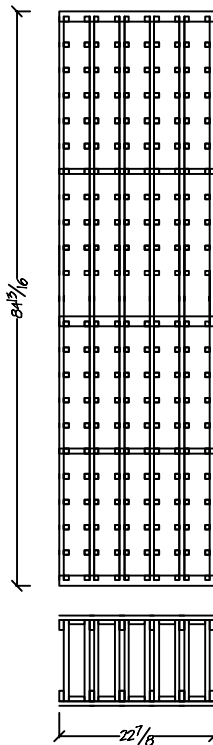

Traditional Series

7 ft. Kit Wine Racking

T-701
Single Column 750ml Individual Bottle
Bottle Capacity: 21

T-702
Two Column 750ml Individual Bottle
Bottle Capacity: 42

T-703
Three Column 750ml Individual Bottle
Bottle Capacity: 63

T-704
Four Column 750ml Individual Bottle
Bottle Capacity: 84

T-705
Five Column 750ml Individual Bottle
Bottle Capacity: 105

T-706
Six Column 750ml Individual Bottle
Bottle Capacity: 126

Traditional Series