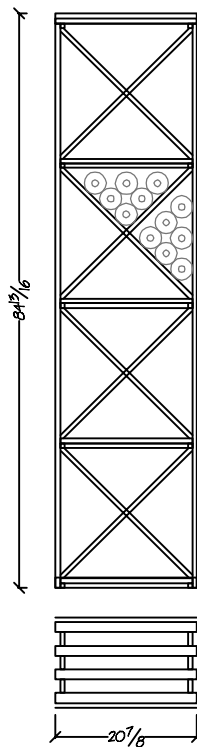

T-719
Champagne/Magnum Double Column
Bottle Capacity: 34

Traditional Series

7 ft. Kit Wine Racking

T-720
Box Diamond / Open Bottle Bins
Bottle Capacity: 184

T-721
Box Diamond Bins
Bottle Capacity: 160

T-722
Open Bottle Bins
Bottle Capacity: 96

T-723
Wood Case Bins
Bottle Capacity: 96

T-724
X-bins
Bottle Capacity: 96

T-725
Bordeaux Bins / Horizontal Display
Bottle Capacity: 75

Traditional Series

7 ft. Kit Wine Racking

T-726
Quarter Round Display

T-727
Split Individual Column
Bottle Capacity: 28