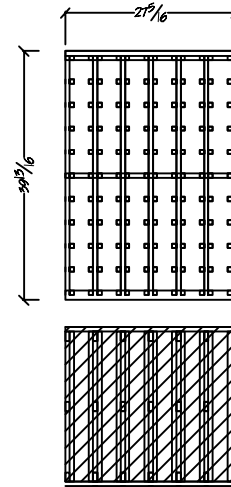

7 ft. Kit Wine Racking

T-707
Radius Corner 750ml Individual Bottle
Bottle Capacity: 105

T-708
Tasting Table (single deep)
Bottle Capacity: 60

T-709
Tasting Table (double deep)
Bottle Capacity: 120

T-710
750ml Individual Bottles w/ Picture Opening
Bottle Capacity: 114

T-711
Solid Diamond Bins w/ Picture Opening
Bottle Capacity: 110

T-712
Arch Fascia Option for Picture Opening

T-713
Front Loading Stemware Holder Option

Traditional Series

7 ft. Kit Wine Racking

T-714
Solid Veneer Diamond Bins Lower Unit
Bottle Capacity: 76