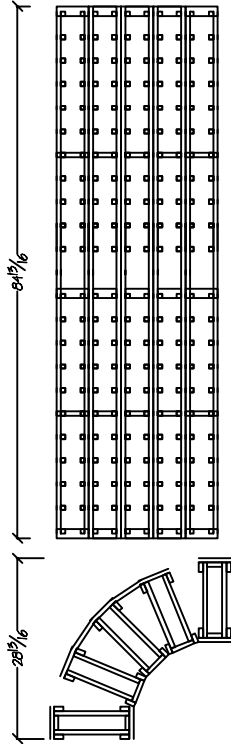

Traditional Series

7 ft. Kit Wine Racking

T-701
Single Column 750ml Individual Bottle
Bottle Capacity: 21

T-702
Two Column 750ml Individual Bottle
Bottle Capacity: 42

T-703
Three Column 750ml Individual Bottle
Bottle Capacity: 63

T-704
Four Column 750ml Individual Bottle
Bottle Capacity: 84

T-705
Five Column 750ml Individual Bottle
Bottle Capacity: 105

T-706
Six Column 750ml Individual Bottle
Bottle Capacity: 126

Traditional Series

7 ft. Kit Wine Racking

T-707
Radius Corner 750ml Individual Bottle
Bottle Capacity: 105

T-708
Tasting Table (single deep)
Bottle Capacity: 60

T-709
Tasting Table (double deep)
Bottle Capacity: 120

T-710
750ml Individual Bottles w/ Picture Opening
Bottle Capacity: 114

T-711
Solid Diamond Bins w/ Picture Opening
Bottle Capacity: 110

T-712
Arch Fascia Option for Picture Opening

T-713
Front Loading Stemware Holder Option

Traditional Series

7 ft. Kit Wine Racking

T-714
Solid Veneer Diamond Bins Lower Unit
Bottle Capacity: 76