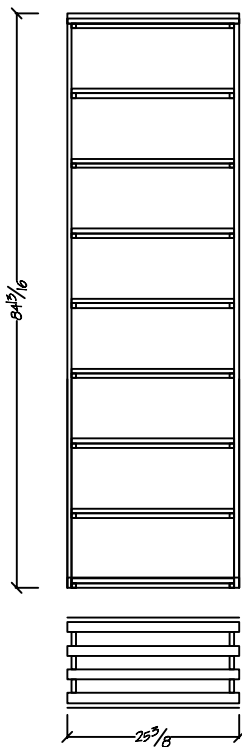

T-719
Champagne/Magnum Double Column
Bottle Capacity: 34

Traditional Series

7 ft. Kit Wine Racking

T-720
Box Diamond / Open Bottle Bins
Bottle Capacity: 184

T-721
Box Diamond Bins
Bottle Capacity: 160

T-722
Open Bottle Bins
Bottle Capacity: 96

T-723
Wood Case Bins
Bottle Capacity: 96

T-724
X-bins
Bottle Capacity: 96

T-725
Bordeaux Bins / Horizontal Display
Bottle Capacity: 75

Traditional Series

7 ft. Kit Wine Racking

T-726
Quarter Round Display

T-727
Split Individual Column
Bottle Capacity: 28