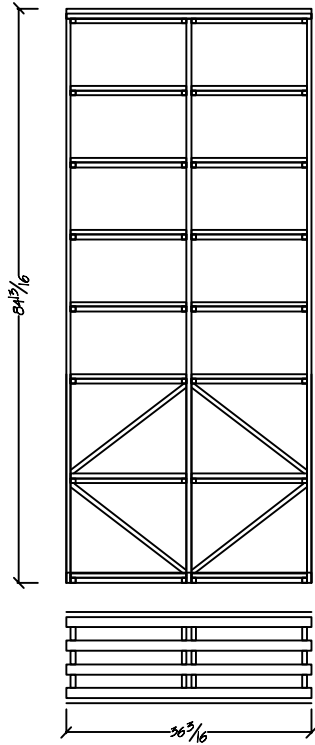

T-719
Champagne/Magnum Double Column
Bottle Capacity: 34

Traditional Series

7 ft. Kit Wine Racking

T-720
Box Diamond / Open Bottle Bins
Bottle Capacity: 184

T-721
Box Diamond Bins
Bottle Capacity: 160

T-722
Open Bottle Bins
Bottle Capacity: 96

T-723
Wood Case Bins
Bottle Capacity: 96

T-724
X-bins
Bottle Capacity: 96

T-725
Bordeaux Bins / Horizontal Display
Bottle Capacity: 75

Traditional Series

7 ft. Kit Wine Racking

T-726
Quarter Round Display

T-727
Split Individual Column
Bottle Capacity: 28