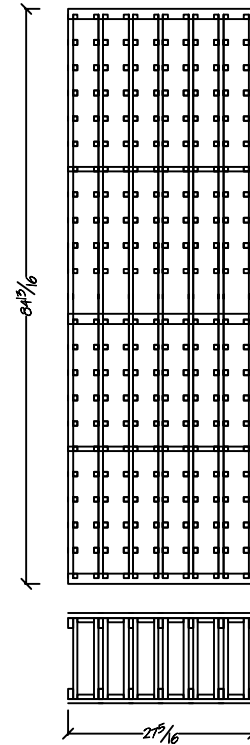

T-706
Six Column 750ml Individual Bottle
Bottle Capacity: 126