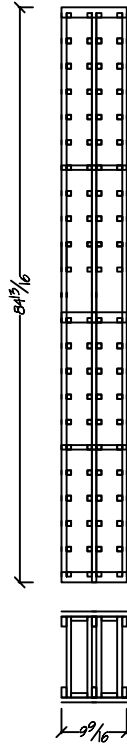

Traditional Series

7 ft. Kit Wine Racking

T-701
Single Column 750ml Individual Bottle
Bottle Capacity: 21

T-702
Two Column 750ml Individual Bottle
Bottle Capacity: 42

T-703
Three Column 750ml Individual Bottle
Bottle Capacity: 63

T-704
Four Column 750ml Individual Bottle
Bottle Capacity: 84

T-705
Five Column 750ml Individual Bottle
Bottle Capacity: 105

T-706
Six Column 750ml Individual Bottle
Bottle Capacity: 126

Traditional Series