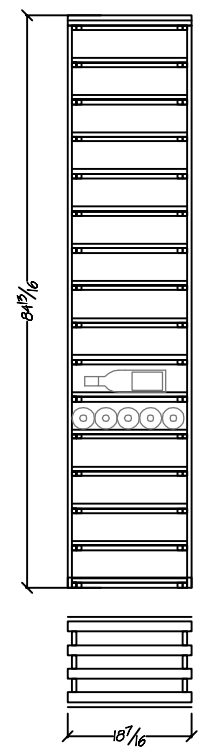

7 ft. Kit Wine Racking

T-707
Radius Corner 750ml Individual Bottle
Bottle Capacity: 105

T-708
Tasting Table (single deep)
Bottle Capacity: 60

T-709
Tasting Table (double deep)
Bottle Capacity: 120

T-710
750ml Individual Bottles w/ Picture Opening
Bottle Capacity: 114

T-719
Champagne/Magnum Double Column
Bottle Capacity: 34

Traditional Series

7 ft. Kit Wine Racking

T-720
Box Diamond / Open Bottle Bins
Bottle Capacity: 184

T-721
Box Diamond Bins
Bottle Capacity: 160

T-722
Open Bottle Bins
Bottle Capacity: 96

T-723
Wood Case Bins
Bottle Capacity: 96

T-724
X-bins
Bottle Capacity: 96

T-725
Bordeaux Bins / Horizontal Display
Bottle Capacity: 75

Traditional Series

7 ft. Kit Wine Racking

T-726
Quarter Round Display

T-727
Split Individual Column
Bottle Capacity: 28