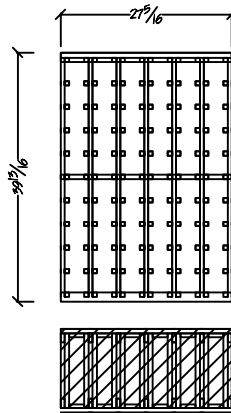

7 ft. Kit Wine Racking

T-707
Radius Corner 750ml Individual Bottle
Bottle Capacity: 105

T-708
Tasting Table (single deep)
Bottle Capacity: 60

T-709
Tasting Table (double deep)
Bottle Capacity: 120

T-710
750ml Individual Bottles w/ Picture Opening
Bottle Capacity: 114