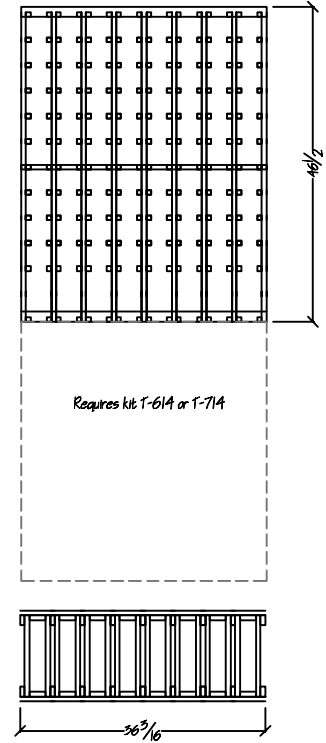

T-716
Eight Column - 750ml Columns Stacked
Bottle Capacity: 88