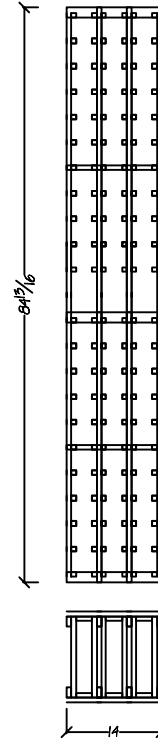

Traditional Series

7 ft. Kit Wine Racking

T-701
Single Column 750ml Individual Bottle
Bottle Capacity: 21

T-702
Two Column 750ml Individual Bottle
Bottle Capacity: 42

T-703
Three Column 750ml Individual Bottle
Bottle Capacity: 63

T-704
Four Column 750ml Individual Bottle
Bottle Capacity: 84

T-705
Five Column 750ml Individual Bottle
Bottle Capacity: 105

T-706
Six Column 750ml Individual Bottle
Bottle Capacity: 126

Traditional Series