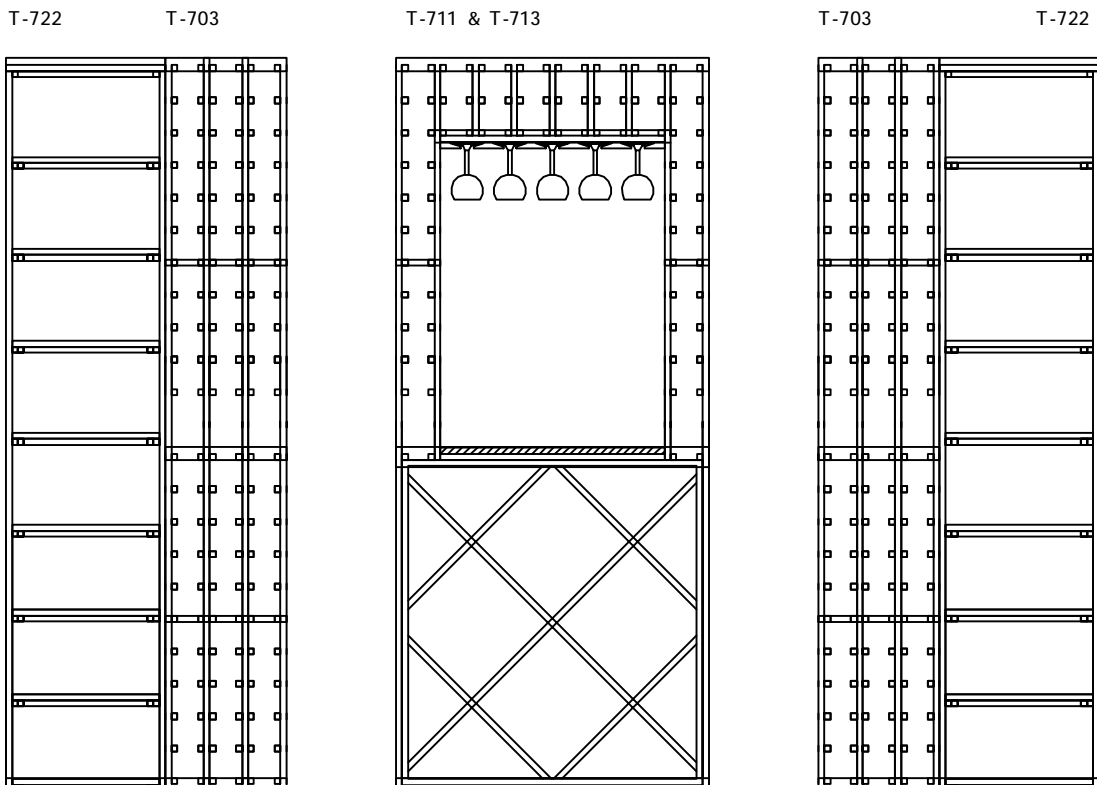

T-723
Wood Case Bins
Bottle Capacity: 96

T-724
X-bins
Bottle Capacity: 96

T-725
Bordeaux Bins / Horizontal Display
Bottle Capacity: 75

Traditional Series

7 ft. Kit Wine Racking

T-726
Quarter Round Display

T-727
Split Individual Column
Bottle Capacity: 28

Traditional Series

7 ft. Kit Wine Racking

Example Plan View

Example Elevation View

Wellington Wine Cellars, Inc.

phone: (561) 640-6515 fax: (561) 640-6533 web: wellingtonwinecellars.com