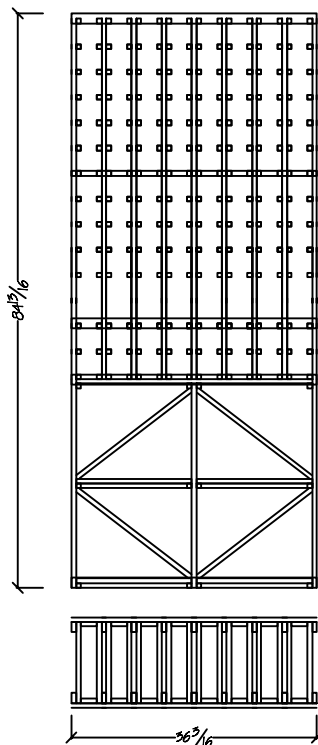

T-711
Solid Diamond Bins w/ Picture Opening
Bottle Capacity: 110

T-712
Arch Fascia Option for Picture Opening

T-713
Front Loading Stemware Holder Option

Traditional Series

7 ft. Kit Wine Racking

T-714
Solid Veneer Diamond Bins Lower Unit
Bottle Capacity: 76

T-715
Solid Veneer Diamond Bins - Stacked
Bottle Capacity: 93

T-716
Eight Column - 750ml Columns Stacked
Bottle Capacity: 88

T-717
Box Diamond / Eight 750ml Columns
Bottle Capacity: 168

T-718
Champagne/Magnum Single Column
Bottle Capacity: 17