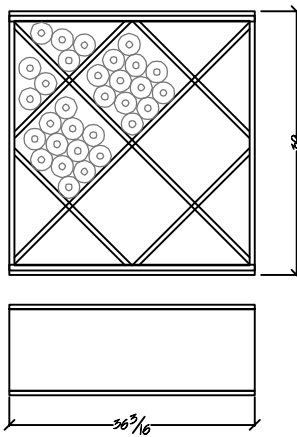

7 ft. Kit Wine Racking

T-707
Radius Corner 750ml Individual Bottle
Bottle Capacity: 105

T-708
Tasting Table (single deep)
Bottle Capacity: 60

T-709
Tasting Table (double deep)
Bottle Capacity: 120

T-710
750ml Individual Bottles w/ Picture Opening
Bottle Capacity: 114

T-711
Solid Diamond Bins w/ Picture Opening
Bottle Capacity: 110

T-712
Arch Fascia Option for Picture Opening

T-713
Front Loading Stemware Holder Option

Traditional Series

7 ft. Kit Wine Racking

T-714
Solid Veneer Diamond Bins Lower Unit
Bottle Capacity: 76

T-715
Solid Veneer Diamond Bins - Stacked
Bottle Capacity: 93

T-716
Eight Column - 750ml Columns Stacked
Bottle Capacity: 88

T-717
Box Diamond / Eight 750ml Columns
Bottle Capacity: 168

T-718
Champagne/Magnum Single Column
Bottle Capacity: 17