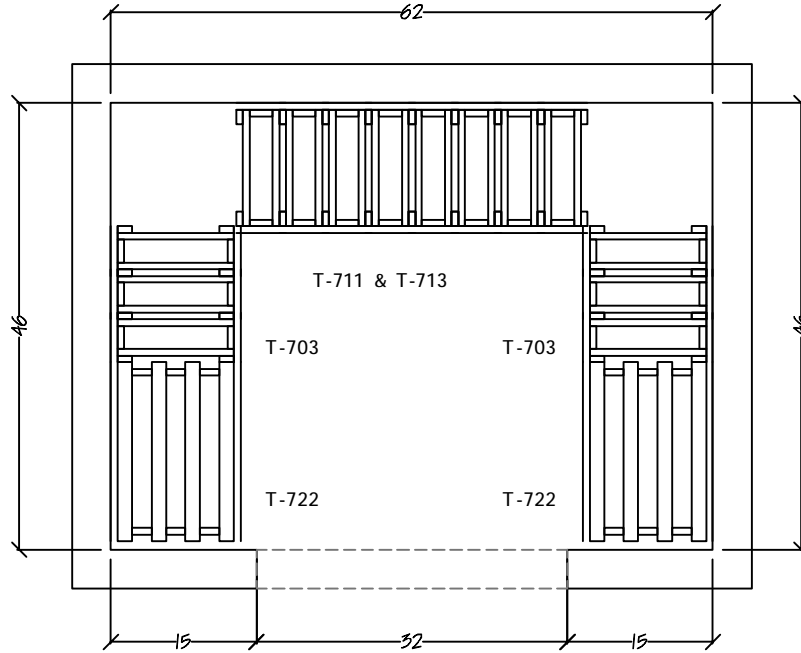

T-723
Wood Case Bins
Bottle Capacity: 96

T-724
X-bins
Bottle Capacity: 96

T-725
Bordeaux Bins / Horizontal Display
Bottle Capacity: 75

Traditional Series

7 ft. Kit Wine Racking

T-726
Quarter Round Display

T-727
Split Individual Column
Bottle Capacity: 28

Traditional Series

7 ft. Kit Wine Racking

Example Plan View

Example Elevation View

Wellington Wine Cellars, Inc.

phone: (561) 640-6515 fax: (561) 640-6533 web: wellingtonwinecellars.com