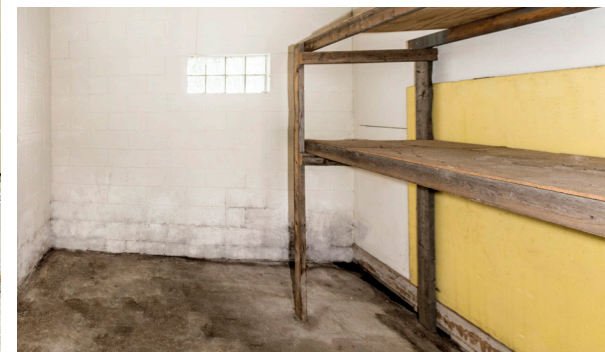

332 N Blawvelt Ave, Suite 6

\$50 / Month

Description

Great two-part unit in Sioux Falls. Includes stall for car, boat or overflow storage and timber shelving. Close to downtown with easy interstate access. Great location, don't miss out!

Features / Accommodations

- Square Feet: TBD
- Rent: \$50/mo
- Secured
- Lighted
- Garbage Service
- Close to Interstates
- Close to Downtown
- Great for a Car, Boat or Overflow Storage

Apply Online

To be eligible for a property, you must have the following pre-qualifications: