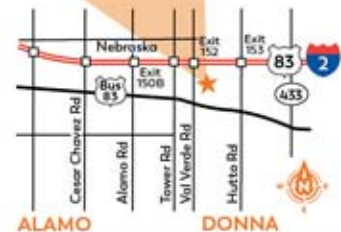

ALAMO

DONNA

In Case of Emergency
Call 911

TV STATION GUIDE

| | | | |
|------|-----------|------|------|
| 4.1 | CBS | 23.4 | GRIT |
| 4.3 | COMET | 38.2 | PBS |
| 5.1 | ABC | 44.1 | TBN |
| 5.3 | ME | 44.3 | JUCE |
| 15.1 | CW | 44.5 | KLUJ |
| 23.1 | NBC | 67.1 | FOX |
| 23.3 | ESCAPE TV | 67.2 | CW |