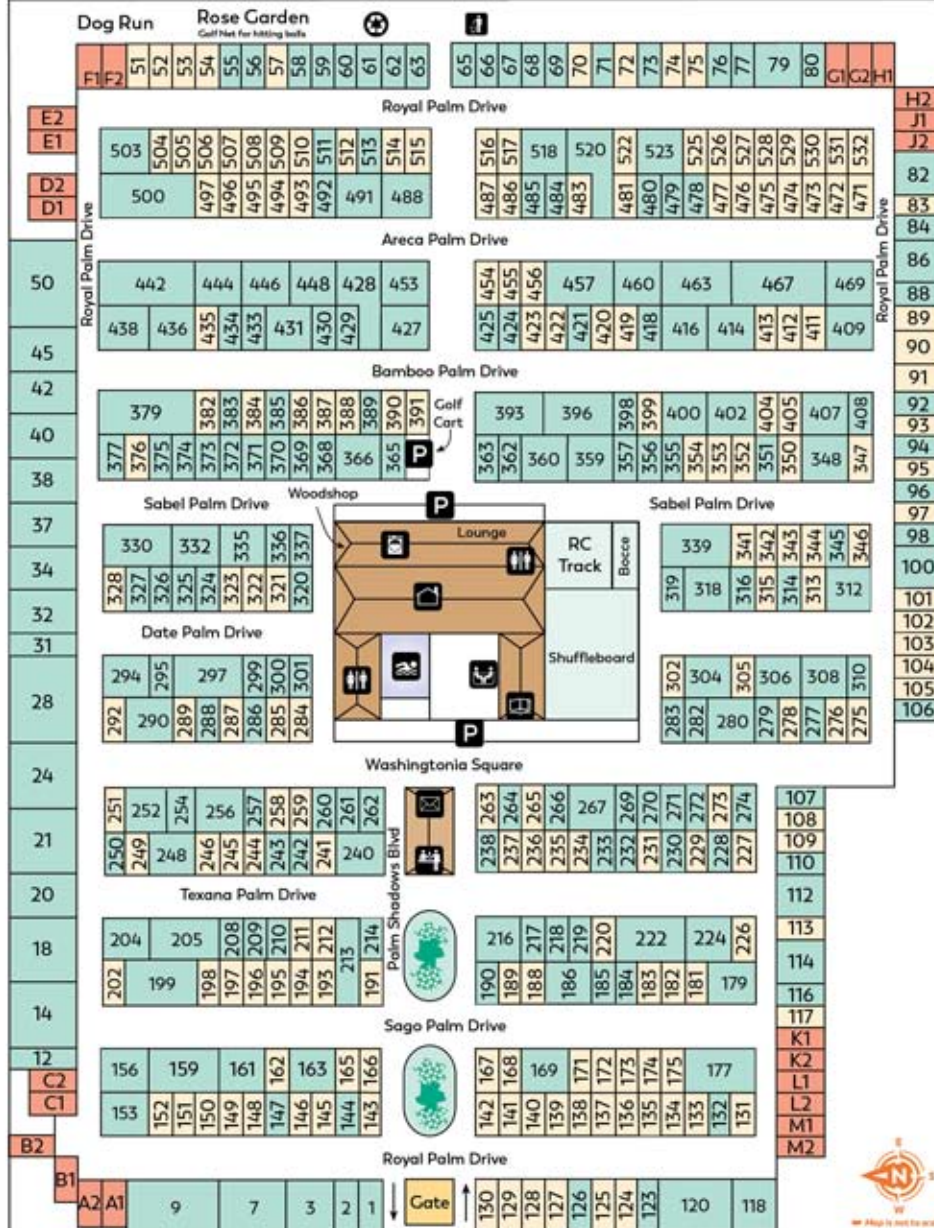

LEGEND

- Office
- Restrooms
- Mail
- Heated Pool
- Spa
- Laundromat
- Library
- Parking
- Rec Hall
- Horseshoes
- Garbage Dumpster
- Recycling Center

KEY

- RV Sites
- Annual Sites
- Apartments

Palm Shadows

ALAMO

DONNA

In Case of Emergency
Call 911

TV STATION GUIDE

| | | | |
|------|-----------|------|------|
| 4.1 | CBS | 23.4 | GRIT |
| 4.3 | COMET | 38.2 | PBS |
| 5.1 | ABC | 44.1 | TBN |
| 5.3 | ME | 44.3 | JUCE |
| 15.1 | CW | 44.5 | KLUJ |
| 23.1 | NBC | 67.1 | FOX |
| 23.3 | ESCAPE TV | 67.2 | CW |

Palm Shadows
Mobile Home & RV Resort

200 N. Val Verde Road
Donna, Texas 78537
(956) 464-3324

Your Site
