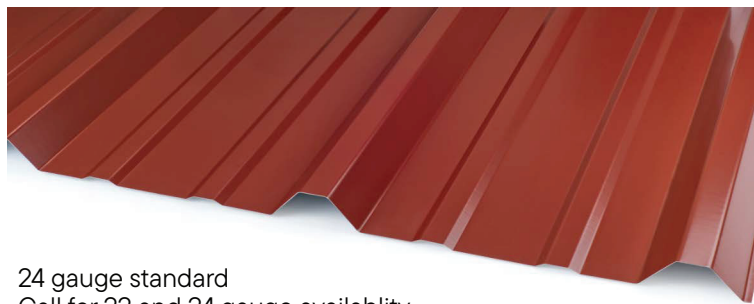

PBR PANELS

Our PBR Panel, short for Purlin Bearing Rib Panel, is a versatile and economical metal roofing and siding solution renowned for its durability and ease of installation. Available in a variety of colors and finishes, PBR panels are not only functional but also aesthetically pleasing, meeting both practical needs and design requirements. Whether upgrading an existing building or constructing a new one, our PBR panels offer a reliable and cost-effective solution that stands the test of time.

24 gauge standard
Call for 22 and 24 gauge availability.

Sherwin Williams® and WeatherXL™ are registered trademarks of SWIMC LLC.

Acrylic Galvalume®

Crimson Red

Rustic Red

Rural Red

Berry

Evergreen

Saddle Tan

Desert Sand

Koko Brown

Burnished Slate

Ash Gray

Charcoal Gray

Black

Colors on this chart are close representations of actual metal color, limited by printing and viewing conditions. Color matching is optimized for outdoor viewing.