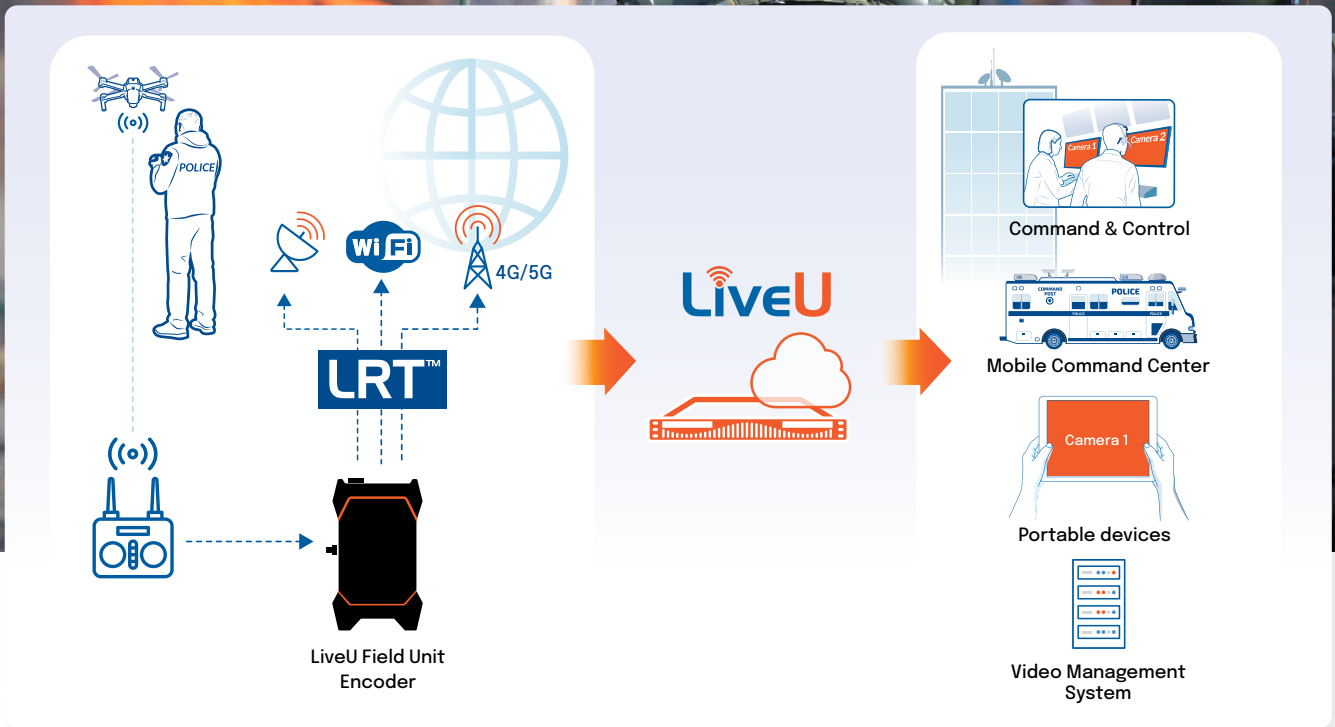

Key Benefits

**RELIABLE & RESILIENT
VIDEO TRANSMISSION**

MOBILITY

**VIDEO MANAGEMENT
SYSTEM (VMS)
INTEROPERABILITY**

**VIDEO SHARING AND
DISTRIBUTION**

**360-DEGREE SITUATIONAL
AWARENESS**

LiveU – For Real-time Video Excellence

- Rapid deployment and ease of use
- High-quality, low latency real-time video
- Resilient and reliable connectivity
- Video sharing and distribution, enhanced collaboration and informed decision-making
- Global 24/7 support

LiveU and LRT™ are trusted by 1000 agencies all over the globe, providing mission-critical command and control, situational awareness and other solutions. Saving lives, time and resources.

Want to learn more?

Connect with one of our Solution Experts
<https://www.liveu.tv/publicsecurity>

LiveU Inc. | USA Tel: 1-(201)-742-5229
2 University Plaza, Suite 505, Hackensack, New Jersey 07601