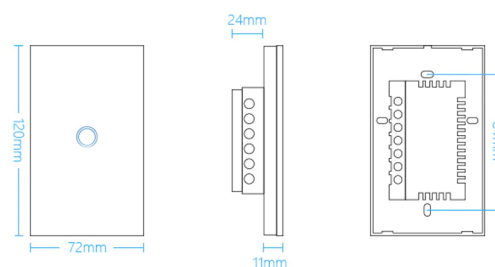

Technical Details

Dimension: 120*72*37MM

Operating Voltage: 110-240V AC / 50Hz~60Hz

Rated Load: 600W/Gang

ZigBee model: IEEE 802.15.4 PHY/MAC works at 2.4GHz

Product Dimension

Conform to Australia Standard

QR Code for 2Net Smart
Home App Download