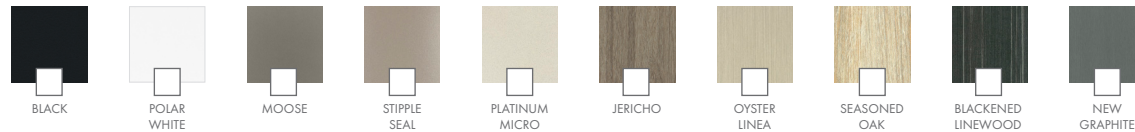

VIVA

3.52
METRES

FRESCA

4.19
METRES

SERATA

4.79
METRES

LA MODA

5.09
METRES

— BY EURO APPLIANCES —

Your One Stop Euro Alfresco Solution
Embrace your alfresco outdoor kitchen with elegance and ease

SELECT YOUR CABINETRY AND STONE COLOURS:

SELECT YOUR CABINETRY

Laminex®

SELECT YOUR STONE BENCHTOP