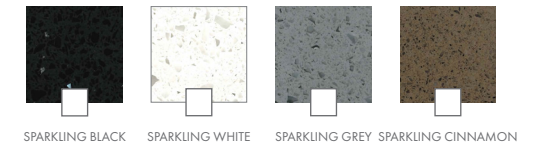

SELECT YOUR APPLIANCES AND ACCESSORIES:

EAL900RBQ 4 Burner Hooded BBQ + Rotisserie	EAL1200RBQ 6 Burner Hooded BBQ + Rotisserie	EA60WFSX2L OR EA60WFSX2R 138lt Single Door Beverage Cooler	EAS510UM Under/Top Mount Single Bowl Sink	EAS740DBU Under/Top Mount Double Bowl Sink	V054C Sink Mixer	EMT571SS Sink Mixer	EMT1094B Gooseneck Sink Mixer	EMJG30WSX 30cm Gas Wok Burner 18mj	EMJTE30SX 30cm Electric Teppanyaki Plate	EMJB30SX 30cm Electric BBQ	EMJFR30SX 30cm Electric Deep Fryer	EDS14PXS 60cm Freestanding Dishwasher	EA900WFSX 208lt Double Door Beverage Cooler	EV6085X 60cm Electric Multifunction Oven
LPG ☐ GAS ☐	LPG ☐ GAS ☐	L ☐ R ☐	☐	☐	☐	☐	☐	LPG ☐ GAS ☐	☐	☐	☐	☐	☐	☐
EAL900FBQ 4 Burner Flat Lid BBQ	EAL1200FBQ 6 Burner Flat Lid BBQ	EBB900SS 90cm Alfresco Canopy	ERB120SS 120cm Alfresco Canopy	ERB150SS 150cm Alfresco Canopy										
LPG ☐ GAS ☐	LPG ☐ GAS ☐	☐	☐	☐										

6MM GROOVES

☐ Yes, I/we would require 6mm grooves on our cabinetry