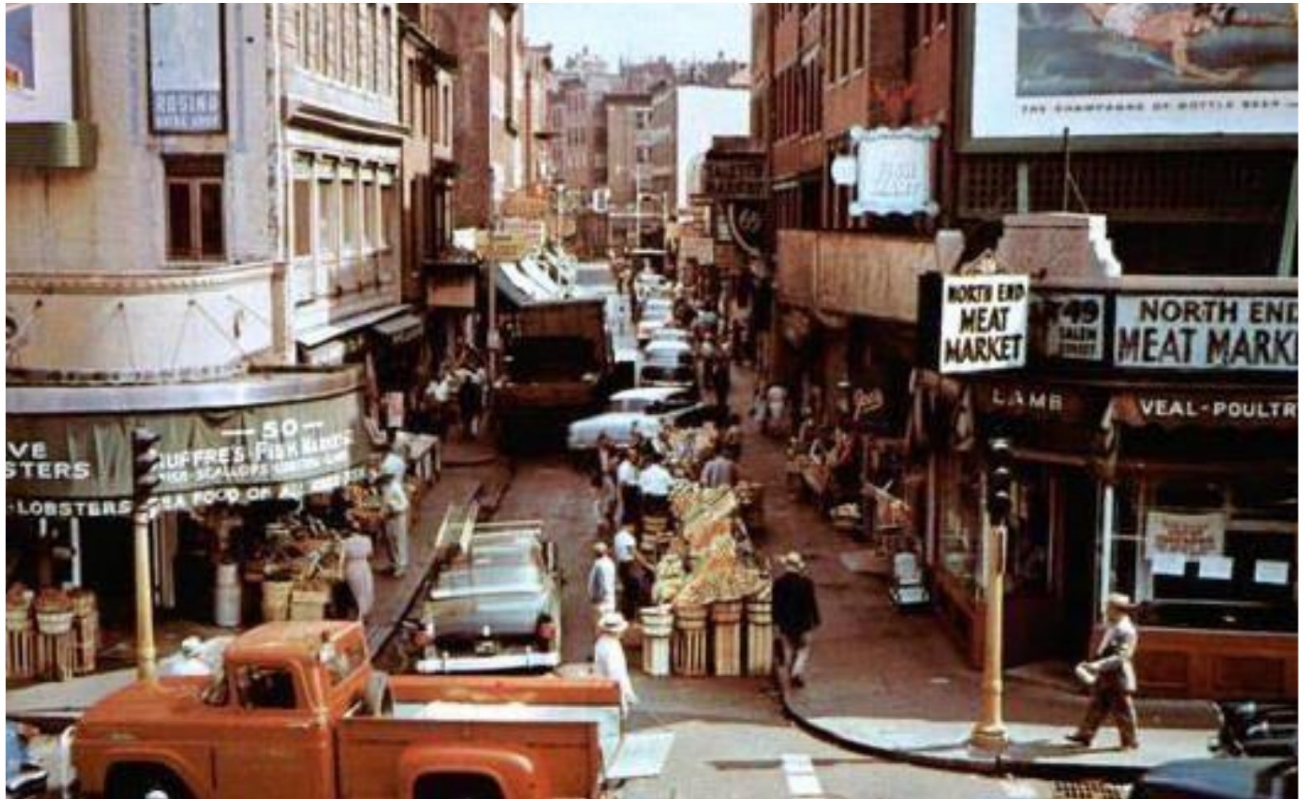

TRIBAL TOWN
LOOKBOOK

THE RABBIT - INN

SOUTHIE STREETS

CHARLESTOWN STREETS

NORTH END STREETS

EAST BOSTON STREETS

SOUTHIE/CHARLESTOWN LOOK

JPG. FROM SHORT

TYPICAL SCALLY CAPS

1980'S "ITALIAN" LOOK

EAST BOSTON M.C. CLUB
LOOK