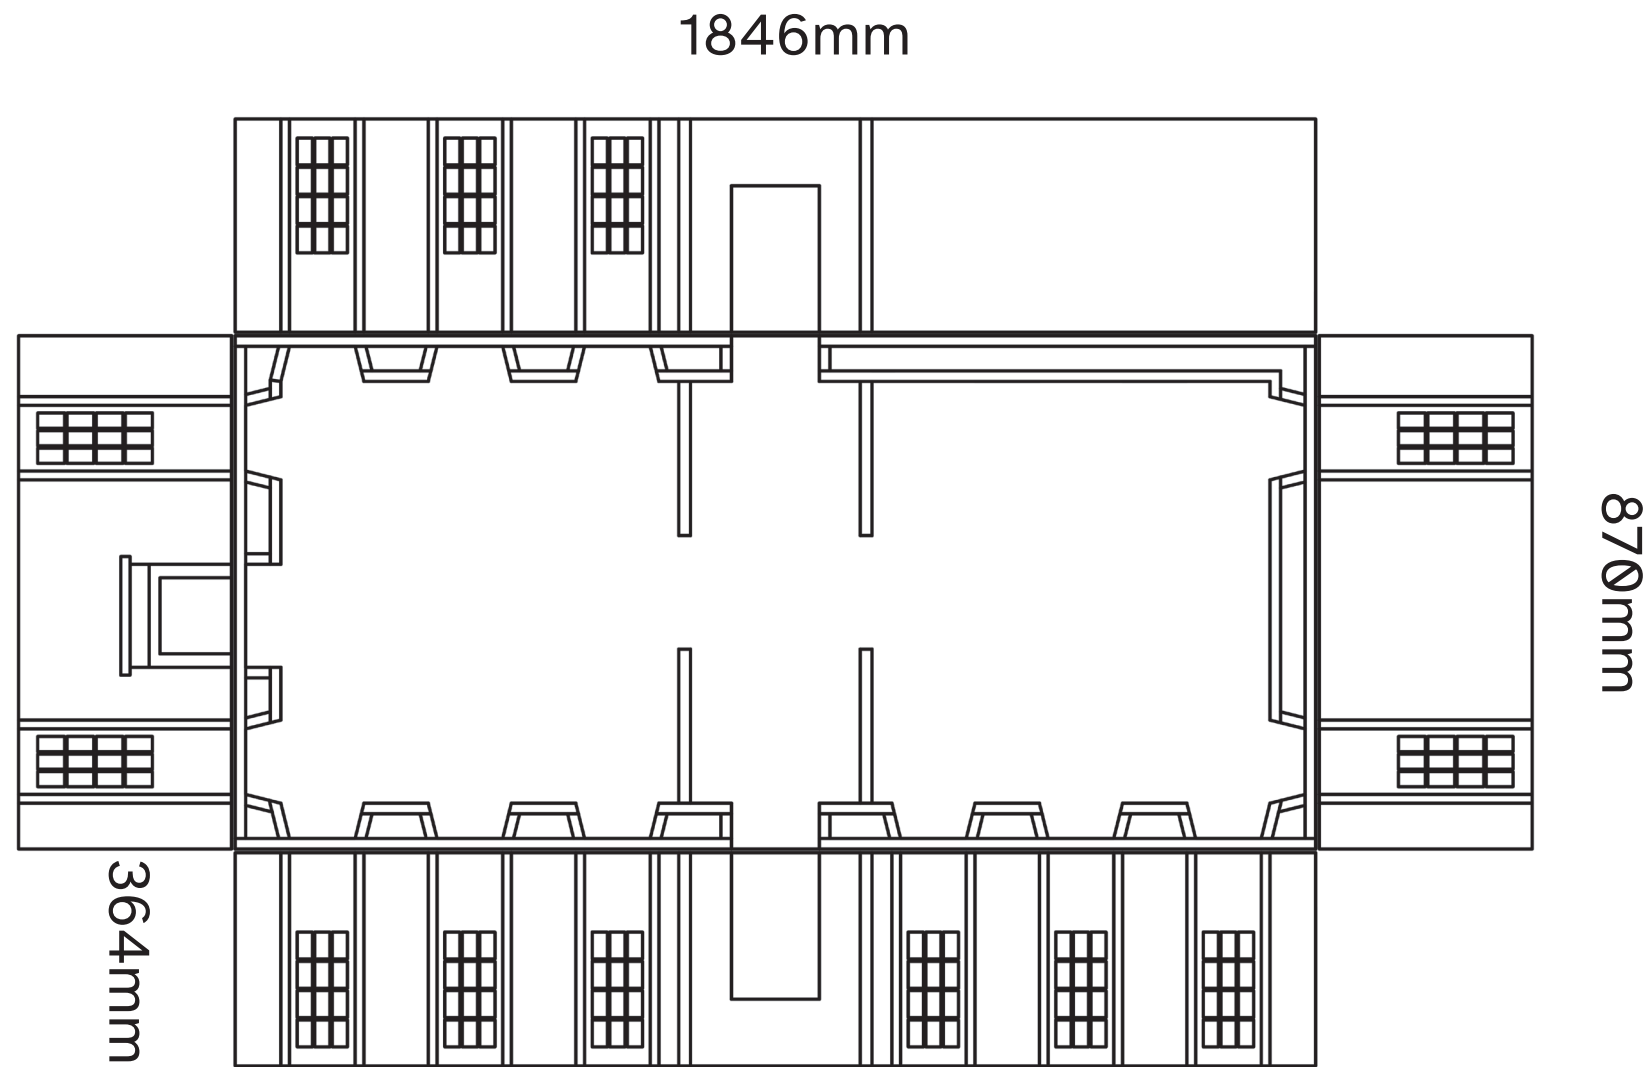

LOCATION: CITY PARK 368 Alexandra Parade, Glasgow G31 3AU South entrance on the third floor.

L1846mm x W870mm x H364mm

The model in Nicola Atkinson's solo show in Linlithgow Burgh Halls Gallery, May - Sept 2025.