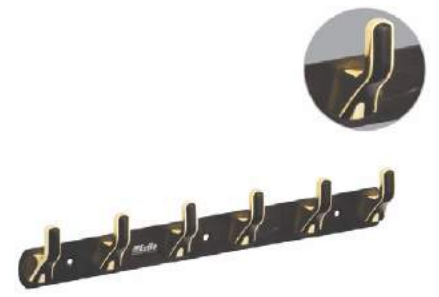

KHN-6318 | ₹ 650/-
Neo Sun Gold 6 Pt.