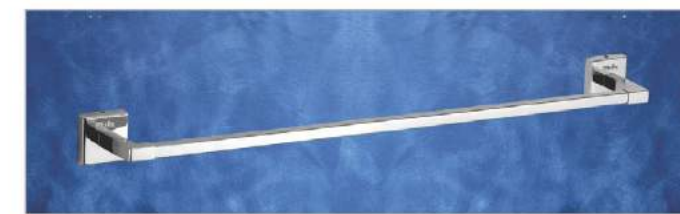

TRC-4509 | ₹ 850/-
VIRTUS CONCEALED (SS)