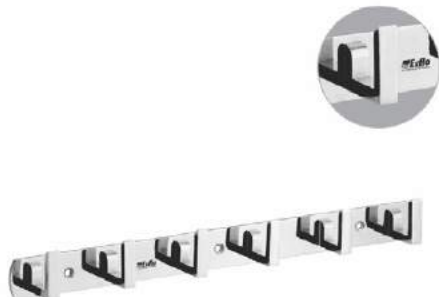

KHN-6309 | ₹ 430/-
L-Type CP 6Pt.