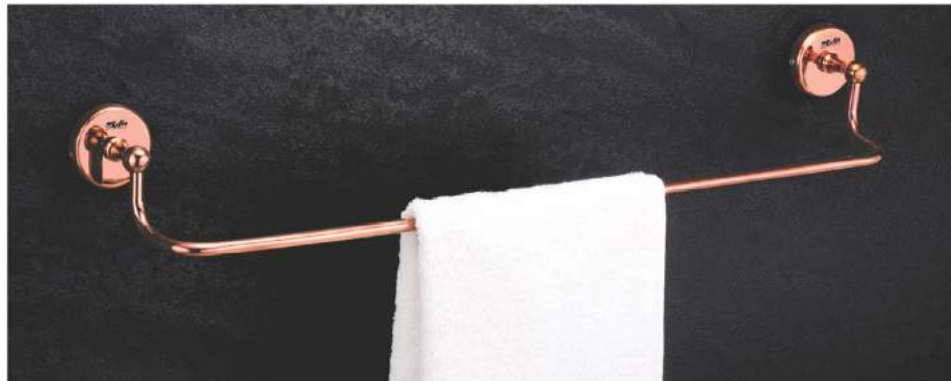

★ BATHROOM SET 5 PCS - ₹ 11220/-

★ ROR-1701 | ₹ 3980/-
TOWEL ROD 24"