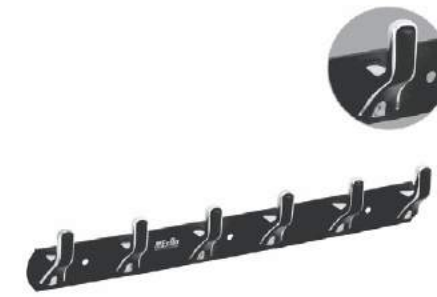

KHN-6316 | ₹ 650/-
Neo Chrome 6 Pt.