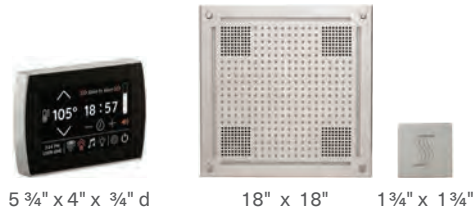

Group A
Availability: In Stock

Group B
Availability: Up to 4 weeks

Custom finish options are available. Please contact ThermaSol for pricing.

Wellness Steam SignaTouch Package

To complete package **ADD** your steam generator
See page 6

PACKAGE INCLUDES CONTROL + RAINHEAD + STEAMHEAD

SignaTouch 5 Contemporary Flushmount + HydroVive 18 + SteamVection Steamhead Control available in all finishes

5 3/4" x 4" x 3/4" d 18" x 18" 1 3/4" x 1 3/4"