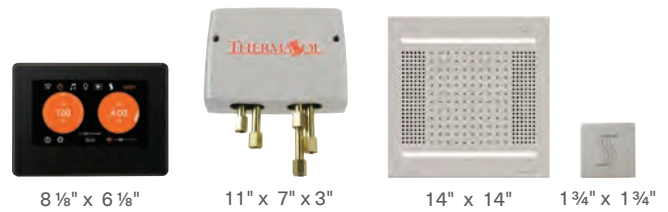

8 1/8" x 6 1/8" 11" x 7" x 3" 18" x 18" 1 3/4" x 1 3/4"

MODEL	CONTROL	LIST
TWPH7S-XX	ThermaTouch 7	\$13,585

ThermaTouch 10 + Digital Shower Valve + HydroVive 14 + SteamVection Steamhead

10 3/8" x 7 1/8" 11" x 7" x 3" 14" x 14" 1 3/4" x 1 3/4"

MODEL	CONTROL	LIST
TWPH1410US-XX	ThermaTouch 10	\$12,025

ThermaTouch 7 + Digital Shower Valve + HydroVive 14 + SteamVection Steamhead

Control trim available in black or white only

8 1/8" x 6 1/8" 11" x 7" x 3" 14" x 14" 1 3/4" x 1 3/4"