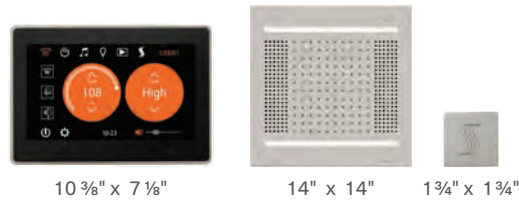

ThermaTouch 10 + HydroVive 14 + SteamVection Steamhead

MODEL	CONTROL	LIST
WH14STP10S-XX	ThermaTouch 10	$9,665