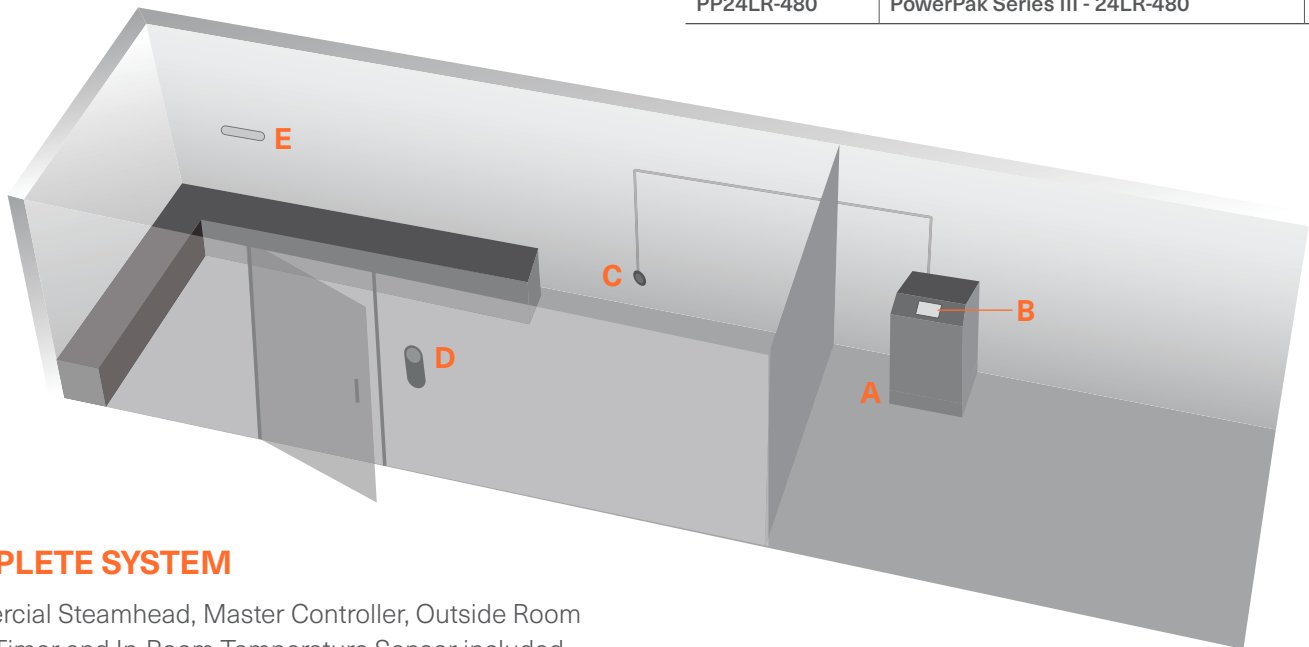

- **A** PowerPak 3 Generators can be plumbed up to 50 feet from steam room
- **B** Master Control Start-up, shut down, standby temperature, room temperature, diagnostics, cleaning cycle; all controlled precisely to your club hours, 7 days per week
- **C** Commercial Steamhead
- **D** Outside room timer activates steam session, while your chosen standby temperature avoids a cold start
- **E** In-Room Temperature Sensor. Ultra durable billet construction

MODEL	DESCRIPTION	LIST
PP18SR-240	PowerPak Series III - 18SR-240	$12,250
PP18SR-480	PowerPak Series III - 18SR-480	$12,250
PP24LR-240	PowerPak Series III - 24LR-240	$13,250
PP24LR-480	PowerPak Series III - 24LR-480	$13,250