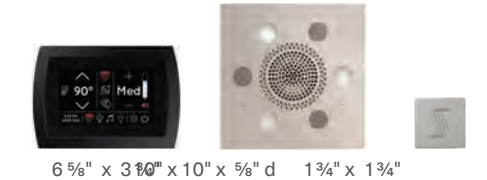

6 5/8" x 3 1/2" x 10" x 5/8" d   1 3/4" x 1 3/4"

MODEL	CONTROL	LIST
WSTPSS-XX	SignaTouch 5 Modern Recessed	$5,120

Select desired finish and replace **XX** with code below. Finish colors may differ slightly from their appearance on your screen or in print.

Group A
Availability: In Stock

Group B
Availability: Up to 4 weeks

Custom finish options are available. Please contact ThermaSol for pricing.