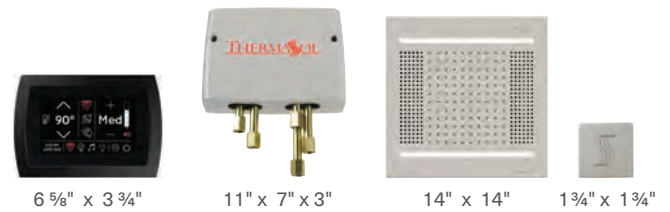

MODEL	CONTROL	LIST
TWPH14SR-XX	SignaTouch 5 Contemporary Flushmount	$10,720

SignaTouch 5 Modern Recessed + Digital Shower Valve + HydroVive 14 + SteamVection Steamhead Control trim black or white only