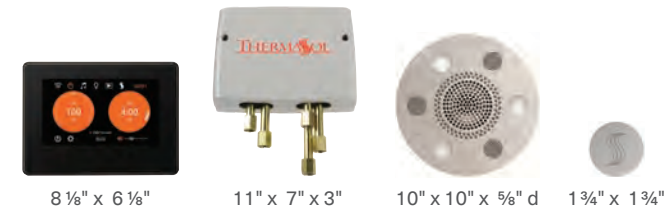

ThermaTouch 7 + Digital Shower Valve + Serenity Light, Sound, Rainhead (Round) + SteamVection Steamhead

Control trim available in black or white only

8 1/8" x 6 1/8"   11" x 7" x 3"   10" x 10" x 5/8" d   1 3/4" x 1 3/4"

MODEL	CONTROL	LIST
TWP7R-XX	ThermaTouch 7	$8,385