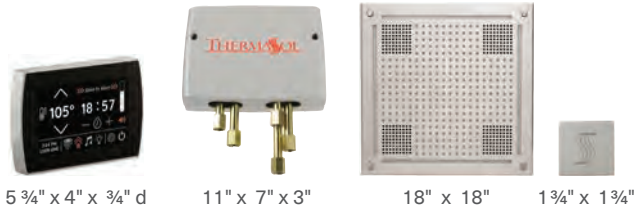

Group A

Availability: In Stock

Group B

Availability: Up to 4 weeks

Custom finish options are available. Please contact ThermaSol for pricing.

Total Wellness SignaTouch Package

To complete package **ADD** your steam generator
See page 6

PACKAGE INCLUDES CONTROL + DIGITAL SHOWER VALVE + RAINHEAD + STEAMHEAD

SignaTouch 5 Contemporary Flushmount + Digital Shower Valve + HydroVive 18 + SteamVection Steamhead Control available in all finishes