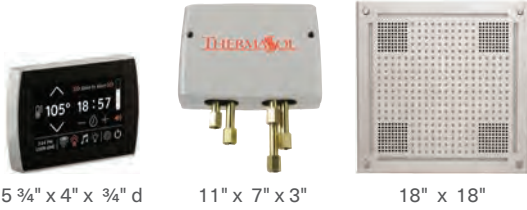

Custom finish options are available. Please contact ThermaSol for pricing.

Wellness Shower SignaTouch Package

PACKAGE INCLUDES CONTROL + DIGITAL SHOWER VALVE + RAINHEAD

SignaTouch 5 Contemporary Flushmount + Digital Shower Valve + HydroVive 18 Control available in all finishes