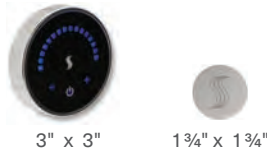

MODEL	CONTROL	LIST
MTC-SVRD-XX	MicroTouch Contemporary Flushmount	$1,130

Signature Series Contemporary Flushmount Control + SteamVection Steamhead (Round) Control available in all finishes