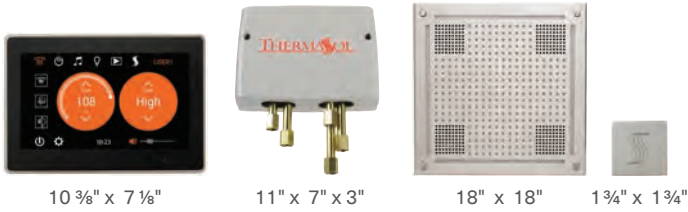

10 3/8" x 7 1/8"   11" x 7" x 3"   18" x 18"   1 3/4" x 1 3/4"

MODEL	CONTROL	LIST
TWPH10US-XX	ThermaTouch 10	$13,985