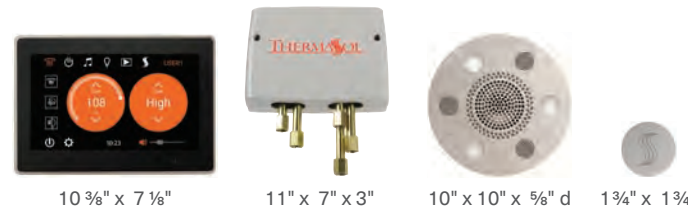

ThermaTouch 10 + Digital Shower Valve + Serenity Light, Sound, Rainhead (Round) + SteamVection Steamhead

10 3/8" x 7 1/8"   11" x 7" x 3"   10" x 10" x 5/8" d   1 3/4" x 1 3/4"

MODEL	CONTROL	LIST
TWP10UR-XX	ThermaTouch 10	$8,785