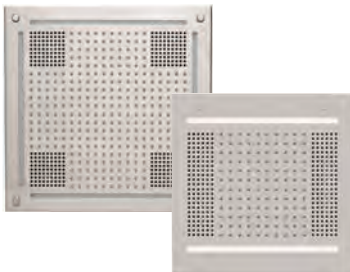

Digital Shower Valve

The Smart Digital Shower Valve allows precision control of water volume and exact temperatures.

Digital Shower Valve

HydroVive Light, Sound, Rainhead

HydroVive fuses ahead-of-its-time design and technology into a single module featuring full-spectrum lighting, enhanced audio, new rainhead effects and more.