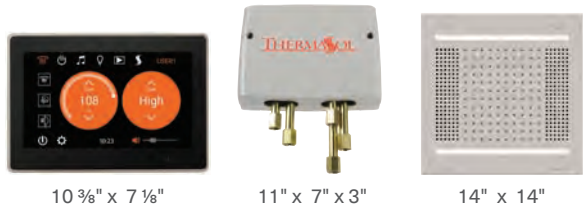

ThermaTouch 7 + Digital Shower Valve + HydroVive 18

Control trim available in black or white only

8 1/8" x 6 1/8"

11" x 7" x 3"

18" x 18"

MODEL	CONTROL	LIST
WHSP7S-XX	ThermaTouch 7	\$13,300

ThermaTouch 10 + Digital Shower Valve + HydroVive 14