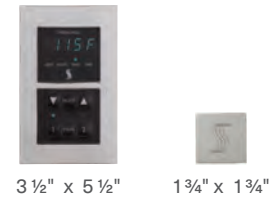

MODEL	CONTROL	LIST
SEMR-SVSQ-XX	Signature Series Modern Recessed	$1,570

Easy Start External Remote Start Control (Square)

Control available in all finishes

Compatible With All Controls Except MicroTouch

3 1/2" x 3 1/2"

MODEL	CONTROL	LIST
ESM-XX	Easy Start Control (Square)	$595

Select desired finish and replace **XX** with code below. Finish colors may differ slightly from their appearance on your screen or in print.

Group A
Availability: In Stock

Group B
Availability: Up to 4 weeks

Custom finish options are available. Please contact ThermaSol for pricing.