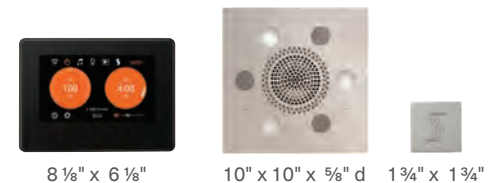

ThermaTouch 7 + Serenity Light, Sound, Rainhead (Square) + SteamVection Steamhead

Control trim available in black or white only

MODEL	CONTROL	LIST
WSTP7S-XX	ThermaTouch 7	$6,025

Select desired finish and replace **XX** with code below. Finish colors may differ slightly from their appearance on your screen or in print.

Group A
Availability: In Stock

Group B
Availability: Up to 4 weeks

Custom finish options are available. Please contact ThermaSol for pricing.