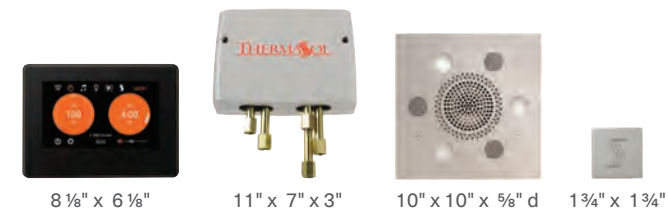

ThermaTouch 7 + Digital Shower Valve + Serenity Light, Sound, Rainhead (Square) + SteamVection Steamhead

Control trim available in black or white only

8 1/8" x 6 1/8"   11" x 7" x 3"   10" x 10" x 5/8" d   1 3/4" x 1 3/4"

MODEL	CONTROL	LIST
TWP7S-XX	ThermaTouch 7	$8,385

Select desired finish and replace XX with code below. Finish colors may differ slightly from their appearance on your screen or in print.

Group A

Availability: In Stock