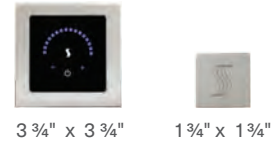

MODEL	CONTROL	LIST
MTMR-SVSQ-XX	MicroTouch Modern Recessed	$1,130

Signature Series Modern Recessed Control + SteamVection Steamhead (Square) Control available in all finishes