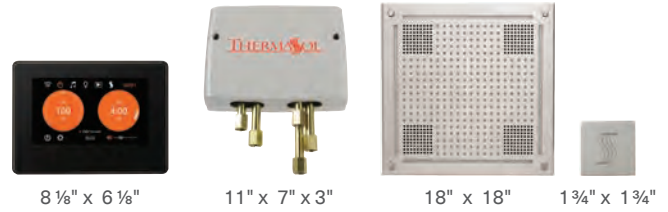

ThermaTouch 7 + Digital Shower Valve + HydroVive 18 + SteamVection Steamhead

Control trim available in black or white only

8 1/8" x 6 1/8"   11" x 7" x 3"   18" x 18"   1 3/4" x 1 3/4"

MODEL	CONTROL	LIST
TWPH7S-XX	ThermaTouch 7	$13,585