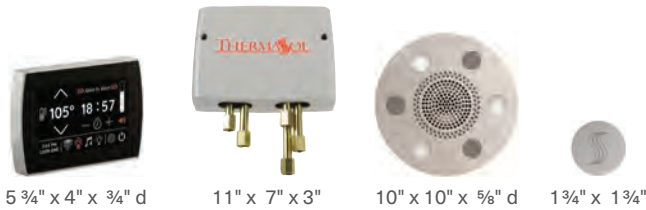

SignaTouch 5 Contemporary Flushmount + Digital Shower Valve + HydroVive 14 + SteamVection Steamhead Control available in all finishes

MODEL	CONTROL	LIST
TWPH14SR-XX	SignaTouch 5 Contemporary Flushmount	\$10,720

SignaTouch 5 Modern Recessed + Digital Shower Valve + HydroVive 14 + SteamVection Steamhead Control trim black or white only

MODEL	CONTROL	LIST
TWPH14SS-XX	SignaTouch 5 Modern Recessed	\$10,720

SignaTouch 5 Contemporary Flushmount + Digital Shower Valve + Serenity Light, Sound, Rainhead (Round) + SteamVection Steamhead Control available in all finishes