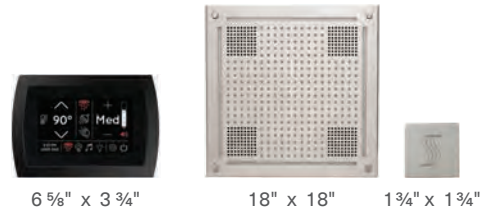

6 5/8" x 3 3/4"   18" x 18"   1 3/4" x 1 3/4"

MODEL	CONTROL	LIST
WHSTPSS-XX	SignaTouch 5 Modern Recessed	$10,320

SignaTouch 5 Contemporary Flushmount + HydroVive 14 + SteamVection Steamhead Control available in all finishes