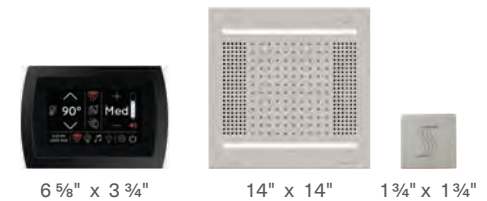

MODEL	CONTROL	LIST
WHSTPSS-XX	SignaTouch 5 Modern Recessed	\$10,320

SignaTouch 5 Contemporary Flushmount + HydroVive 14 + SteamVection Steamhead Control available in all finishes

5 3/4" x 4" x 3/4" d 14" x 14" 1 3/4" x 1 3/4"

MODEL	CONTROL	LIST
WH14STPSR-XX	SignaTouch 5 Contemporary Flushmount	\$8,360

SignaTouch 5 Modern Recessed + HydroVive 14 + SteamVection Steamhead Control trim black or white only

6 5/8" x 3 3/4" 14" x 14" 1 3/4" x 1 3/4"