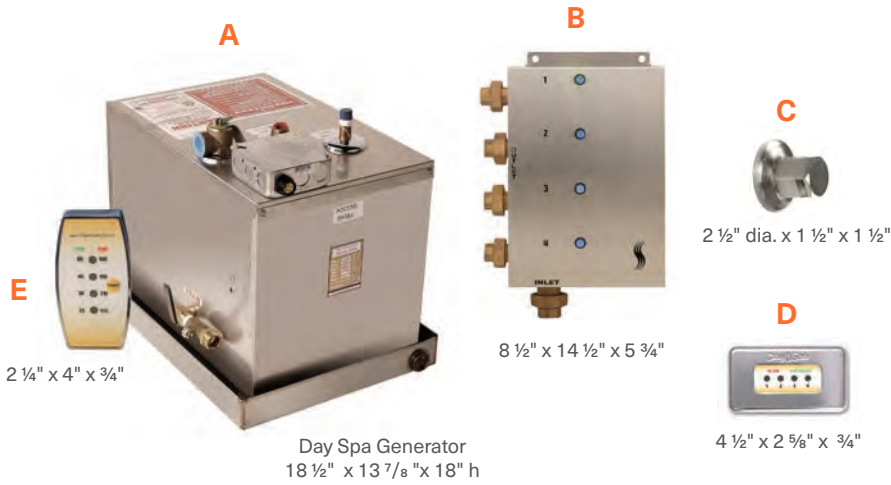

COMPLETE SYSTEM

Commercial Steamhead, Master Controller, Outside Room Digital Timer and In-Room Temperature Sensor included

Day Spa Systems

Smaller in size compared to ThermaSol's larger commercial units, ThermaSol's Day Spa systems are designed to provide steam independently or simultaneously for up to four separate rooms.