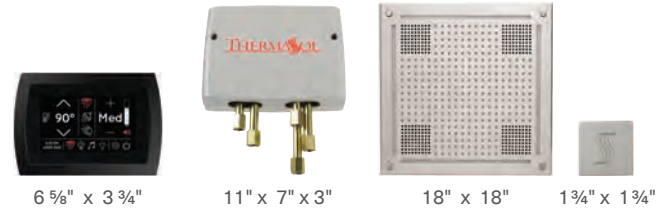

MODEL	CONTROL	LIST
TWPHSR-XX	SignaTouch 5 Contemporary Flushmount	$12,680

SignaTouch 5 Modern Recessed + Digital Shower Valve + HydroVive 18 + SteamVection Steamhead Control trim black or white only