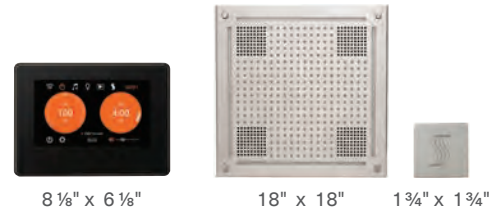

ThermaTouch 7 + HydroVive 18 + SteamVection Steamhead

Control trim available in black or white only

MODEL	CONTROL	LIST
WHSTP7S-XX	ThermaTouch 7	$11,225