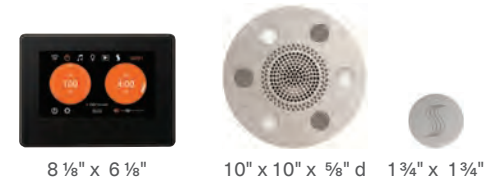

ThermaTouch 7 + Serenity Light, Sound, Rainhead (Round) + SteamVection Steamhead

Control trim available in black or white only

MODEL	CONTROL	LIST
WSTP7R-XX	ThermaTouch 7	$6,025