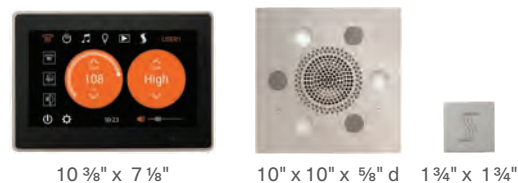

ThermaTouch 10 + Serenity Light, Sound, Rainhead (Square) + SteamVection Steamhead

MODEL	CONTROL	LIST
WSTP10S-XX	ThermaTouch 10	$6,425