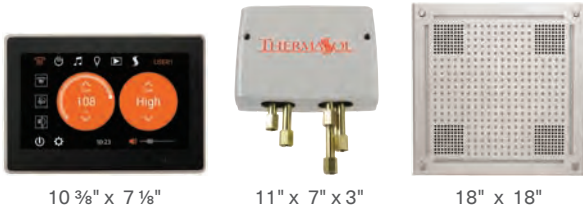

Wellness Shower

ThermaTouch Package

PACKAGE INCLUDES CONTROL + DIGITAL SHOWER VALVE + RAINHEAD

ThermaTouch 10 + Digital Shower Valve + HydroVive 18

10 3/8" x 7 1/8"

11" x 7" x 3"

18" x 18"

MODEL	CONTROL	LIST
WHSP10S-XX	ThermaTouch 10	\$13,700