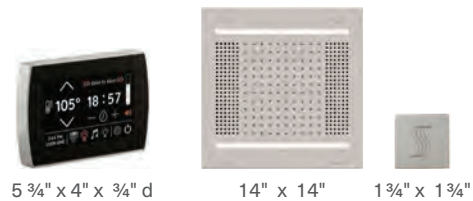

5 3/4" x 4" x 3/4" d   14" x 14"   1 3/4" x 1 3/4"

MODEL	CONTROL	LIST
WH14STPSR-XX	SignaTouch 5 Contemporary Flushmount	$8,360

SignaTouch 5 Modern Recessed + HydroVive 14 + SteamVection Steamhead Control trim black or white only