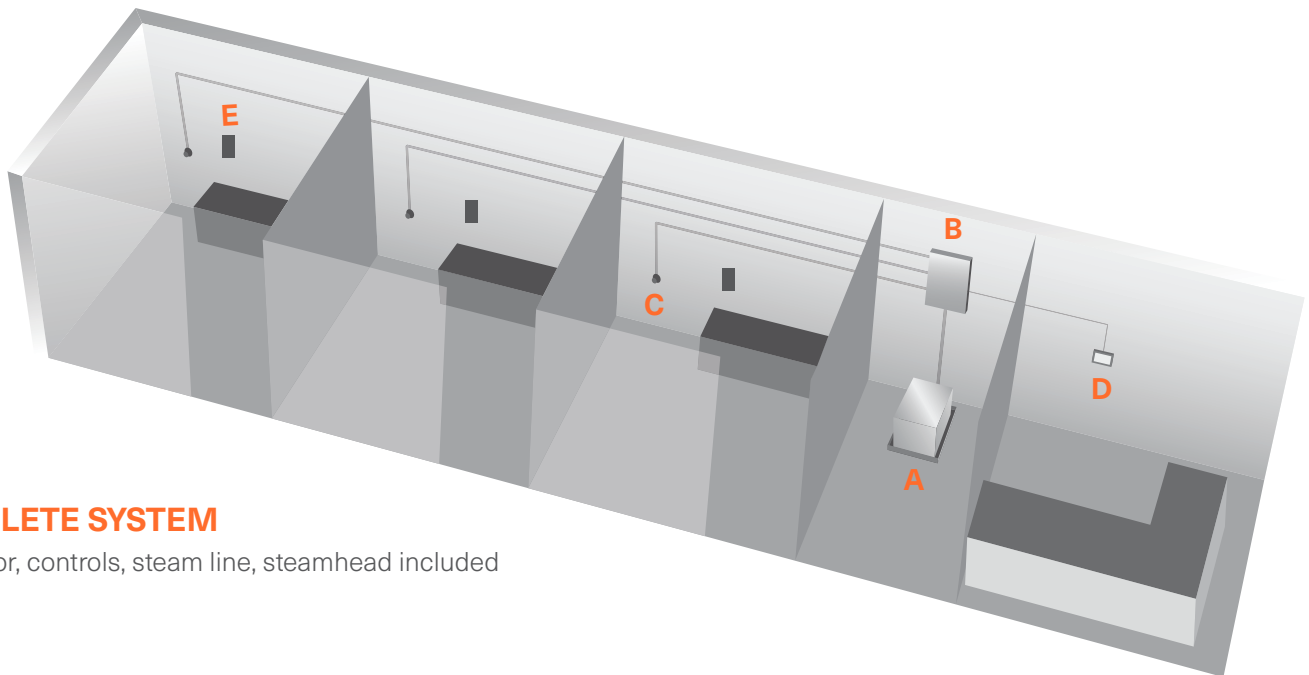

COMPLETE SYSTEM

Generator, controls, steam line, steamhead included