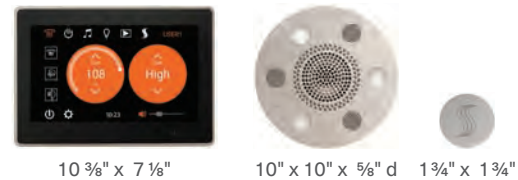

ThermaTouch 10 + Serenity Light, Sound, Rainhead (Round) + SteamVection Steamhead

MODEL	CONTROL	LIST
WSTP10R-XX	ThermaTouch 10	$6,425