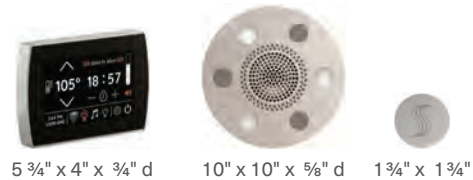

5 3/4" x 4" x 3/4" d   10" x 10" x 5/8" d   1 3/4" x 1 3/4"

MODEL	CONTROL	LIST
WSTPSR-XX	SignaTouch 5 Contemporary Flushmount	$5,120

SignaTouch 5 Modern Recessed + Serenity Light, Sound, Rainhead (Square) + SteamVection Steamhead Control trim black or white only