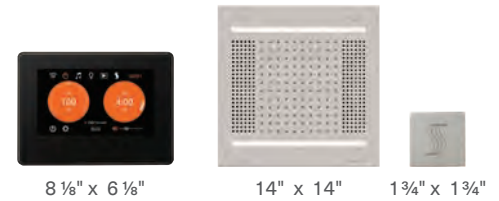

ThermaTouch 7 + HydroVive 14 + SteamVection Steamhead

Control trim available in black or white only

MODEL	CONTROL	LIST
WH14STP7S-XX	ThermaTouch 7	$9,265