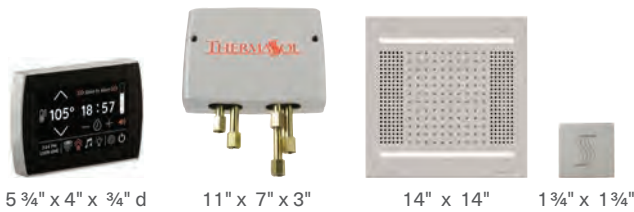

MODEL	CONTROL	LIST
TWPHSS-XX	SignaTouch 5 Modern Recessed	$12,680

SignaTouch 5 Contemporary Flushmount + Digital Shower Valve + HydroVive 14 + SteamVection Steamhead Control available in all finishes